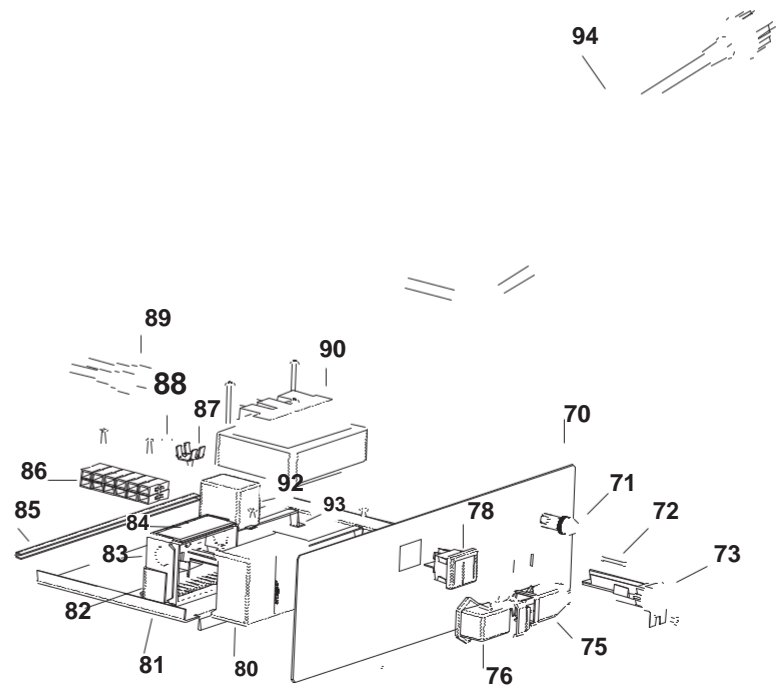

Edizione 2005
Rev. 0

MASTER INDIRECT OIL HEATERS BV 290

Pos.	Code NR	Description
1	S/R	Upper body
2	S/R	Upper body mobile
3	4032.534	Chimney
4	4111.241	Elastic plate
5	4032.480	Handle frame
6	4032.465	Inlet grille
7	4032.431	Motor
8	4032.463	Motor flange support
9	4032.430	Fan
10	4111.056	Protection cable
11	4032.518	Central Air flap
12	4104.170	Clip nut
13	4032.452	Outlet cone
14	S/R	Lower body
15	4032.408	Combustion chamber
16	S/R	Base
17	4032.462	Air flap
18	4101.151	Protection cable
19	4032.468	Side Panel
20	4032.536	Power cord hook
22	4160.646	Protection cable
25	4032.475	Fuel level probe
26	4032.537	Tank plug seal
27	4032.476	Foot frame
29	4100.632	Drain plug
36	S/R	Electr. componets drawer panel
37	4032.478	Axle
38	4110.978	Wheel
39	4111.072	Wheel holder Ø 20
40	4111.480	Wheel plug
41	4032.439	Fuel tank
50	4032.488	Conn. straight M10
51	4032.436	Fuel pipe pump-tank
52	4032.092	Pipe connection M10
53	4032.434	Fuel pipe tank-filter
54	4031.803	Connection 90° 3/8"
55	4111.045	Filter with cartidge 3/8"
56	4031.015	Filter cartridge
57	4111.116	OR KIT filter
58	4032.435	Fuel pipe filter-pump
59	4111.273	Connection 90° 1/8"
60	4031.800	Conn. straight 3/8" Mx5
61	4031.802	Double screw
62	4032.437	Filter support
70	4032.446	Electr. componets drawer
71	4117.058	Pilot lamp 230V
72	4111.040	Fuse (6,3x32) 10 A