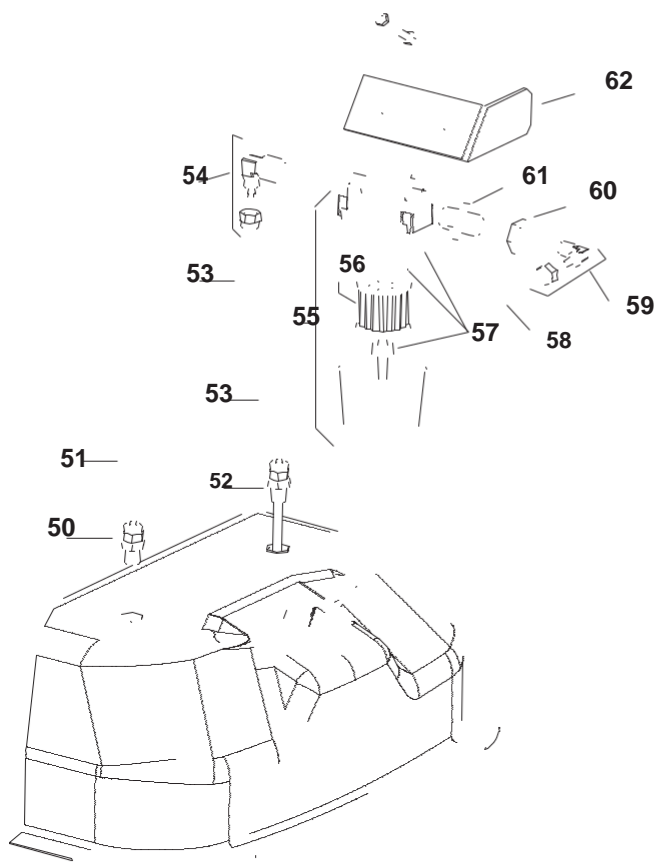

Edizione 2005
Rev. 0

MASTER INDIRECT OIL HEATERS BV 290

Pos.	Code NR	Description
1	S/R	Upper body
2	S/R	Upper body mobile
3	4032.534	Chimney
4	4111.241	Elastic plate
5	4032.480	Handle frame
6	4032.465	Inlet grille
7	4032.431	Motor
8	4032.463	Motor flange support
9	4032.430	Fan
10	4111.056	Protection cable
11	4032.518	Central Air flap
12	4104.170	Clip nut
13	4032.452	Outlet cone
14	S/R	Lower body
15	4032.408	Combustion chamber
16	S/R	Base
17	4032.462	Air flap
18	4101.151	Protection cable
19	4032.468	Side Panel
20	4032.536	Power cord hook
22	4160.646	Protection cable
25	4032.475	Fuel level probe
26	4032.537	Tank plug seal
27	4032.476	Foot frame
29	4100.632	Drain plug
36	S/R	Electr. componets drawer panel
37	4032.478	Axle
38	4110.978	Wheel
39	4111.072	Wheel holder Ø 20
40	4111.480	Wheel plug
41	4032.439	Fuel tank
50	4032.488	Conn. straight M10
51	4032.436	Fuel pipe pump-tank
52	4032.092	Pipe connection M10
53	4032.434	Fuel pipe tank-filter
54	4031.803	Connection 90° 3/8"
55	4111.045	Filter with cartidge 3/8"
56	4031.015	Filter cartridge
57	4111.116	OR KIT filter
58	4032.435	Fuel pipe filter-pump
59	4111.273	Connection 90° 1/8"
60	4031.800	Conn. straight 3/8" Mx5
61	4031.802	Double screw
62	4032.437	Filter support
70	4032.446	Electr. componets drawer
71	4117.058	Pilot lamp 230V
72	4111.040	Fuse (6,3x32) 10 A