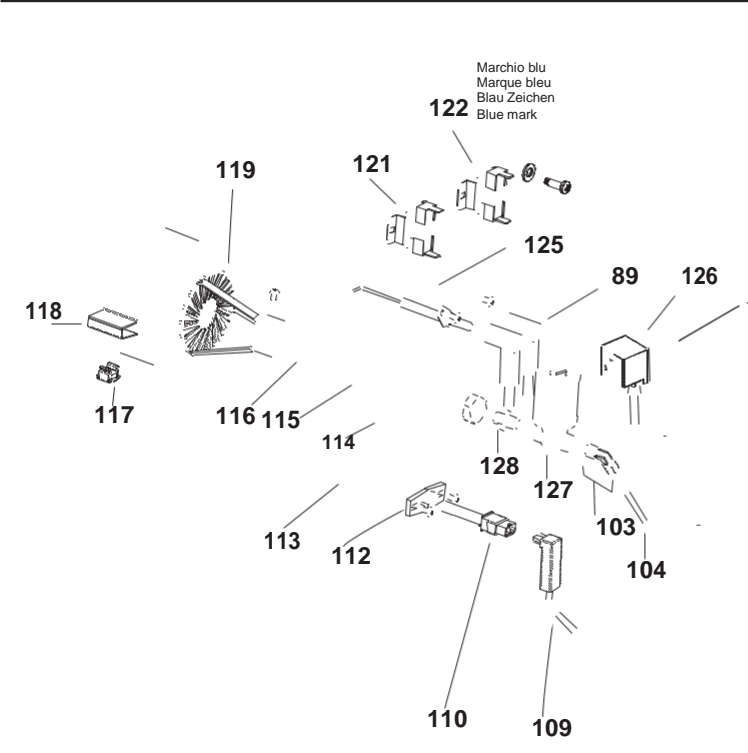

Edizione 2005
Rev. 0

MASTER INDIRECT OIL HEATERS BV 290

Pos.	Code NR	Description
1	S/R	Upper body
2	S/R	Upper body mobile
3	4032.534	Chimney
4	4111.241	Elastic plate
5	4032.480	Handle frame
6	4032.465	Inlet grille
7	4032.431	Motor
8	4032.463	Motor flange support
9	4032.430	Fan
10	4111.056	Protection cable
11	4032.518	Central Air flap
12	4104.170	Clip nut
13	4032.452	Outlet cone
14	S/R	Lower body
15	4032.408	Combustion chamber
16	S/R	Base
17	4032.462	Air flap
18	4101.151	Protection cable
19	4032.468	Side Panel
20	4032.536	Power cord hook
22	4160.646	Protection cable
25	4032.475	Fuel level probe
26	4032.537	Tank plug seal
27	4032.476	Foot frame
29	4100.632	Drain plug
36	S/R	Electr. componets drawer panel
37	4032.478	Axle
38	4110.978	Wheel
39	4111.072	Wheel holder Ø 20
40	4111.480	Wheel plug
41	4032.439	Fuel tank
50	4032.488	Conn. straight M10
51	4032.436	Fuel pipe pump-tank
52	4032.092	Pipe connection M10
53	4032.434	Fuel pipe tank-filter
54	4031.803	Connection 90° 3/8"
55	4111.045	Filter with cartidge 3/8"
56	4031.015	Filter cartridge
57	4111.116	OR KIT filter
58	4032.435	Fuel pipe filter-pump
59	4111.273	Connection 90° 1/8"
60	4031.800	Conn. straight 3/8" Mx5
61	4031.802	Double screw
62	4032.437	Filter support
70	4032.446	Electr. componets drawer
71	4117.058	Pilot lamp 230V
72	4111.040	Fuse (6,3x32) 10 A