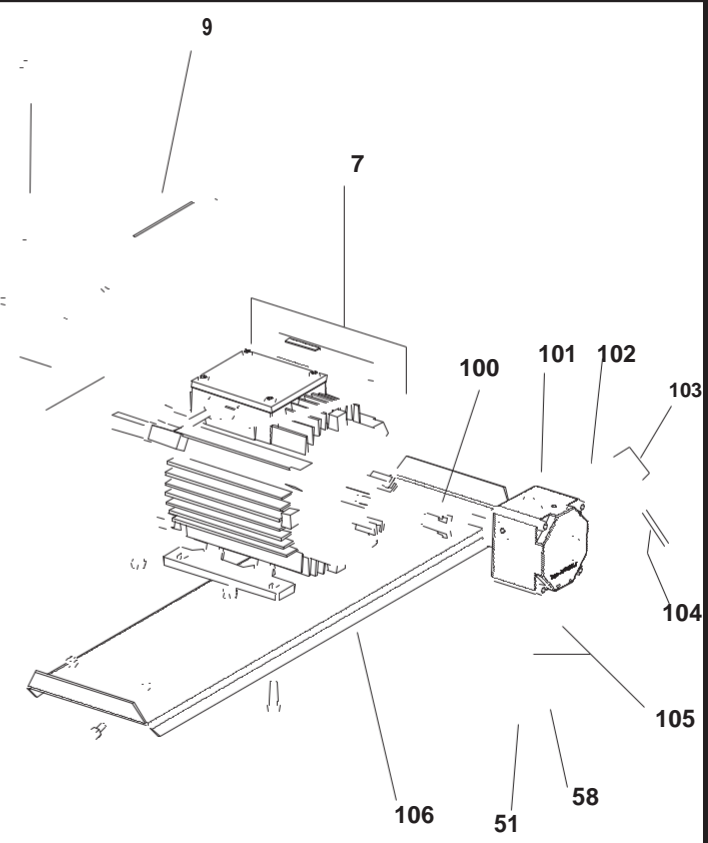

Edizione 2005
Rev. 0

MASTER INDIRECT OIL HEATERS BV 290

Pos.	Code NR	Description
1	S/R	Upper body
2	S/R	Upper body mobile
3	4032.534	Chimney
4	4111.241	Elastic plate
5	4032.480	Handle frame
6	4032.465	Inlet grille
7	4032.431	Motor
8	4032.463	Motor flange support
9	4032.430	Fan
10	4111.056	Protection cable
11	4032.518	Central Air flap
12	4104.170	Clip nut
13	4032.452	Outlet cone
14	S/R	Lower body
15	4032.408	Combustion chamber
16	S/R	Base
17	4032.462	Air flap
18	4101.151	Protection cable
19	4032.468	Side Panel
20	4032.536	Power cord hook
22	4160.646	Protection cable
25	4032.475	Fuel level probe
26	4032.537	Tank plug seal
27	4032.476	Foot frame
29	4100.632	Drain plug
36	S/R	Electr. componets drawer panel
37	4032.478	Axle
38	4110.978	Wheel
39	4111.072	Wheel holder Ø 20
40	4111.480	Wheel plug
41	4032.439	Fuel tank
50	4032.488	Conn. straight M10
51	4032.436	Fuel pipe pump-tank
52	4032.092	Pipe connection M10
53	4032.434	Fuel pipe tank-filter
54	4031.803	Connection 90° 3/8"
55	4111.045	Filter with cartidge 3/8"
56	4031.015	Filter cartridge
57	4111.116	OR KIT filter
58	4032.435	Fuel pipe filter-pump
59	4111.273	Connection 90° 1/8"
60	4031.800	Conn. straight 3/8" Mx5
61	4031.802	Double screw
62	4032.437	Filter support
70	4032.446	Electr. componets drawer
71	4117.058	Pilot lamp 230V
72	4111.040	Fuse (6,3x32) 10 A