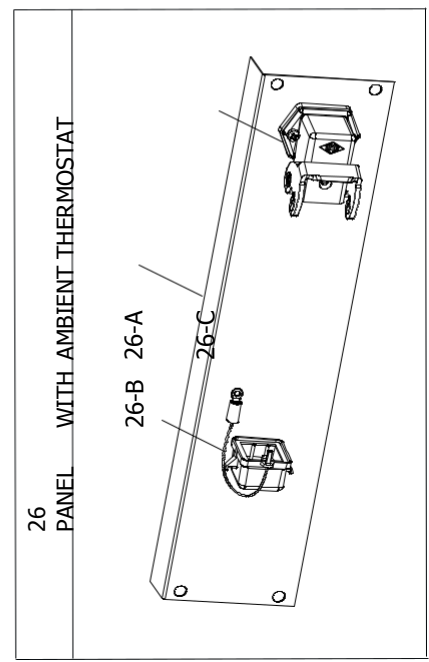

# B 70 CED MODEL 2013

UNIT 1

ILLUSTRATED PARTS BREAKDOWN

Edizione 2013  
Rev. A

From Serial Number: 06133003411<sup>™</sup>

## 4103.925 Wheel Kit

Pos.	Code NR	Description
1	4109.808	UPPER SHELL
2	4162.934	PLASTIC HANDLE
3	4100.666	COVER CAP
4	4102.125	PRESSURE GAUGE CAP
5	4109.812	FAN GUARD
6	4100.662	FAN
7	4111.885	ELECTRONIC IGNITOR
8	4110.187	MOTOR BRACKET
9	4150.553	BUMPER
10	4104.090	COMBUSTION CHAMBER
11	4100.658	PHOTOCELL BRACKET
12	4110.564	PHOTOCELL ASSEMBLY
13	4109.809	LOWER SHELL
14	4104.170	CLIP NUT
15	4106.110	TERMINAL BOARD
16	4160.646	CABLE PROTECTION
17	4160.639	RIVET POP
19	4111.854	CAPACITOR 7,5UF
19	4110.293	CAPACITOR 5UF
20	4110.451	POWER CORD SCHUKO
20-A	4111.811	POWER CORD NEW ZEALAND
20-B	4110.464	POWER CORD UK
21	4150.528	STRAIN RELIEF
22	4104.193	FLAME-OUT CONTROL
23	4106.179	ON/OFF SWITCH
24	4110.560	RIGHT PANEL
25	4110.113	FRONT FRAME BRACKET
26-A	4106.212	LEFT PANEL FOR AMBIENT THERMOSTAT
26-B	4162.467	CAP FOR THERMOSTAT SOCKET
26-C	4111.119	THERMOSTAT SOCKET
27	4101.864	FUSE
28	4100.656	LOCKNUT
29	4110.114	REAR FRAME BRACKET
30	4260.007	FUEL TANK CAP
31	4290.026	FUEL TANK FILTER
32	4110.895	FUEL TANK