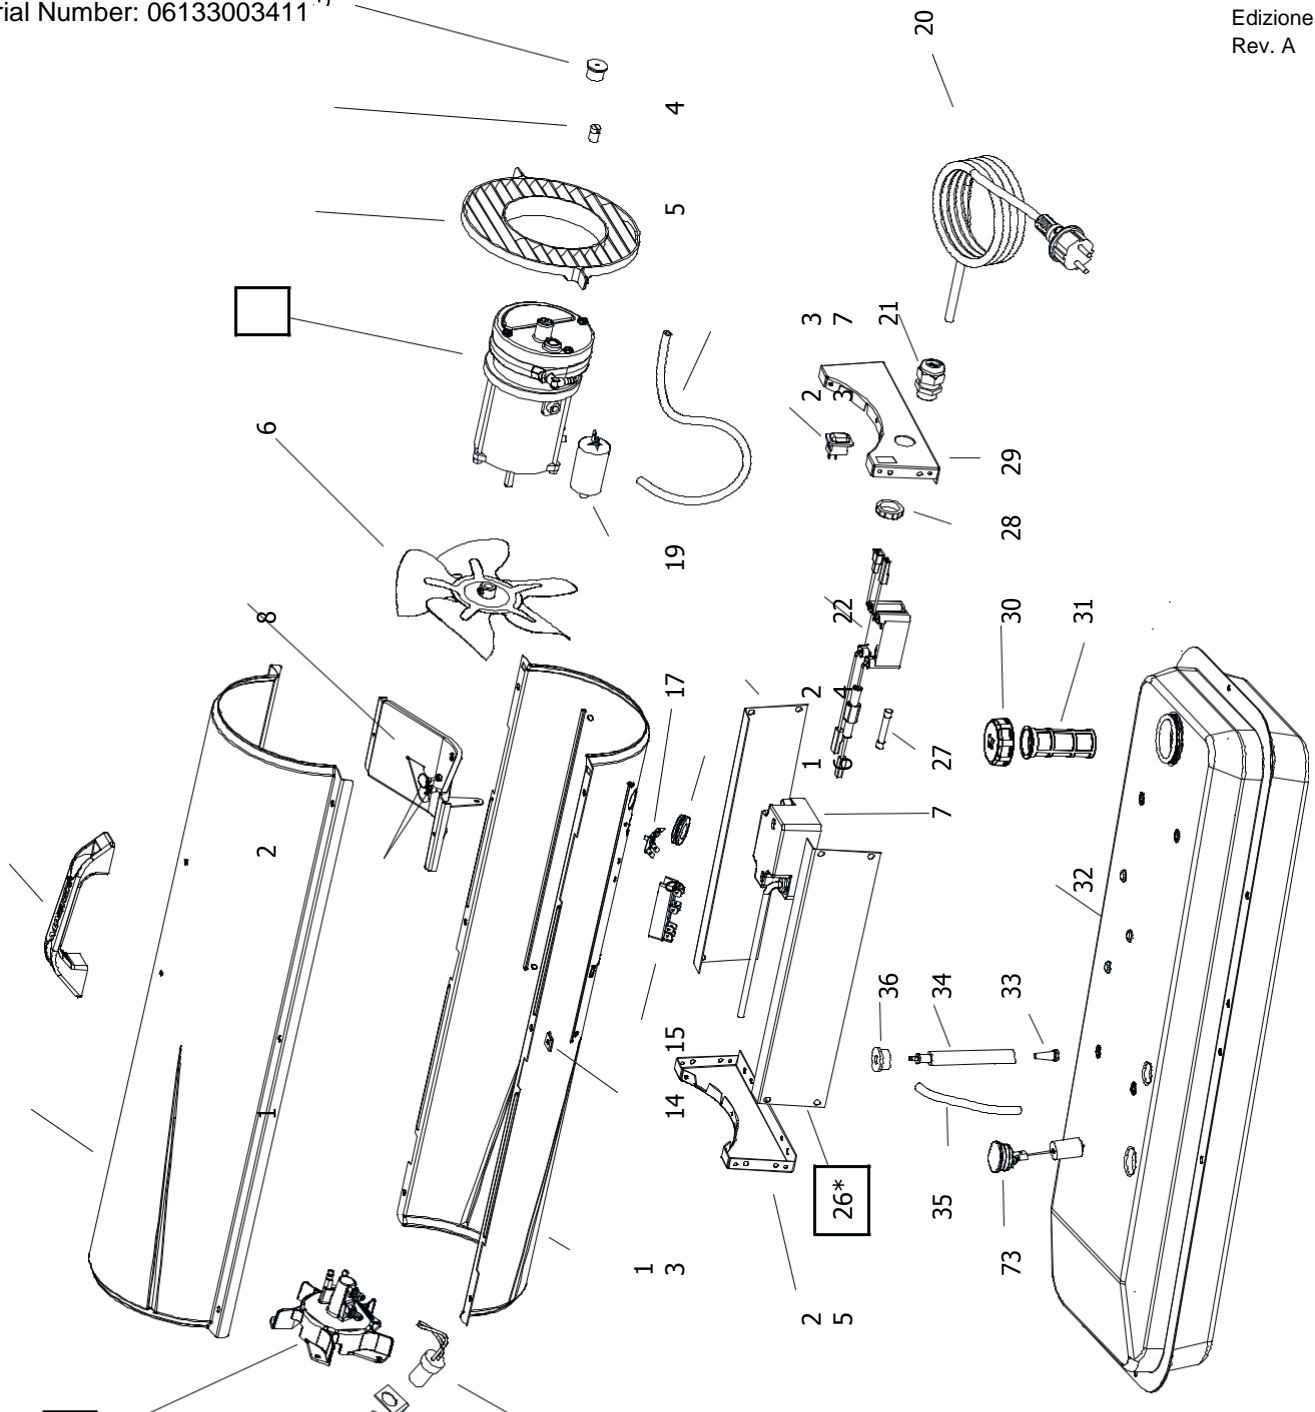

# B 70 CED MODEL 2013

UNIT 1

ILLUSTRATED PARTS BREAKDOWN

Edizione 2013  
Rev. A

From Serial Number: 06133003411<sup>™</sup>

Pos.	Code NR	Description
33	4110.356	FUEL FILTER
34	4110.391	FUEL LINE
35	4110.032	FUEL LINE
36	4100.541	RUBBER BUSHING
37	4104.147	AIR LINE
38	4110.480	MOTOR 1/8 HP
39	4108.635	INSERT
40	4101.317	PUMP BODY
41	4108.588	PUMP BODY SCREW
42	4101.200	BLADE
43	4100.661	BARB ELBOW
44	4108.627	ROTOR
45	4109.724	PUMP END COVER
46	4109.716	LINT FILTER
47	4108.528	SCREW/LOCKWASHER 4,8x25
48	4109.708	OUTPUT FILTER
49	4109.690	INTAKE FILTER
50	4109.674	END COVER
51	4108.379	STEEL BALL
52	4102.141	PRESSURE RELIEF SPRING
53	4102.133	ADJUSTING SCREW
54	4103.486	NOZZLE
55	4100.525	WASHER
56	4100.533	NOZZLE SEAL SPRING
57	4101.622	NOZZLE SEAL SLEEVE
58	4110.399	BURNER HEAD BODY
59	4104.118	BARB FITTING
60	4110.337	BIFILAR ELECTRODES
61	4111.831	HT CABLE
62	4110.394	WASHER
63	4110.393	WASHER
64	4110.363	SCREW
73	4260.006	FUEL GAUGE
...	4103.925	WHEEL KIT HD B35/70