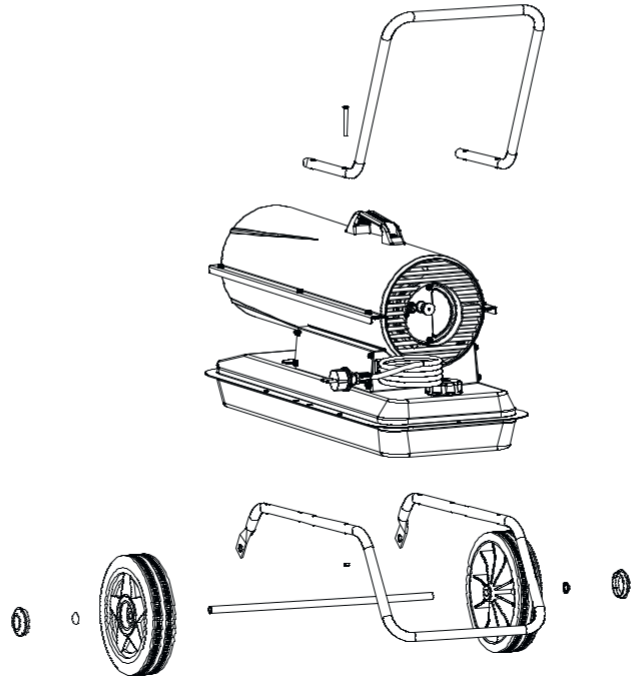

# B 70 CED MODEL 2013

UNIT 2

ILLUSTRATED PARTS BREAKDOWN

**A**

**B**

## 4103.925 Wheel Kit

Pos.	Code NR	Description
1	4109.808	UPPER SHELL
2	4162.934	PLASTIC HANDLE
3	4100.666	COVER CAP
4	4102.125	PRESSURE GAUGE CAP
5	4109.812	FAN GUARD
6	4100.662	FAN
7	4111.885	ELECTRONIC IGNITOR
8	4110.187	MOTOR BRACKET
9	4150.553	BUMPER
10	4104.090	COMBUSTION CHAMBER
11	4100.658	PHOTOCELL BRACKET
12	4110.564	PHOTOCELL ASSEMBLY
13	4109.809	LOWER SHELL
14	4104.170	CLIP NUT
15	4106.110	TERMINAL BOARD
16	4160.646	CABLE PROTECTION
17	4160.639	RIVET POP
19	4111.854	CAPACITOR 7,5UF
19	4110.293	CAPACITOR 5UF
20	4110.451	POWER CORD SCHUKO
20-A	4111.811	POWER CORD NEW ZEALAND
20-B	4110.464	POWER CORD UK
21	4150.528	STRAIN RELIEF
22	4104.193	FLAME-OUT CONTROL
23	4106.179	ON/OFF SWITCH
24	4110.560	RIGHT PANEL
25	4110.113	FRONT FRAME BRACKET
26-A	4106.212	LEFT PANEL FOR AMBIENT THERMOSTAT
26-B	4162.467	CAP FOR THERMOSTAT SOCKET
26-C	4111.119	THERMOSTAT SOCKET
27	4101.864	FUSE
28	4100.656	LOCKNUT
29	4110.114	REAR FRAME BRACKET
30	4260.007	FUEL TANK CAP
31	4290.026	FUEL TANK FILTER
32	4110.895	FUEL TANK

Pos.	Code NR	Description
33	4110.356	FUEL FILTER
34	4110.391	FUEL LINE
35	4110.032	FUEL LINE
36	4100.541	RUBBER BUSHING
37	4104.147	AIR LINE
38	4110.480	MOTOR 1/8 HP
39	4108.635	INSERT
40	4101.317	PUMP BODY
41	4108.588	PUMP BODY SCREW
42	4101.200	BLADE
43	4100.661	BARB ELBOW
44	4108.627	ROTOR
45	4109.724	PUMP END COVER
46	4109.716	LINT FILTER
47	4108.528	SCREW/LOCKWASHER 4,8x25
48	4109.708	OUTPUT FILTER
49	4109.690	INTAKE FILTER
50	4109.674	END COVER
51	4108.379	STEEL BALL
52	4102.141	PRESSURE RELIEF SPRING
53	4102.133	ADJUSTING SCREW
54	4103.486	NOZZLE
55	4100.525	WASHER
56	4100.533	NOZZLE SEAL SPRING
57	4101.622	NOZZLE SEAL SLEEVE
58	4110.399	BURNER HEAD BODY
59	4104.118	BARB FITTING
60	4110.337	BIFILAR ELECTRODES
61	4111.831	HT CABLE
62	4110.394	WASHER
63	4110.393	WASHER
64	4110.363	SCREW
73	4260.006	FUEL GAUGE
...	4103.925	WHEEL KIT HD B35/70