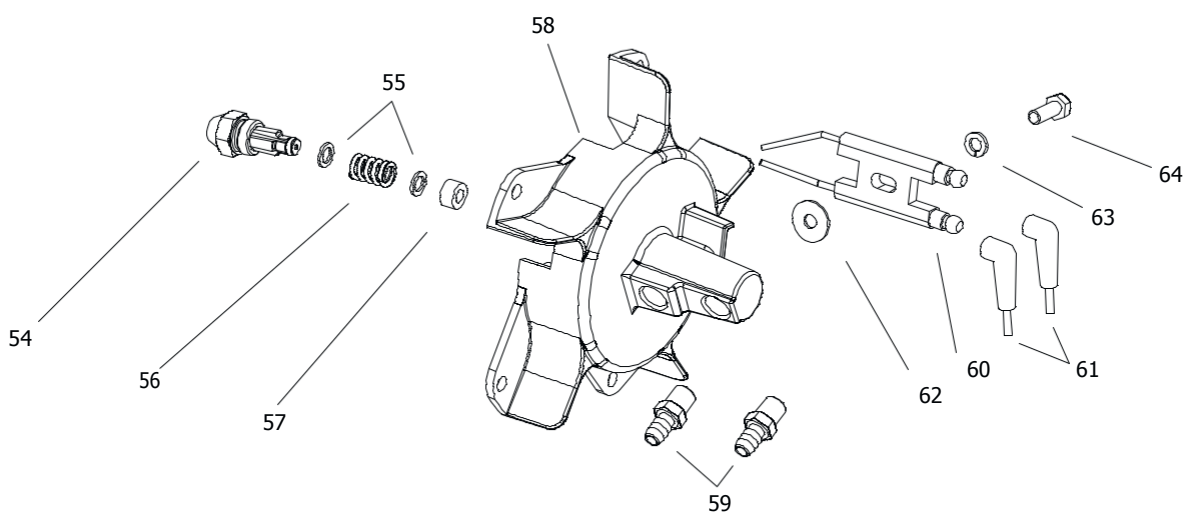

# B 70 CED MODEL 2013

UNIT 2

ILLUSTRATED PARTS BREAKDOWN

**A**

**B**

## 4103.925 Wheel Kit

Pos.	Code NR	Description
1	4109.808	UPPER SHELL
2	4162.934	PLASTIC HANDLE
3	4100.666	COVER CAP
4	4102.125	PRESSURE GAUGE CAP
5	4109.812	FAN GUARD
6	4100.662	FAN
7	4111.885	ELECTRONIC IGNITOR
8	4110.187	MOTOR BRACKET
9	4150.553	BUMPER
10	4104.090	COMBUSTION CHAMBER
11	4100.658	PHOTOCELL BRACKET
12	4110.564	PHOTOCELL ASSEMBLY
13	4109.809	LOWER SHELL
14	4104.170	CLIP NUT
15	4106.110	TERMINAL BOARD
16	4160.646	CABLE PROTECTION
17	4160.639	RIVET POP
19	4111.854	CAPACITOR 7,5UF
19	4110.293	CAPACITOR 5UF
20	4110.451	POWER CORD SCHUKO
20-A	4111.811	POWER CORD NEW ZEALAND
20-B	4110.464	POWER CORD UK
21	4150.528	STRAIN RELIEF
22	4104.193	FLAME-OUT CONTROL
23	4106.179	ON/OFF SWITCH
24	4110.560	RIGHT PANEL
25	4110.113	FRONT FRAME BRACKET
26-A	4106.212	LEFT PANEL FOR AMBIENT THERMOSTAT
26-B	4162.467	CAP FOR THERMOSTAT SOCKET
26-C	4111.119	THERMOSTAT SOCKET
27	4101.864	FUSE
28	4100.656	LOCKNUT
29	4110.114	REAR FRAME BRACKET
30	4260.007	FUEL TANK CAP
31	4290.026	FUEL TANK FILTER
32	4110.895	FUEL TANK

Pos.	Code NR	Description
33	4110.356	FUEL FILTER
34	4110.391	FUEL LINE
35	4110.032	FUEL LINE
36	4100.541	RUBBER BUSHING
37	4104.147	AIR LINE
38	4110.480	MOTOR 1/8 HP
39	4108.635	INSERT
40	4101.317	PUMP BODY
41	4108.588	PUMP BODY SCREW
42	4101.200	BLADE
43	4100.661	BARB ELBOW
44	4108.627	ROTOR
45	4109.724	PUMP END COVER
46	4109.716	LINT FILTER
47	4108.528	SCREW/LOCKWASHER 4,8x25
48	4109.708	OUTPUT FILTER
49	4109.690	INTAKE FILTER
50	4109.674	END COVER
51	4108.379	STEEL BALL
52	4102.141	PRESSURE RELIEF SPRING
53	4102.133	ADJUSTING SCREW
54	4103.486	NOZZLE
55	4100.525	WASHER
56	4100.533	NOZZLE SEAL SPRING
57	4101.622	NOZZLE SEAL SLEEVE
58	4110.399	BURNER HEAD BODY
59	4104.118	BARB FITTING
60	4110.337	BIFILAR ELECTRODES
61	4111.831	HT CABLE
62	4110.394	WASHER
63	4110.393	WASHER
64	4110.363	SCREW
73	4260.006	FUEL GAUGE
...	4103.925	WHEEL KIT HD B35/70