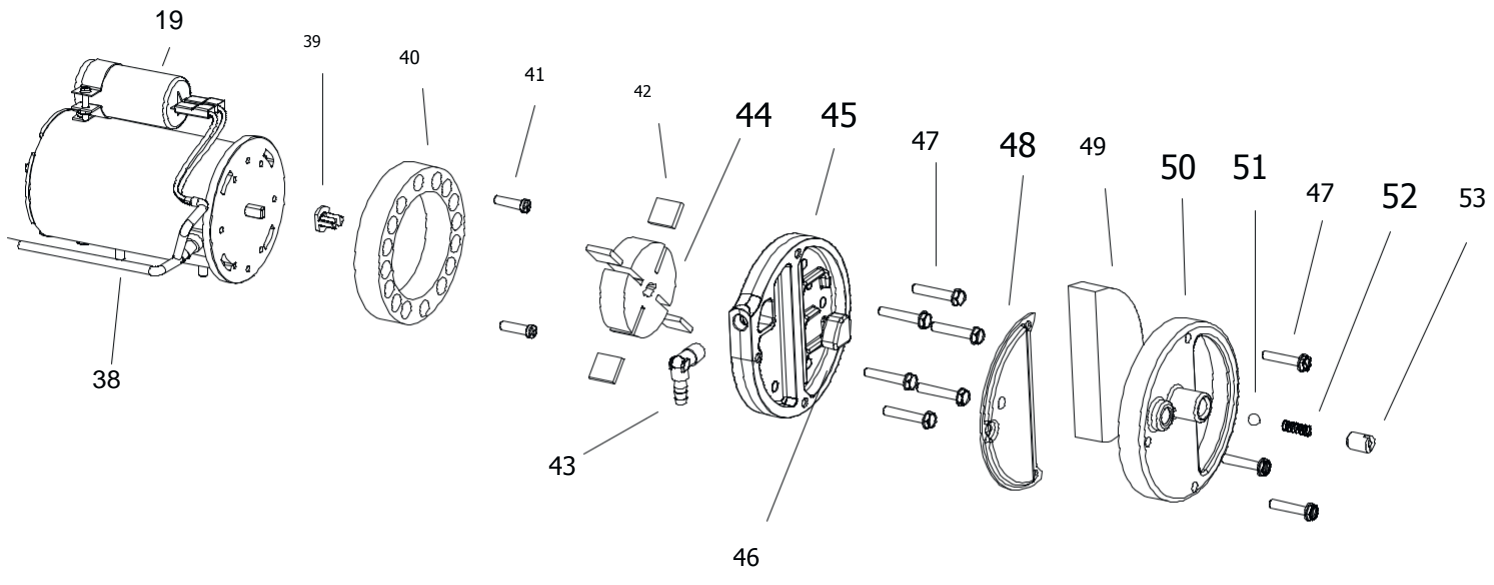

B 70 CED MODEL 2013

UNIT 2

ILLUSTRATED PARTS BREAKDOWN

A

B