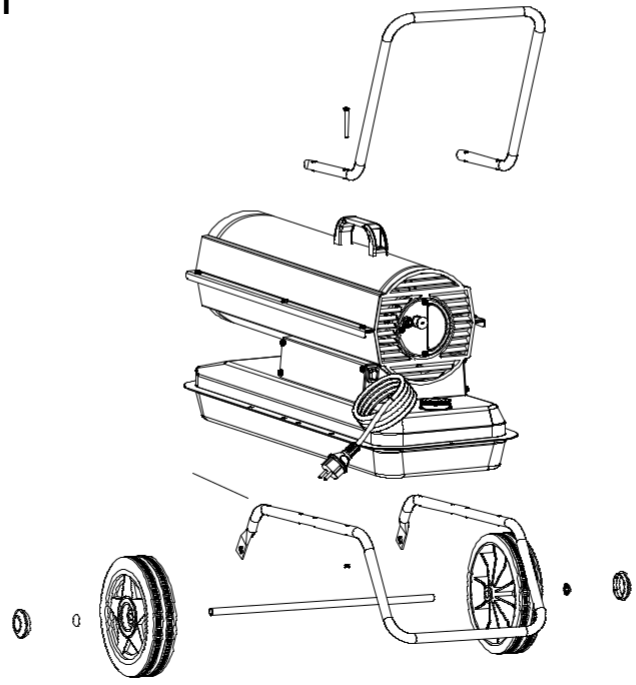

Rev. B - May 2012

A

From Serial Number: 32104294

B

4103.925 WHEEL KIT

Pos.	Code NR	Description
1	4110.121	UPPER SHELL
2	4162.893	PLASTIC HANDLE
3	4100.666	COVER CAP
4	4102.125	PRESSURE GAUGE CAP
5	4103.685	FAN GUARD
6	4100.662	FAN
7	4111.885	ELECTRONIC IGNITOR
8	4110.187	MOTOR BRACKET
9	4150.553	BUMPER
10	4104.090	COMBUSTION CHAMBER
11	4100.658	PHOTOCELL BRACKET
12	4110.564	PHOTOCELL ASSEMBLY
13	4110.535	LOWER SHELL
14	4104.170	CLIP NUT
15	4106.110	TERMINAL BOARD
16	4160.646	CABLE PROTECTION
17	4160.639	RIVET POP
19	4110.293	CAPACITOR
20	4110.451	POWER CORD
21	4150.528	STRAIN RELIEF
22	4109.592	NUT
23	4106.179	ON/OFF SWITCH
24	4110.560	RIGHT PANEL
25	4110.113	FRONT FRAME BRACKET
26	4110.560	LEFT PANEL
26	4110.794	LEFT PANEL FROM SERIAL NUMBER 32117091
27	4104.196	FLAME-OUT CONTROL
28	4100.656	LOCKNUT
29	4110.514	REAR FRAME BRACKET
30	4103.891	FUEL TANK CAP
31	4105.292	FUEL TANK FILTER
32	4110.384	FUEL TANK
33	4110.356	FUEL FILTER
34	4110.391	FUEL LINE
35	4110.032	FUEL LINE
36	4100.541	RUBBER BUSHING

Pos.	Code NR	Description
37	4104.147	AIR LINE
38	4110.480	MOTOR 1/8 HP
39	4108.635	INSERT
40	4101.317	PUMP BODY
41	4108.588	PUMP BODY SCREW
42	4101.200	BLADE
43	4100.661	BARB ELBOW
44	4108.627	ROTOR
45	4109.724	PUMP END COVER
46	4109.716	LINT FILTER
47	4108.528	SCREW/LOCKWASHER 4,8x25
48	4109.708	OUTPUT FILTER
49	4109.690	INTAKE FILTER
50	4109.674	END COVER
51	4108.379	STEEL BALL
52	4102.141	PRESSURE RELIEF SPRING
53	4102.133	ADJUSTING SCREW
54	4103.486	NOZZLE
55	4100.525	WASHER
56	4100.533	NOZZLE SEAL SPRING
57	4101.622	NOZZLE SEAL SLEEVE
58	4110.399	BURNER HEAD BODY
59	4104.118	BARB FITTING
60	4110.337	BIFILAR ELECTRODES
61	4111.831	HT CABLE
62	4110.394	WASHER
63	4110.393	WASHER
64	4110.363	SCREW
73	4260.006	FUEL GAUGE
74	4111.119	THERMOSTAT SOCKET FROM SERIAL NUMBER 32117091
75	4162.467	CAP FOR THERMOSTAT SOCKET FROM SERIAL NUMBER 32117091
...	4103.925	WHEEL KIT HD B35/70