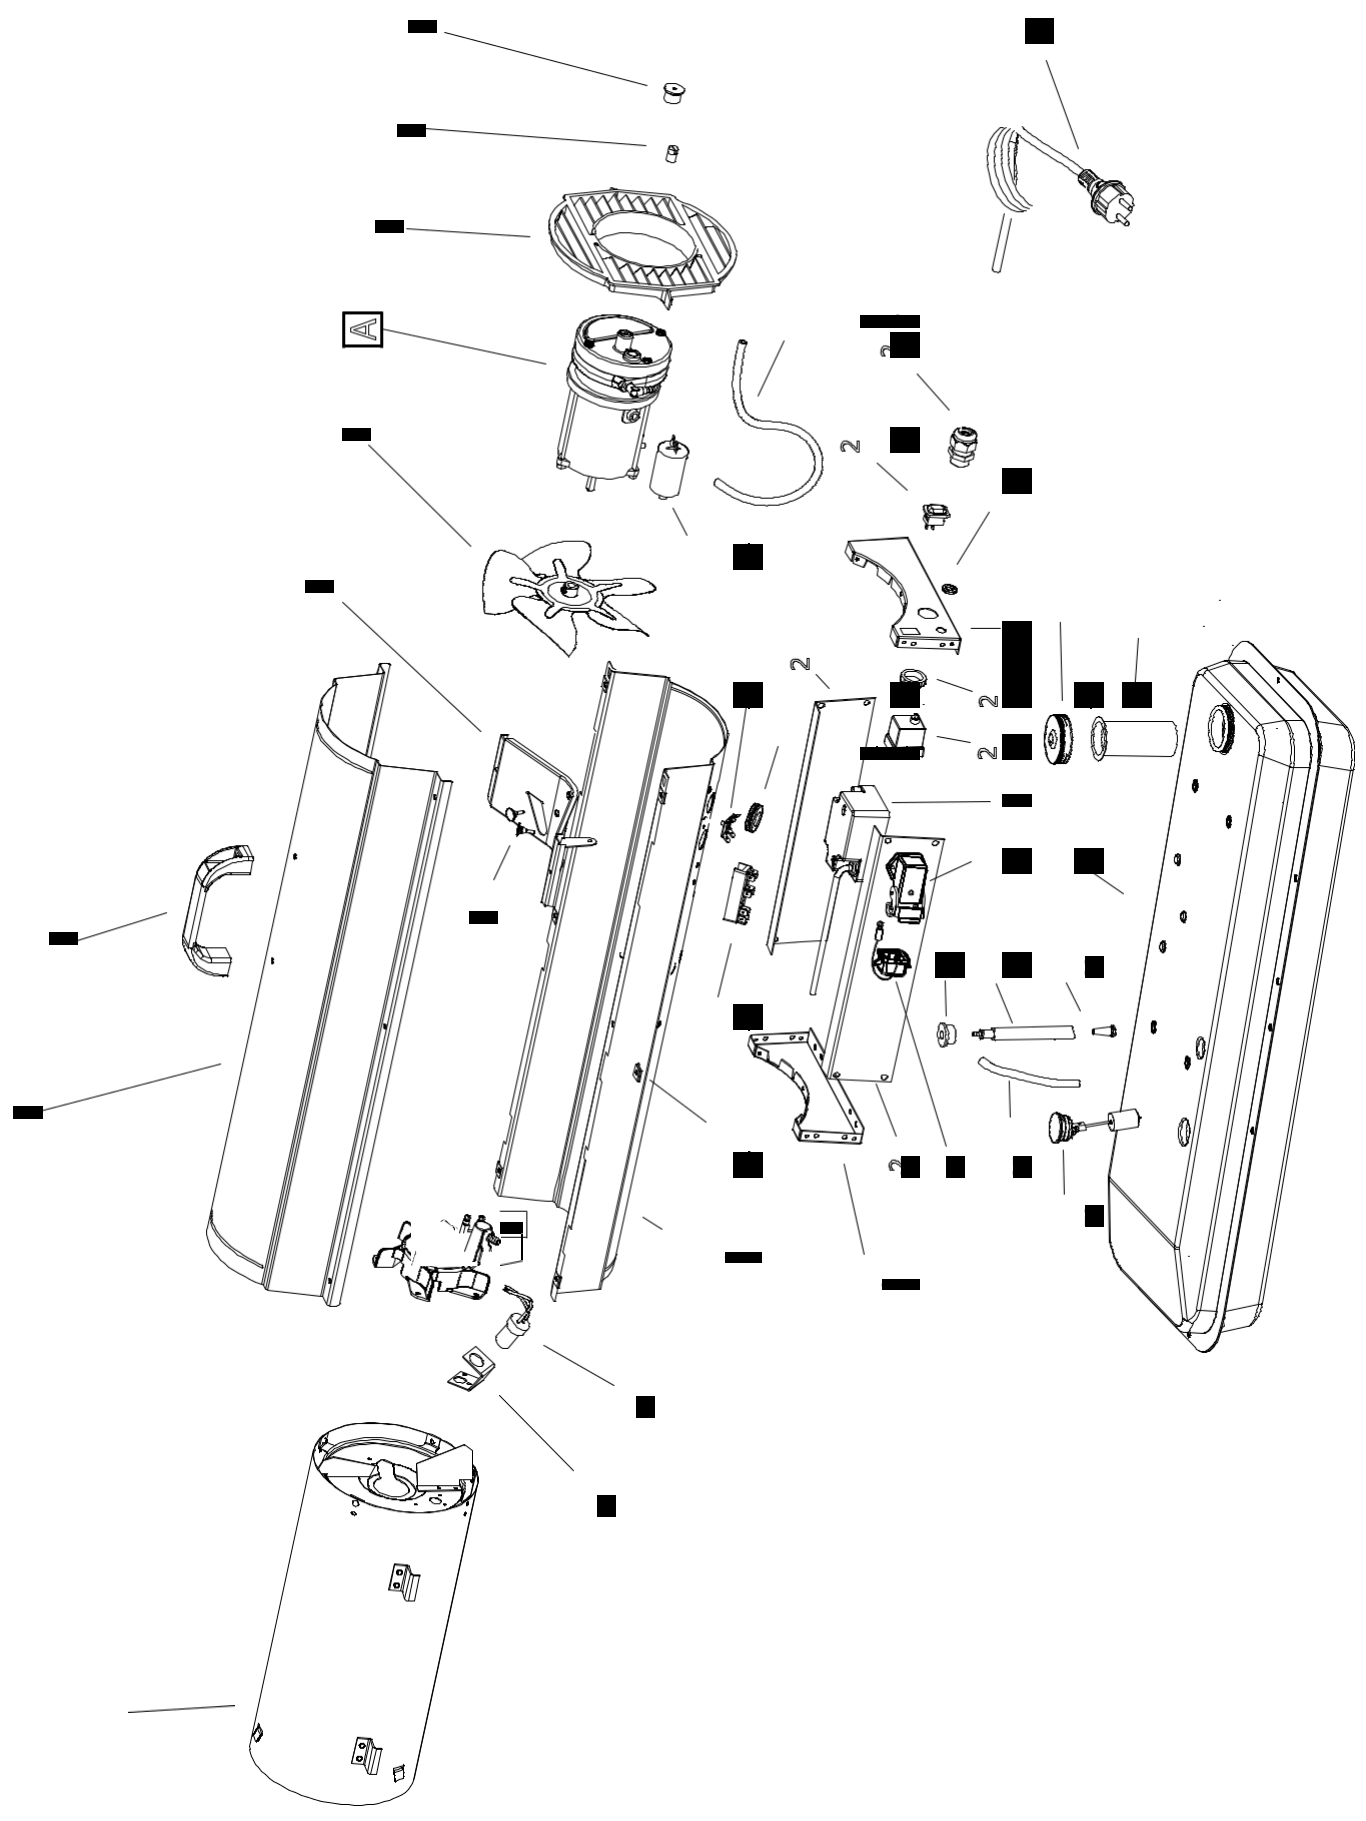

B 70 CED MODEL 2012

UNIT 1

ILLUSTRATED PARTS BREAKDOWN

From Serial Number: 32104294

Edizione 2012
Rev. B