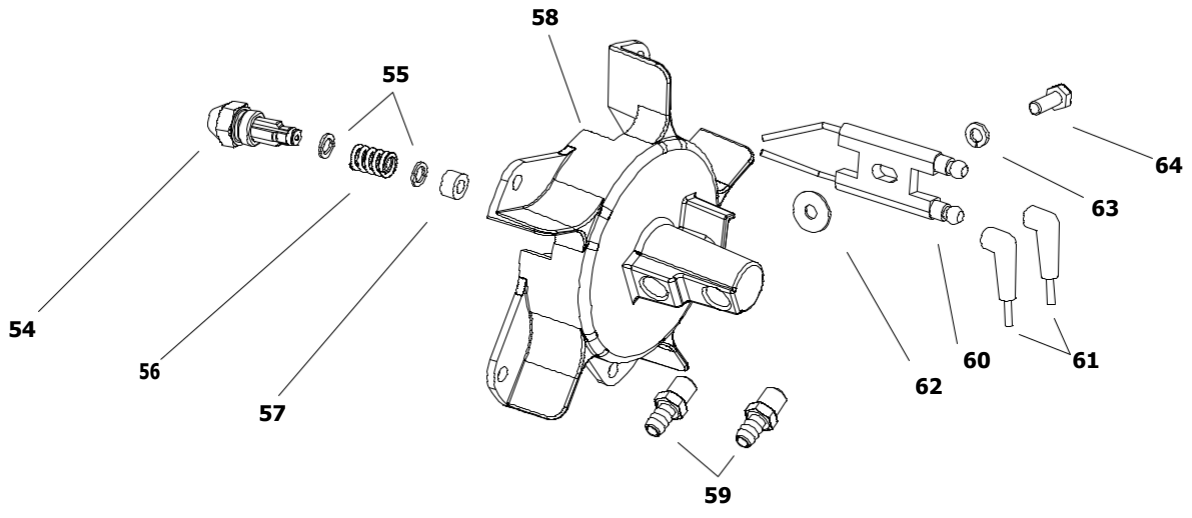

Rev. B - May 2012

A

From Serial Number: 32104294

B

4103.925 WHEEL KIT

Pos.	Code NR	Description
1	4110.121	UPPER SHELL
2	4162.893	PLASTIC HANDLE
3	4100.666	COVER CAP
4	4102.125	PRESSURE GAUGE CAP
5	4103.685	FAN GUARD
6	4100.662	FAN
7	4111.885	ELECTRONIC IGNITOR
8	4110.187	MOTOR BRACKET
9	4150.553	BUMPER
10	4104.090	COMBUSTION CHAMBER
11	4100.658	PHOTOCELL BRACKET
12	4110.564	PHOTOCELL ASSEMBLY
13	4110.535	LOWER SHELL
14	4104.170	CLIP NUT
15	4106.110	TERMINAL BOARD
16	4160.646	CABLE PROTECTION
17	4160.639	RIVET POP
19	4110.293	CAPACITOR
20	4110.451	POWER CORD
21	4150.528	STRAIN RELIEF
22	4109.592	NUT
23	4106.179	ON/OFF SWITCH
24	4110.560	RIGHT PANEL
25	4110.113	FRONT FRAME BRACKET
26	4110.560	LEFT PANEL
26	4110.794	LEFT PANEL FROM SERIAL NUMBER 32117091
27	4104.196	FLAME-OUT CONTROL
28	4100.656	LOCKNUT
29	4110.514	REAR FRAME BRACKET
30	4103.891	FUEL TANK CAP
31	4105.292	FUEL TANK FILTER
32	4110.384	FUEL TANK
33	4110.356	FUEL FILTER
34	4110.391	FUEL LINE
35	4110.032	FUEL LINE
36	4100.541	RUBBER BUSHING

Pos.	Code NR	Description
37	4104.147	AIR LINE
38	4110.480	MOTOR 1/8 HP
39	4108.635	INSERT
40	4101.317	PUMP BODY
41	4108.588	PUMP BODY SCREW
42	4101.200	BLADE
43	4100.661	BARB ELBOW
44	4108.627	ROTOR
45	4109.724	PUMP END COVER
46	4109.716	LINT FILTER
47	4108.528	SCREW/LOCKWASHER 4,8x25
48	4109.708	OUTPUT FILTER
49	4109.690	INTAKE FILTER
50	4109.674	END COVER
51	4108.379	STEEL BALL
52	4102.141	PRESSURE RELIEF SPRING
53	4102.133	ADJUSTING SCREW
54	4103.486	NOZZLE
55	4100.525	WASHER
56	4100.533	NOZZLE SEAL SPRING
57	4101.622	NOZZLE SEAL SLEEVE
58	4110.399	BURNER HEAD BODY
59	4104.118	BARB FITTING
60	4110.337	BIFILAR ELECTRODES
61	4111.831	HT CABLE
62	4110.394	WASHER
63	4110.393	WASHER
64	4110.363	SCREW
73	4260.006	FUEL GAUGE
74	4111.119	THERMOSTAT SOCKET FROM SERIAL NUMBER 32117091
75	4162.467	CAP FOR THERMOSTAT SOCKET FROM SERIAL NUMBER 32117091
...	4103.925	WHEEL KIT HD B35/70