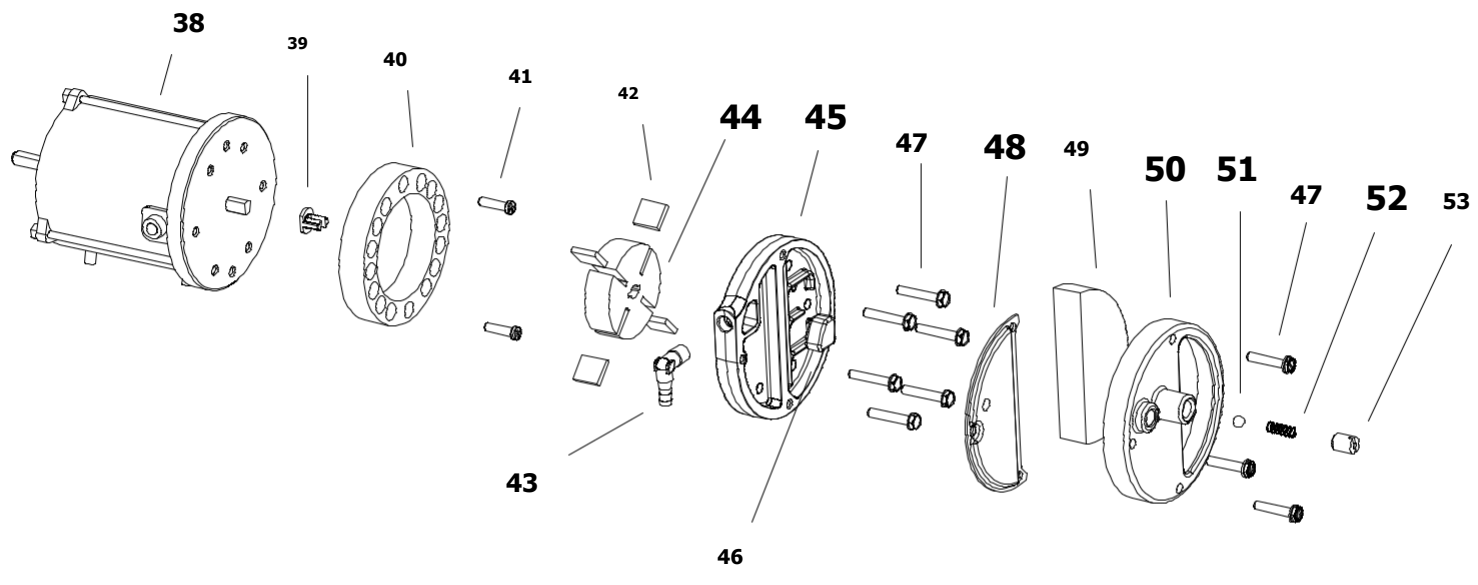

Rev. B - May 2012

A

From Serial Number: 32104294

B

4103.925 WHEEL KIT

Pos.	Code NR	Description
1	4110.121	UPPER SHELL
2	4162.893	PLASTIC HANDLE
3	4100.666	COVER CAP
4	4102.125	PRESSURE GAUGE CAP
5	4103.685	FAN GUARD
6	4100.662	FAN
7	4111.885	ELECTRONIC IGNITOR
8	4110.187	MOTOR BRACKET
9	4150.553	BUMPER
10	4104.090	COMBUSTION CHAMBER
11	4100.658	PHOTOCELL BRACKET
12	4110.564	PHOTOCELL ASSEMBLY
13	4110.535	LOWER SHELL
14	4104.170	CLIP NUT
15	4106.110	TERMINAL BOARD
16	4160.646	CABLE PROTECTION
17	4160.639	RIVET POP
19	4110.293	CAPACITOR
20	4110.451	POWER CORD
21	4150.528	STRAIN RELIEF
22	4109.592	NUT
23	4106.179	ON/OFF SWITCH
24	4110.560	RIGHT PANEL
25	4110.113	FRONT FRAME BRACKET
26	4110.560	LEFT PANEL
26	4110.794	LEFT PANEL FROM SERIAL NUMBER 32117091
27	4104.196	FLAME-OUT CONTROL
28	4100.656	LOCKNUT
29	4110.514	REAR FRAME BRACKET
30	4103.891	FUEL TANK CAP
31	4105.292	FUEL TANK FILTER
32	4110.384	FUEL TANK
33	4110.356	FUEL FILTER
34	4110.391	FUEL LINE
35	4110.032	FUEL LINE
36	4100.541	RUBBER BUSHING

Pos.	Code NR	Description
37	4104.147	AIR LINE
38	4110.480	MOTOR 1/8 HP
39	4108.635	INSERT
40	4101.317	PUMP BODY
41	4108.588	PUMP BODY SCREW
42	4101.200	BLADE
43	4100.661	BARB ELBOW
44	4108.627	ROTOR
45	4109.724	PUMP END COVER
46	4109.716	LINT FILTER
47	4108.528	SCREW/LOCKWASHER 4,8x25
48	4109.708	OUTPUT FILTER
49	4109.690	INTAKE FILTER
50	4109.674	END COVER
51	4108.379	STEEL BALL
52	4102.141	PRESSURE RELIEF SPRING
53	4102.133	ADJUSTING SCREW
54	4103.486	NOZZLE
55	4100.525	WASHER
56	4100.533	NOZZLE SEAL SPRING
57	4101.622	NOZZLE SEAL SLEEVE
58	4110.399	BURNER HEAD BODY
59	4104.118	BARB FITTING
60	4110.337	BIFILAR ELECTRODES
61	4111.831	HT CABLE
62	4110.394	WASHER
63	4110.393	WASHER
64	4110.363	SCREW
73	4260.006	FUEL GAUGE
74	4111.119	THERMOSTAT SOCKET FROM SERIAL NUMBER 32117091
75	4162.467	CAP FOR THERMOSTAT SOCKET FROM SERIAL NUMBER 32117091
...	4103.925	WHEEL KIT HD B35/70