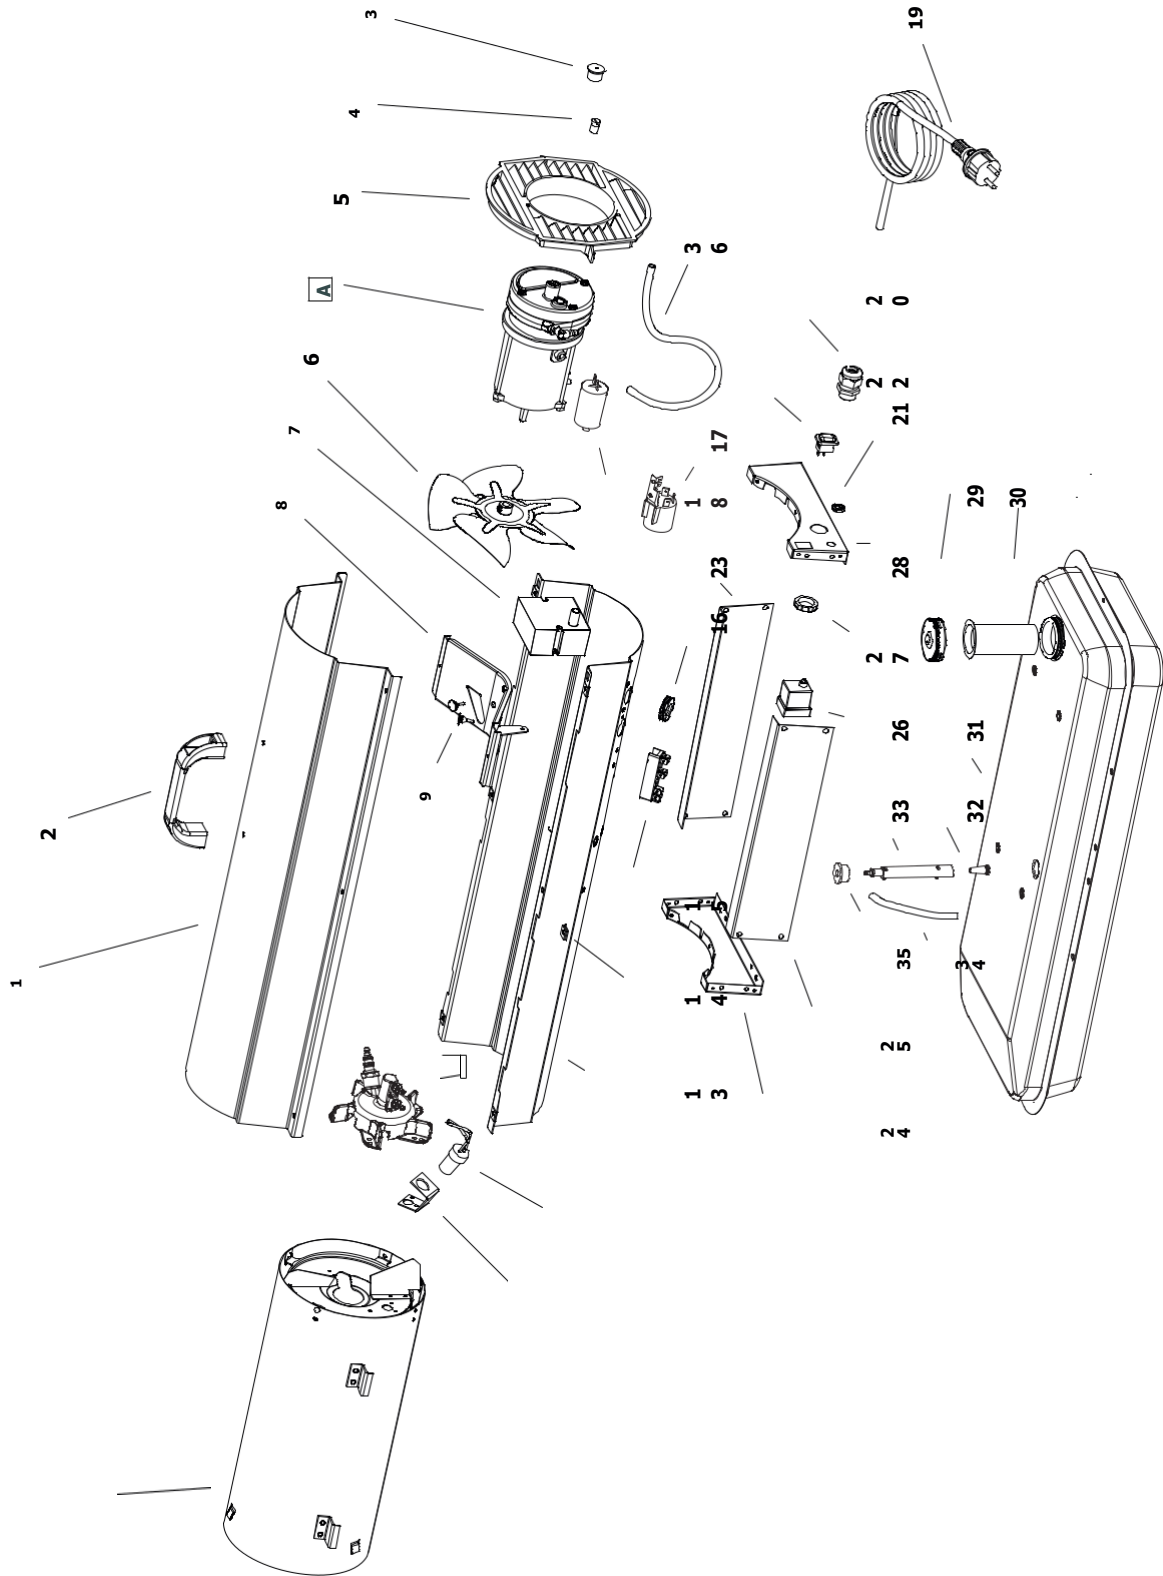

MODEL B70 CED

UNIT 1

ILLUSTRATED PARTS BREAKDOWN

From Serial Number: 30101526

Edizione 2010
Rev. A

MODEL B70 CED

UNIT 2

ILLUSTRATED PARTS BREAKDOWN

A

From Serial Number: 30101526

Edizione 2010
Rev. A

B

4103.925 Wheel Kit

MODEL B 70 CED

Pos.	Code NR	Description
1	S/R	UPPER SHELL
2	4160.715	PLASTIC HANDLE
3	4100.666	COVER CAP
4	4102.125	PRESSURE GAUGE CAP
5	4103.685	FAN GUARD
6	4100.662	FAN
7	4110.453	ELECTRONIC IGNITOR
8	4110.187	MOTOR BRACKET
9	4150.553	BUMPER
10	4104.090	COMBUSTION CHAMBER
11	4100.658	PHOTOCELL BRACKET
12	4110.564	PHOTOCELL ASSEMBLY
13	S/R	LOWER SHELL
14	4104.170	CLIP NUT
15	4106.110	TERMINAL BOARD
16	4160.646	CABLE PROTECTION
17	4100.528	POWER LINE RFI FILTER
18	4110.293	CAPACITOR
19	4110.486	POWER CORD
20	4150.528	STRAIN RELIEF
21	4109.592	NUT
22	4106.179	ON/OFF SWITCH
23	4110.560	RIGHT PANEL
24	4110.113	FRONT FRAME BRACKET
25	4110.560	LEFT PANEL
26	4104.196	FLAME-OUT CONTROL
27	4100.656	LOCKNUT
28	4110.514	REAR FRAME BRACKET
29	4103.891	FUEL TANK CAP
30	4105.292	FUEL TANK FILTER
31	4110.895	FUEL TANK
32	4110.356	FUEL FILTER
33	4110.391	FUEL LINE
34	4110.032	FUEL LINE
35	4100.541	RUBBER BUSHING
36	4104.147	AIR LINE
37	4110.480	MOTOR 1/8 HP
38	4108.635	INSERT
39	4101.317	PUMP BODY

MODEL B 70 CED

Pos.	Code NR	Description
40	4108.588	PUMP BODY SCREW
41	4101.200	BLADE
42	4100.661	BARB ELBOW
43	4108.627	ROTOR
44	4109.724	PUMP END COVER
45	4109.716	LINT FILTER
46	4108.528	SCREW/LOCKWASHER 4,8x25
47	4109.708	OUTPUT FILTER
48	4109.690	INTAKE FILTER
49	4109.674	END COVER
50	4108.379	STEEL BALL
51	4102.141	PRESSURE RELIEF SPRING
52	4102.133	ADJUSTING SCREW
53	4103.486	NOZZLE
54	4100.525	WASHER
55	4100.533	NOZZLE SEAL SPRING
56	4101.622	NOZZLE SEAL SLEEVE
57	4109.351	BURNER HEAD BODY
58	4104.118	BARB FITTING
59	4101.846	SPARK PLUG
60	4110.194	HT CABLE
...	4103.925	WHEEL KIT HD B35/70