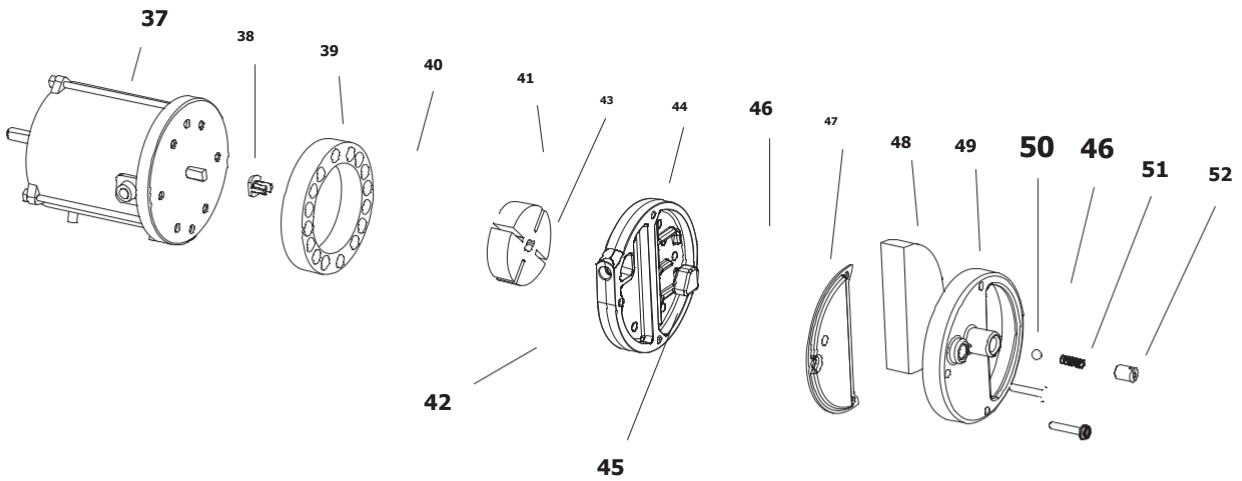

MODEL B70 CED

UNIT 1

ILLUSTRATED PARTS BREAKDOWN

From Serial Number: 30101526

Edizione 2010
Rev. A

MODEL B70 CED

UNIT 2

ILLUSTRATED PARTS BREAKDOWN

A

From Serial Number: 30101526

Edizione 2010
Rev. A

B

4103.925 Wheel Kit

MODEL B 70 CED

Pos.	Code NR	Description
1	S/R	UPPER SHELL
2	4160.715	PLASTIC HANDLE
3	4100.666	COVER CAP
4	4102.125	PRESSURE GAUGE CAP
5	4103.685	FAN GUARD
6	4100.662	FAN
7	4110.453	ELECTRONIC IGNITOR
8	4110.187	MOTOR BRACKET
9	4150.553	BUMPER
10	4104.090	COMBUSTION CHAMBER
11	4100.658	PHOTOCELL BRACKET
12	4110.564	PHOTOCELL ASSEMBLY
13	S/R	LOWER SHELL
14	4104.170	CLIP NUT
15	4106.110	TERMINAL BOARD
16	4160.646	CABLE PROTECTION
17	4100.528	POWER LINE RFI FILTER
18	4110.293	CAPACITOR
19	4110.486	POWER CORD
20	4150.528	STRAIN RELIEF
21	4109.592	NUT
22	4106.179	ON/OFF SWITCH
23	4110.560	RIGHT PANEL
24	4110.113	FRONT FRAME BRACKET
25	4110.560	LEFT PANEL
26	4104.196	FLAME-OUT CONTROL
27	4100.656	LOCKNUT
28	4110.514	REAR FRAME BRACKET
29	4103.891	FUEL TANK CAP
30	4105.292	FUEL TANK FILTER
31	4110.895	FUEL TANK
32	4110.356	FUEL FILTER
33	4110.391	FUEL LINE
34	4110.032	FUEL LINE
35	4100.541	RUBBER BUSHING
36	4104.147	AIR LINE
37	4110.480	MOTOR 1/8 HP
38	4108.635	INSERT
39	4101.317	PUMP BODY

MODEL B 70 CED

Pos.	Code NR	Description
40	4108.588	PUMP BODY SCREW
41	4101.200	BLADE
42	4100.661	BARB ELBOW
43	4108.627	ROTOR
44	4109.724	PUMP END COVER
45	4109.716	LINT FILTER
46	4108.528	SCREW/LOCKWASHER 4,8x25
47	4109.708	OUTPUT FILTER
48	4109.690	INTAKE FILTER
49	4109.674	END COVER
50	4108.379	STEEL BALL
51	4102.141	PRESSURE RELIEF SPRING
52	4102.133	ADJUSTING SCREW
53	4103.486	NOZZLE
54	4100.525	WASHER
55	4100.533	NOZZLE SEAL SPRING
56	4101.622	NOZZLE SEAL SLEEVE
57	4109.351	BURNER HEAD BODY
58	4104.118	BARB FITTING
59	4101.846	SPARK PLUG
60	4110.194	HT CABLE
...	4103.925	WHEEL KIT HD B35/70