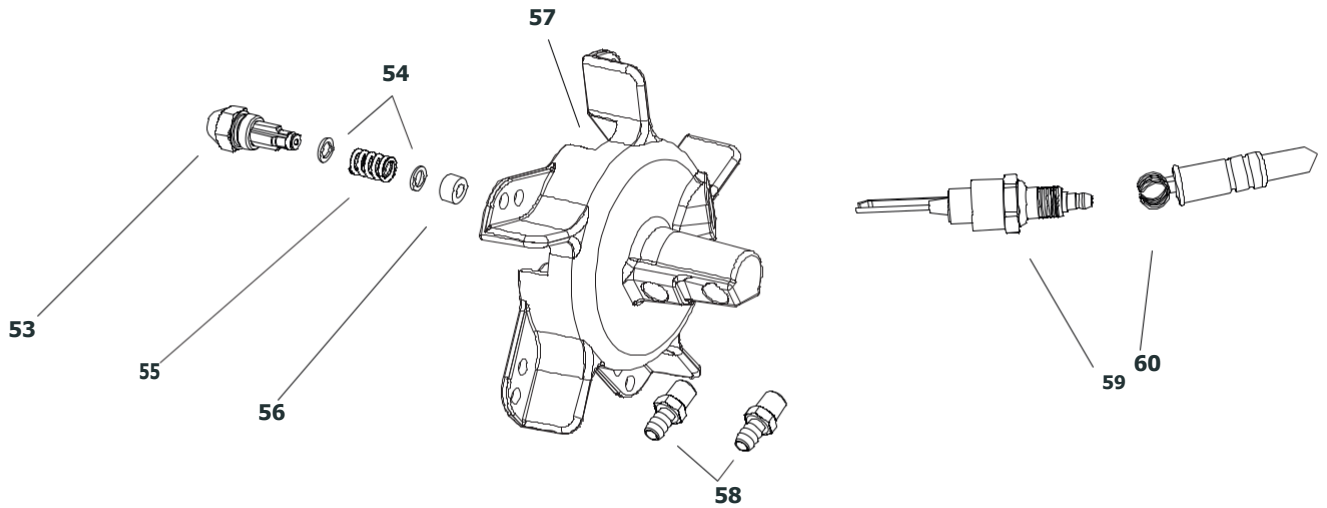

MODEL B70 CED

UNIT 1

ILLUSTRATED PARTS BREAKDOWN

From Serial Number: 30101526

Edizione 2010
Rev. A

MODEL B70 CED

UNIT 2

ILLUSTRATED PARTS BREAKDOWN

A

From Serial Number: 30101526

Edizione 2010
Rev. A

B

4103.925 Wheel Kit

MODEL B 70 CED

Pos.	Code NR	Description
1	S/R	UPPER SHELL
2	4160.715	PLASTIC HANDLE
3	4100.666	COVER CAP
4	4102.125	PRESSURE GAUGE CAP
5	4103.685	FAN GUARD
6	4100.662	FAN
7	4110.453	ELECTRONIC IGNITOR
8	4110.187	MOTOR BRACKET
9	4150.553	BUMPER
10	4104.090	COMBUSTION CHAMBER
11	4100.658	PHOTOCELL BRACKET
12	4110.564	PHOTOCELL ASSEMBLY
13	S/R	LOWER SHELL
14	4104.170	CLIP NUT
15	4106.110	TERMINAL BOARD
16	4160.646	CABLE PROTECTION
17	4100.528	POWER LINE RFI FILTER
18	4110.293	CAPACITOR
19	4110.486	POWER CORD
20	4150.528	STRAIN RELIEF
21	4109.592	NUT
22	4106.179	ON/OFF SWITCH
23	4110.560	RIGHT PANEL
24	4110.113	FRONT FRAME BRACKET
25	4110.560	LEFT PANEL
26	4104.196	FLAME-OUT CONTROL
27	4100.656	LOCKNUT
28	4110.514	REAR FRAME BRACKET
29	4103.891	FUEL TANK CAP
30	4105.292	FUEL TANK FILTER
31	4110.895	FUEL TANK
32	4110.356	FUEL FILTER
33	4110.391	FUEL LINE
34	4110.032	FUEL LINE
35	4100.541	RUBBER BUSHING
36	4104.147	AIR LINE
37	4110.480	MOTOR 1/8 HP
38	4108.635	INSERT
39	4101.317	PUMP BODY

MODEL B 70 CED

Pos.	Code NR	Description
40	4108.588	PUMP BODY SCREW
41	4101.200	BLADE
42	4100.661	BARB ELBOW
43	4108.627	ROTOR
44	4109.724	PUMP END COVER
45	4109.716	LINT FILTER
46	4108.528	SCREW/LOCKWASHER 4,8x25
47	4109.708	OUTPUT FILTER
48	4109.690	INTAKE FILTER
49	4109.674	END COVER
50	4108.379	STEEL BALL
51	4102.141	PRESSURE RELIEF SPRING
52	4102.133	ADJUSTING SCREW
53	4103.486	NOZZLE
54	4100.525	WASHER
55	4100.533	NOZZLE SEAL SPRING
56	4101.622	NOZZLE SEAL SLEEVE
57	4109.351	BURNER HEAD BODY
58	4104.118	BARB FITTING
59	4101.846	SPARK PLUG
60	4110.194	HT CABLE
...	4103.925	WHEEL KIT HD B35/70