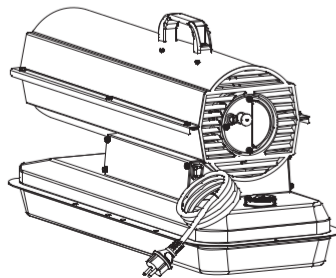

MODEL B70 CED

UNIT 1

ILLUSTRATED PARTS BREAKDOWN

From Serial Number: 30101526

Edizione 2010
Rev. A

MODEL B70 CED

UNIT 2

ILLUSTRATED PARTS BREAKDOWN

A

From Serial Number: 30101526

Edizione 2010
Rev. A

B

4103.925 Wheel Kit

MODEL B 70 CED

Pos.	Code NR	Description
1	S/R	UPPER SHELL
2	4160.715	PLASTIC HANDLE
3	4100.666	COVER CAP
4	4102.125	PRESSURE GAUGE CAP
5	4103.685	FAN GUARD
6	4100.662	FAN
7	4110.453	ELECTRONIC IGNITOR
8	4110.187	MOTOR BRACKET
9	4150.553	BUMPER
10	4104.090	COMBUSTION CHAMBER
11	4100.658	PHOTOCELL BRACKET
12	4110.564	PHOTOCELL ASSEMBLY
13	S/R	LOWER SHELL
14	4104.170	CLIP NUT
15	4106.110	TERMINAL BOARD
16	4160.646	CABLE PROTECTION
17	4100.528	POWER LINE RFI FILTER
18	4110.293	CAPACITOR
19	4110.486	POWER CORD
20	4150.528	STRAIN RELIEF
21	4109.592	NUT
22	4106.179	ON/OFF SWITCH
23	4110.560	RIGHT PANEL
24	4110.113	FRONT FRAME BRACKET
25	4110.560	LEFT PANEL
26	4104.196	FLAME-OUT CONTROL
27	4100.656	LOCKNUT
28	4110.514	REAR FRAME BRACKET
29	4103.891	FUEL TANK CAP
30	4105.292	FUEL TANK FILTER
31	4110.895	FUEL TANK
32	4110.356	FUEL FILTER
33	4110.391	FUEL LINE
34	4110.032	FUEL LINE
35	4100.541	RUBBER BUSHING
36	4104.147	AIR LINE
37	4110.480	MOTOR 1/8 HP
38	4108.635	INSERT
39	4101.317	PUMP BODY

MODEL B 70 CED

Pos.	Code NR	Description
40	4108.588	PUMP BODY SCREW
41	4101.200	BLADE
42	4100.661	BARB ELBOW
43	4108.627	ROTOR
44	4109.724	PUMP END COVER
45	4109.716	LINT FILTER
46	4108.528	SCREW/LOCKWASHER 4,8x25
47	4109.708	OUTPUT FILTER
48	4109.690	INTAKE FILTER
49	4109.674	END COVER
50	4108.379	STEEL BALL
51	4102.141	PRESSURE RELIEF SPRING
52	4102.133	ADJUSTING SCREW
53	4103.486	NOZZLE
54	4100.525	WASHER
55	4100.533	NOZZLE SEAL SPRING
56	4101.622	NOZZLE SEAL SLEEVE
57	4109.351	BURNER HEAD BODY
58	4104.118	BARB FITTING
59	4101.846	SPARK PLUG
60	4110.194	HT CABLE
...	4103.925	WHEEL KIT HD B35/70