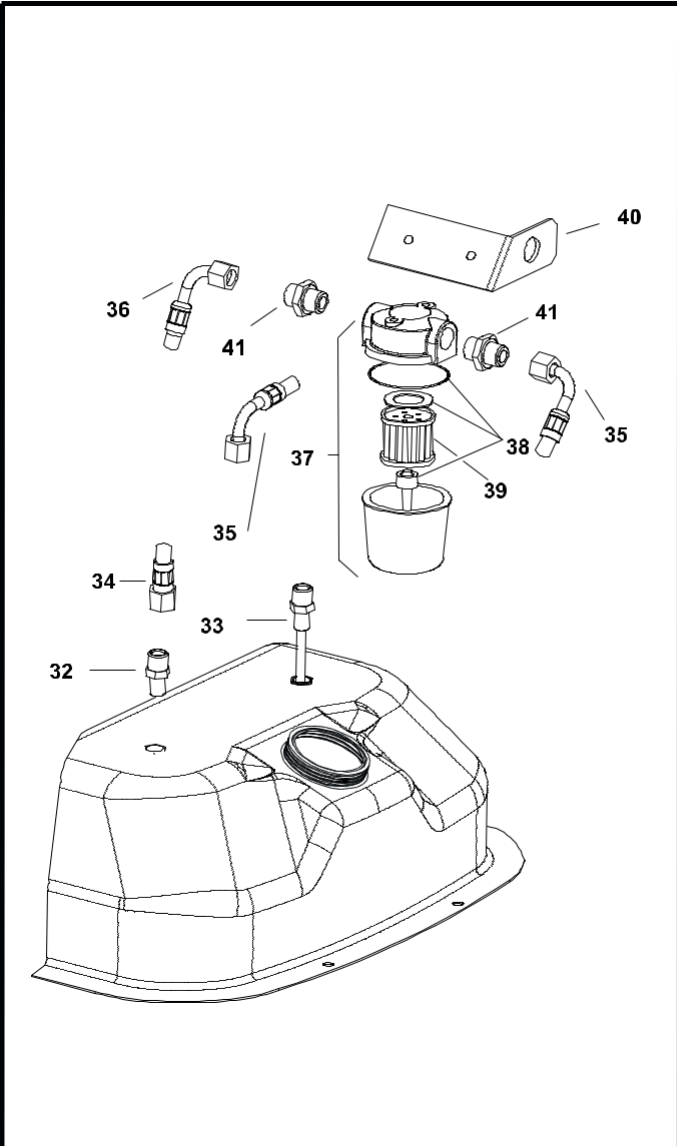

B 230 MODEL 2013

UNIT 1

ILLUSTRATED PARTS BREAKDOWN

Edizione 2013
Rev. A

From Serial Number: 09233000649

B 230 MODEL 2013

UNIT 2

ILLUSTRATED PARTS BREAKDOWN

Pos.	Code NR	Description
1	4111.623	UPPER BODY
2	4032.548	UPPER BODY MOBILE
3	4111.241	ELASTIC PLATE
4	4032.557	INLET GRILLE
5	4032.702	MOTOR
6	4032.555	MOTOR FLANGE SUPPORT
7	4111.689	FAN
8	4032.554	AIR FLAP
9	4111.056	PROTECTION CABLE
10	4032.536	POWER CORD HOOK
11	4032.519	MOTOR FLANGE
12	4160.646	PROTECTION CABLE
13	4260.100	TANK CAP
14	4290.083	TANK FILTER
15	4032.568	HANDLE FRAME
16	4032.564	WHEEL FRAME
17	4100.632	DRAIN PLUG
18	4111.057	PLUG
19	4033.242	FUEL TANK
20	4032.094	WHEEL
21	4111.072	WHEEL PLUG
22	4111.480	WHEEL HOLDER
23	4032.566	AXLE
24	4032.558	ELECTR. COMPONENTS DRAWER PANEL
25	4033.095	BASE
26	4032.560	SIDE PANEL
27	4111.625	LOWER BODY
28	4033.194	COMBUSTION CHAMBER
29	4031.659	OUTLET CONE
32	4031.068	NIPPLES
33	4031.067	PIPE CONNECTION 1/4"
34	4031.062	FUEL PIPE PUMP-TANK
35	4031.063	FUEL PIPE TANK-FILTER
36	4031.061	FUEL PIPE FILTER-PUMP
37	4031.070	FILTER WITH CARTIDGE 3/8"
38	4111.116	OR KIT FILTER
39	4031.015	FILTER CARTIDGE
40	4032.437	FILTER SUPPORT
41	4031.064	DOUBLE SCREW