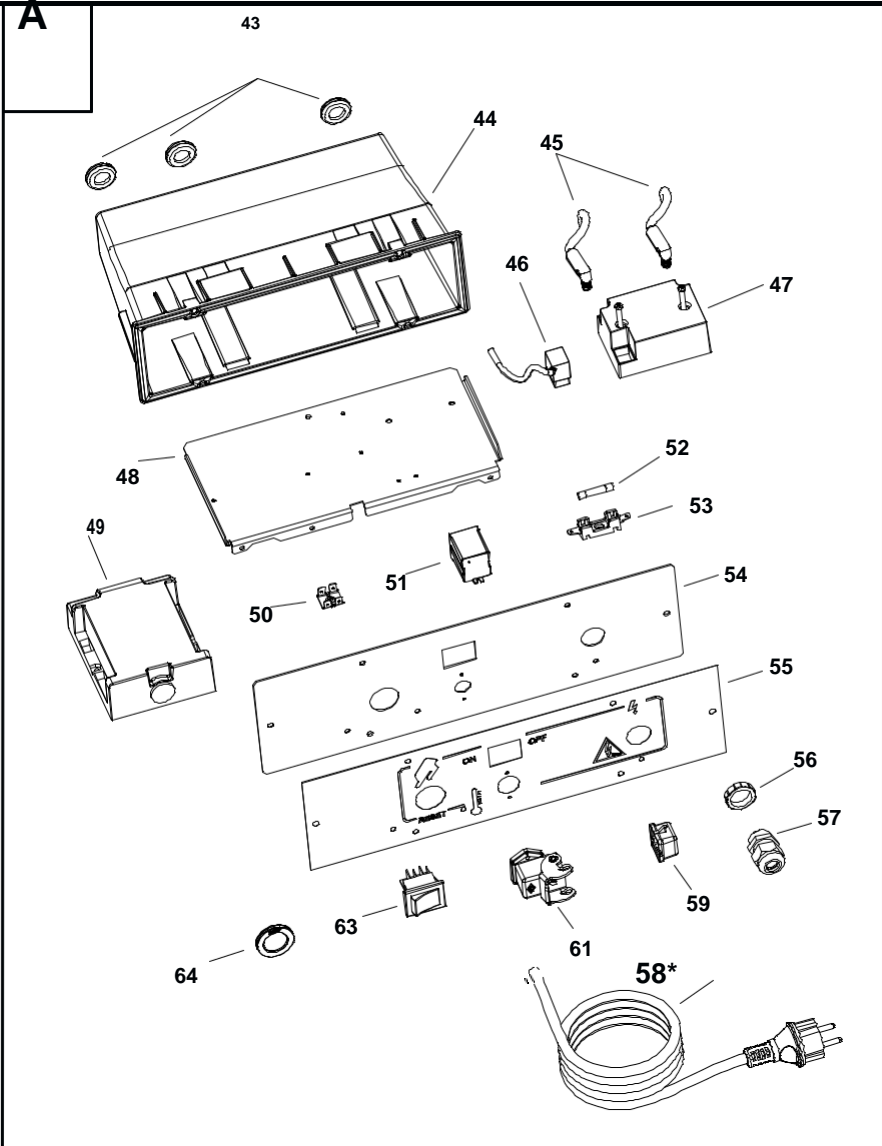

B 230 MODEL 2013

UNIT 1

ILLUSTRATED PARTS BREAKDOWN

Edizione 2013
Rev. A

From Serial Number: 09233000649

B 230 MODEL 2013

UNIT 2

ILLUSTRATED PARTS BREAKDOWN

Pos.	Code NR	Description
1	4111.623	UPPER BODY
2	4032.548	UPPER BODY MOBILE
3	4111.241	ELASTIC PLATE
4	4032.557	INLET GRILLE
5	4032.702	MOTOR
6	4032.555	MOTOR FLANGE SUPPORT
7	4111.689	FAN
8	4032.554	AIR FLAP
9	4111.056	PROTECTION CABLE
10	4032.536	POWER CORD HOOK
11	4032.519	MOTOR FLANGE
12	4160.646	PROTECTION CABLE
13	4260.100	TANK CAP
14	4290.083	TANK FILTER
15	4032.568	HANDLE FRAME
16	4032.564	WHEEL FRAME
17	4100.632	DRAIN PLUG
18	4111.057	PLUG
19	4033.242	FUEL TANK
20	4032.094	WHEEL
21	4111.072	WHEEL PLUG
22	4111.480	WHEEL HOLDER
23	4032.566	AXLE
24	4032.558	ELECTR. COMPONENTS DRAWER PANEL
25	4033.095	BASE
26	4032.560	SIDE PANEL
27	4111.625	LOWER BODY
28	4033.194	COMBUSTION CHAMBER
29	4031.659	OUTLET CONE
32	4031.068	NIPPLES
33	4031.067	PIPE CONNECTION 1/4"
34	4031.062	FUEL PIPE PUMP-TANK
35	4031.063	FUEL PIPE TANK-FILTER
36	4031.061	FUEL PIPE FILTER-PUMP
37	4031.070	FILTER WITH CARTIDGE 3/8"
38	4111.116	OR KIT FILTER
39	4031.015	FILTER CARTIDGE
40	4032.437	FILTER SUPPORT
41	4031.064	DOUBLE SCREW