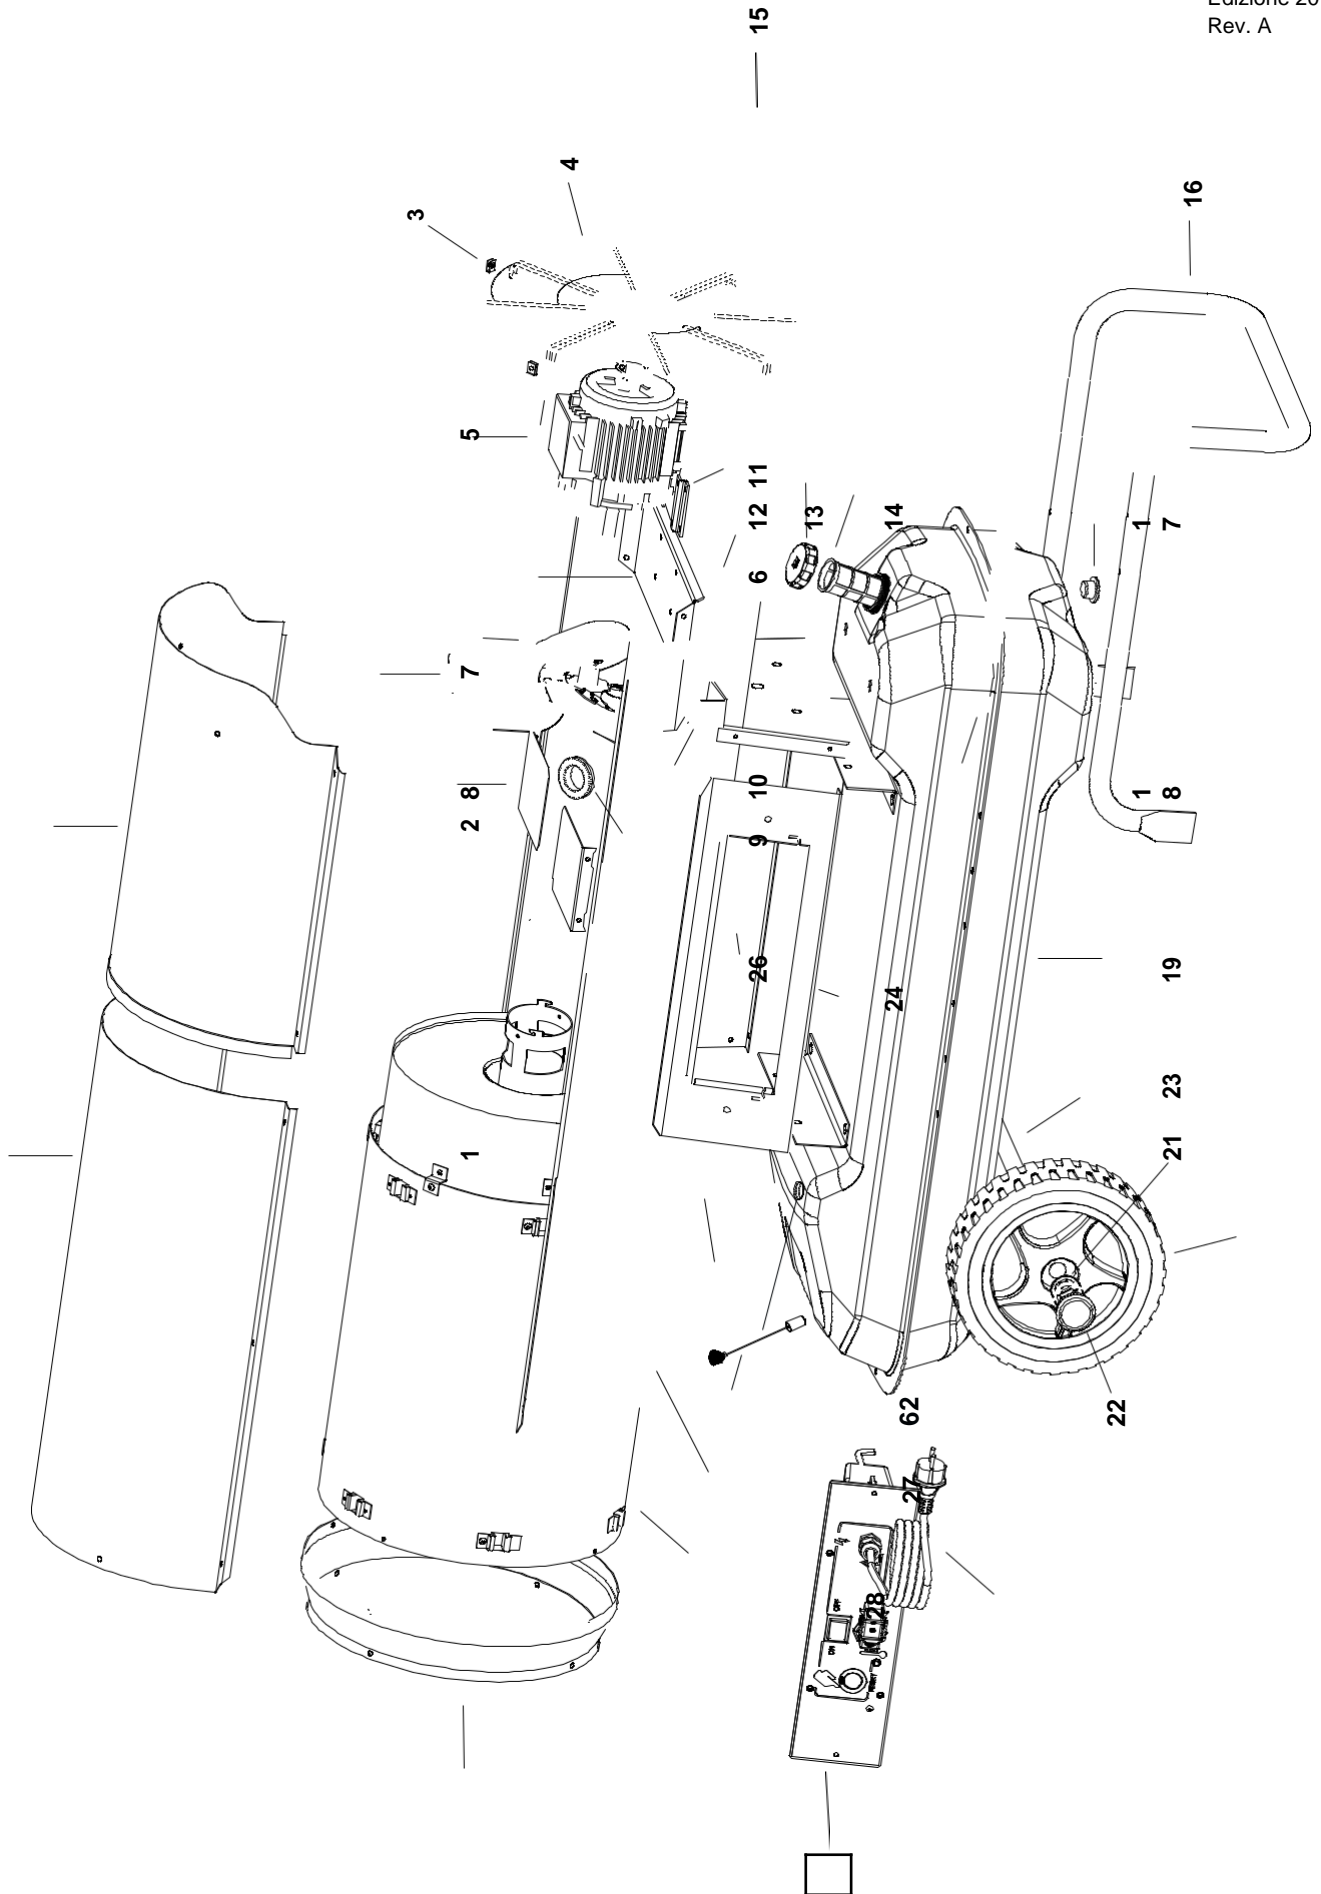

B 230 MODEL 2013

UNIT 1

ILLUSTRATED PARTS BREAKDOWN

Edizione 2013
Rev. A

From Serial Number: 09233000649

B 230 MODEL 2013

UNIT 2

ILLUSTRATED PARTS BREAKDOWN

Pos.	Code NR	Description
1	4111.623	UPPER BODY
2	4032.548	UPPER BODY MOBILE
3	4111.241	ELASTIC PLATE
4	4032.557	INLET GRILLE
5	4032.702	MOTOR
6	4032.555	MOTOR FLANGE SUPPORT
7	4111.689	FAN
8	4032.554	AIR FLAP
9	4111.056	PROTECTION CABLE
10	4032.536	POWER CORD HOOK
11	4032.519	MOTOR FLANGE
12	4160.646	PROTECTION CABLE
13	4260.100	TANK CAP
14	4290.083	TANK FILTER
15	4032.568	HANDLE FRAME
16	4032.564	WHEEL FRAME
17	4100.632	DRAIN PLUG
18	4111.057	PLUG
19	4033.242	FUEL TANK
20	4032.094	WHEEL
21	4111.072	WHEEL PLUG
22	4111.480	WHEEL HOLDER
23	4032.566	AXLE
24	4032.558	ELECTR. COMPONENTS DRAWER PANEL
25	4033.095	BASE
26	4032.560	SIDE PANEL
27	4111.625	LOWER BODY
28	4033.194	COMBUSTION CHAMBER
29	4031.659	OUTLET CONE
32	4031.068	NIPPLES
33	4031.067	PIPE CONNECTION 1/4"
34	4031.062	FUEL PIPE PUMP-TANK
35	4031.063	FUEL PIPE TANK-FILTER
36	4031.061	FUEL PIPE FILTER-PUMP
37	4031.070	FILTER WITH CARTIDGE 3/8"
38	4111.116	OR KIT FILTER
39	4031.015	FILTER CARTIDGE
40	4032.437	FILTER SUPPORT
41	4031.064	DOUBLE SCREW