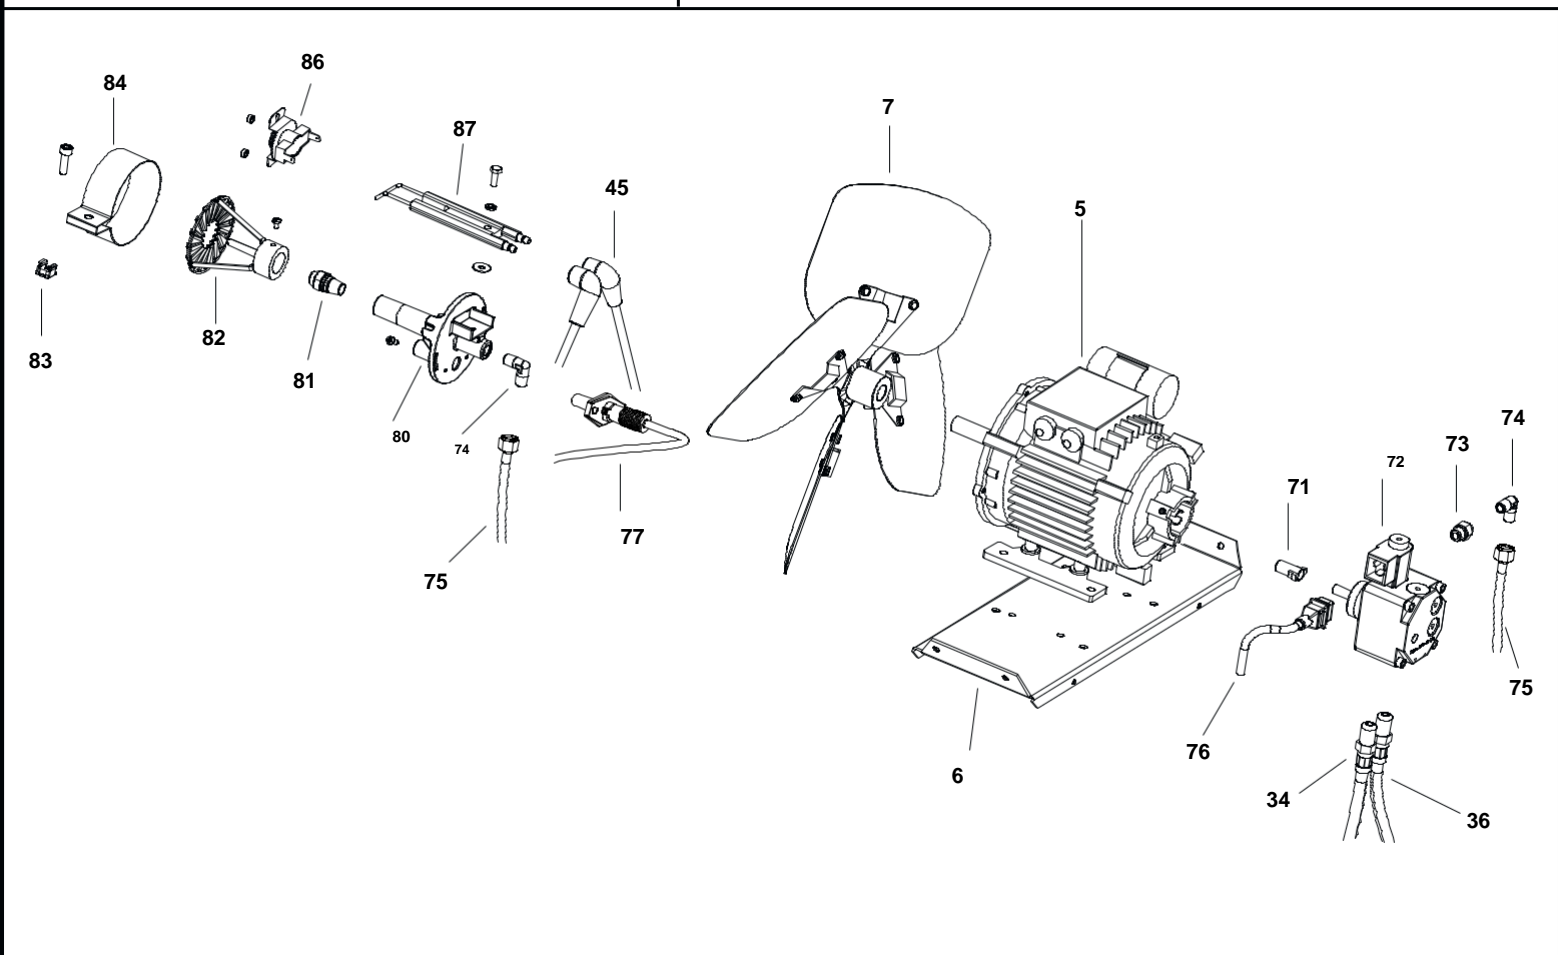

B 230 MODEL 2013

UNIT 1

ILLUSTRATED PARTS BREAKDOWN

Edizione 2013
Rev. A

From Serial Number: 09233000649

B 230 MODEL 2013

UNIT 2

ILLUSTRATED PARTS BREAKDOWN

Pos.	Code NR	Description
1	4111.623	UPPER BODY
2	4032.548	UPPER BODY MOBILE
3	4111.241	ELASTIC PLATE
4	4032.557	INLET GRILLE
5	4032.702	MOTOR
6	4032.555	MOTOR FLANGE SUPPORT
7	4111.689	FAN
8	4032.554	AIR FLAP
9	4111.056	PROTECTION CABLE
10	4032.536	POWER CORD HOOK
11	4032.519	MOTOR FLANGE
12	4160.646	PROTECTION CABLE
13	4260.100	TANK CAP
14	4290.083	TANK FILTER
15	4032.568	HANDLE FRAME
16	4032.564	WHEEL FRAME
17	4100.632	DRAIN PLUG
18	4111.057	PLUG
19	4033.242	FUEL TANK
20	4032.094	WHEEL
21	4111.072	WHEEL PLUG
22	4111.480	WHEEL HOLDER
23	4032.566	AXLE
24	4032.558	ELECTR. COMPONENTS DRAWER PANEL
25	4033.095	BASE
26	4032.560	SIDE PANEL
27	4111.625	LOWER BODY
28	4033.194	COMBUSTION CHAMBER
29	4031.659	OUTLET CONE
32	4031.068	NIPPLES
33	4031.067	PIPE CONNECTION 1/4"
34	4031.062	FUEL PIPE PUMP-TANK
35	4031.063	FUEL PIPE TANK-FILTER
36	4031.061	FUEL PIPE FILTER-PUMP
37	4031.070	FILTER WITH CARTIDGE 3/8"
38	4111.116	OR KIT FILTER
39	4031.015	FILTER CARTIDGE
40	4032.437	FILTER SUPPORT
41	4031.064	DOUBLE SCREW