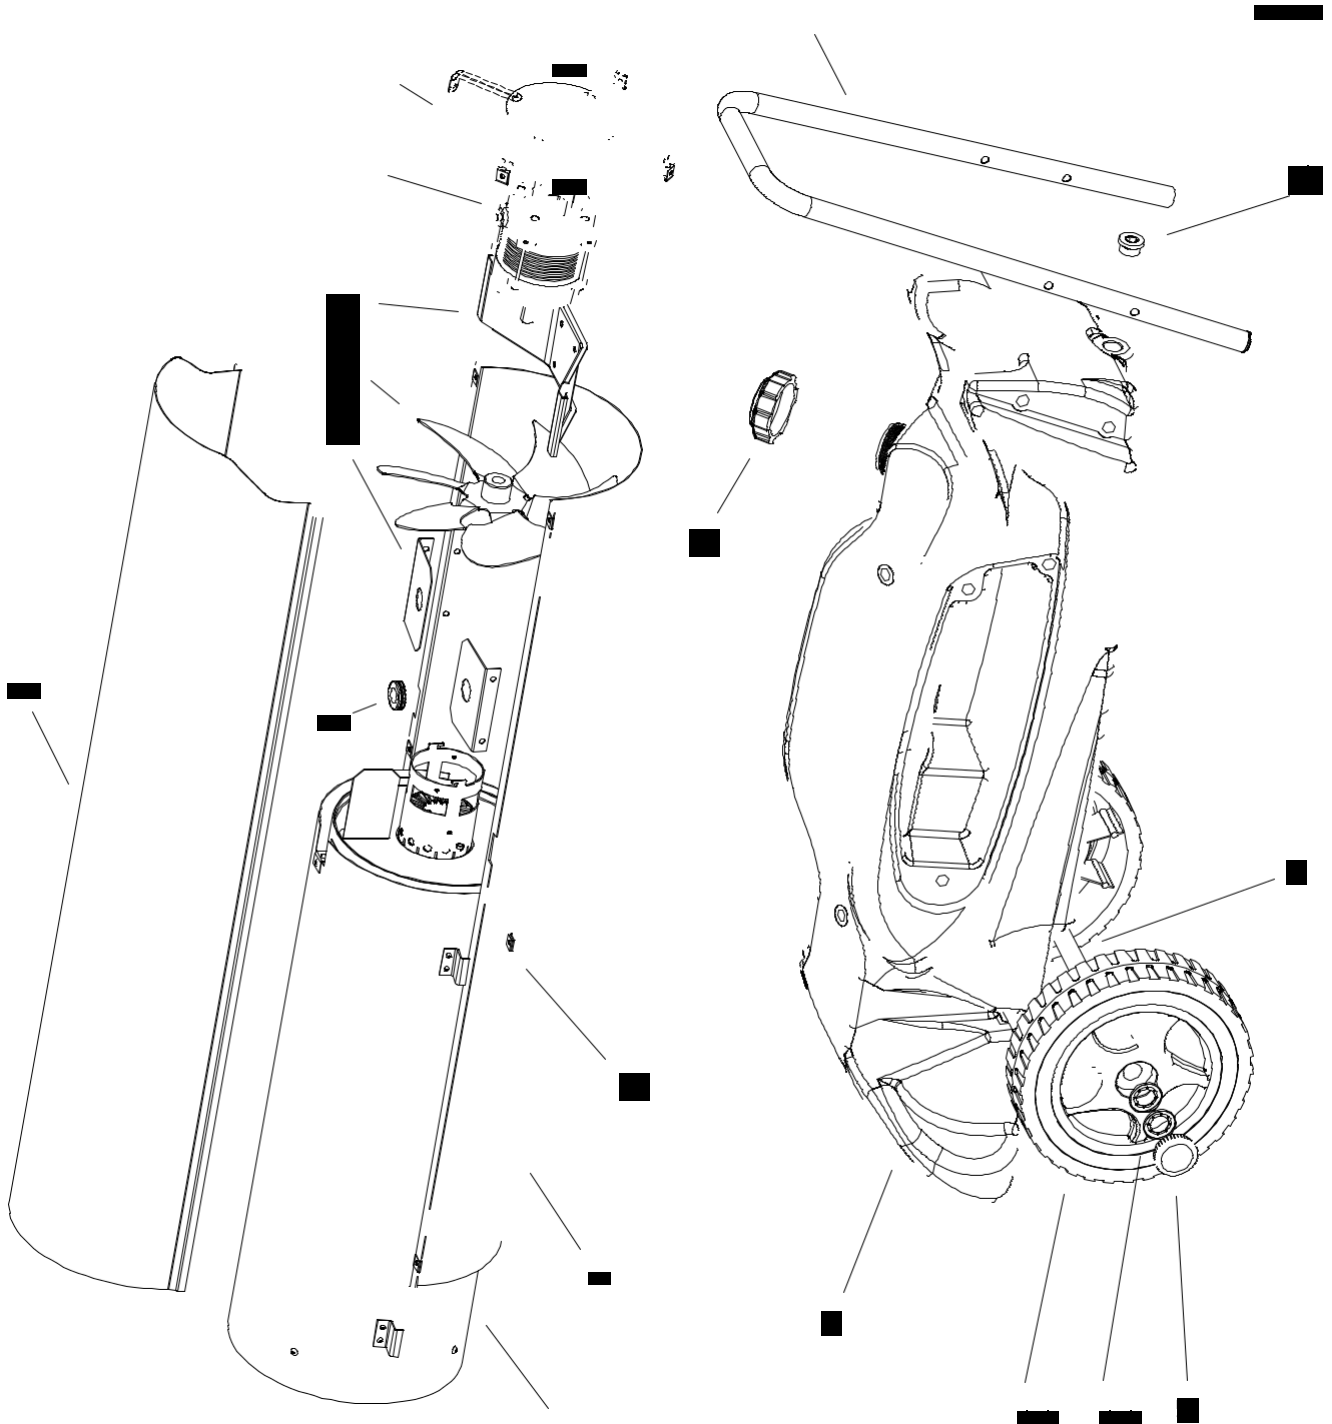

B 180 MODEL 2012

UNIT 1

ILLUSTRATED PARTS BREAKDOWN

From Serial Number: 32800180

Edizione 2012
Rev. A

B 180 MODEL 2012

UNIT 2

ILLUSTRATED PARTS BREAKDOWN

From Serial Number: 32800180

Rev. A - May 2012

Pos.	Code NR	Description
1	4033.016	UPPER SHELL
2	4032.836	GRID
3	4032.815	MOTOR
4	4032.835	MOTOR BRACKET
5	4032.814	FAN
6	4033.028	AIR FLAP
7	4160.646	CABLE PROTECTION
8	4033.132	COMBUSTION CHAMBER
9	4033.015	LOWER SHELL
10	4104.170	CLIP NUT
11	4032.846	FUEL TANK CAP
12	4032.811	HANDLES
13	4032.813	DRAIN PLUG
14	4032.809	AXLE
15	4111.480	WHEEL PLUG
16	4111.072	WHEEL HOLDER
17	4032.094	WHEEL
18	4033.037	TANK
19	4031.163	NOZZLE
20	4160.601	SCREW
21	4110.393	WASHER
22	4033.123	BIFILAR ELECTRODE
23	4110.394	WASHER
24	4033.042	BURNER FLANGE
25	4033.198	ELBOW
26	4033.022	PHOTOCELL
27	4032.883	LIMIT THERMOSTAT
28	4032.885	HT CABLE
29	4111.081	COUPLING
30	4032.789	PUMP
31	4161.501	NIPPLES
32	4032.905	POWER CORD SOLENOID SPOOL
33	4032.947	CABLE PROTECTION

Pos.	Code NR	Description
34	4033.187	OIL SUPPLY PIPE
35	4032.906	FITTING 1/4"
36	4110.356	FUEL FILTER
37	4110.355	FUEL LINE TANKPUMP
38	4033.038	FUEL PIPE PUMPTANK
39	4100.541	RUBBER BUSHING
40	4110.032	FUEL LINE
41	4033.017	IGNITION CONTROL ASSEMBLY
42	4032.771	POWER LINE RFI FILTER
43	4160.639	POP RIVET WITH TERMIN. 4 WAY
44	4032.816	CAPACITOR 6,3 μ f
45	4111.153	POWER CORD
46	4111.119	THERMOSTA SOCKET
48	4162.467	CAP FOR THERMOSTAT SOCKET
49	4032.850	FUSE (6,3X32) 15A
50	4111.038	STRAIN RELIEF
51	4032.823	ELECTR. COMPONENTS PANEL
52	4100.667	ON/OFF SWITCH
53	4032.897	ELECTR. COMPONENTS BASE