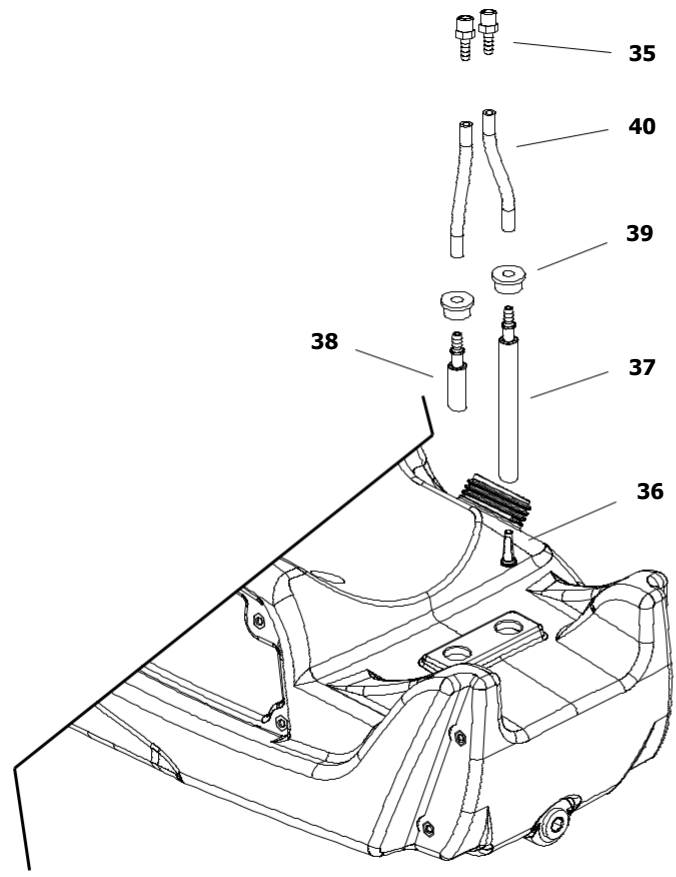

B 180 MODEL 2012

UNIT 1

ILLUSTRATED PARTS BREAKDOWN

From Serial Number: 32800180

Edizione 2012
Rev. A

B 180 MODEL 2012

UNIT 2

ILLUSTRATED PARTS BREAKDOWN

From Serial Number: 32800180

Rev. A - May 2012

Pos.	Code NR	Description
1	4033.016	UPPER SHELL
2	4032.836	GRID
3	4032.815	MOTOR
4	4032.835	MOTOR BRACKET
5	4032.814	FAN
6	4033.028	AIR FLAP
7	4160.646	CABLE PROTECTION
8	4033.132	COMBUSTION CHAMBER
9	4033.015	LOWER SHELL
10	4104.170	CLIP NUT
11	4032.846	FUEL TANK CAP
12	4032.811	HANDLES
13	4032.813	DRAIN PLUG
14	4032.809	AXLE
15	4111.480	WHEEL PLUG
16	4111.072	WHEEL HOLDER
17	4032.094	WHEEL
18	4033.037	TANK
19	4031.163	NOZZLE
20	4160.601	SCREW
21	4110.393	WASHER
22	4033.123	BIFILAR ELECTRODE
23	4110.394	WASHER
24	4033.042	BURNER FLANGE
25	4033.198	ELBOW
26	4033.022	PHOTOCELL
27	4032.883	LIMIT THERMOSTAT
28	4032.885	HT CABLE
29	4111.081	COUPLING
30	4032.789	PUMP
31	4161.501	NIPPLES
32	4032.905	POWER CORD SOLENOID SPOOL
33	4032.947	CABLE PROTECTION

Pos.	Code NR	Description
34	4033.187	OIL SUPPLY PIPE
35	4032.906	FITTING 1/4"
36	4110.356	FUEL FILTER
37	4110.355	FUEL LINE TANKPUMP
38	4033.038	FUEL PIPE PUMPTANK
39	4100.541	RUBBER BUSHING
40	4110.032	FUEL LINE
41	4033.017	IGNITION CONTROL ASSEMBLY
42	4032.771	POWER LINE RFI FILTER
43	4160.639	POP RIVET WITH TERMIN. 4 WAY
44	4032.816	CAPACITOR 6,3 μ f
45	4111.153	POWER CORD
46	4111.119	THERMOSTA SOCKET
48	4162.467	CAP FOR THERMOSTAT SOCKET
49	4032.850	FUSE (6,3X32) 15A
50	4111.038	STRAIN RELIEF
51	4032.823	ELECTR. COMPONENTS PANEL
52	4100.667	ON/OFF SWITCH
53	4032.897	ELECTR. COMPONENTS BASE