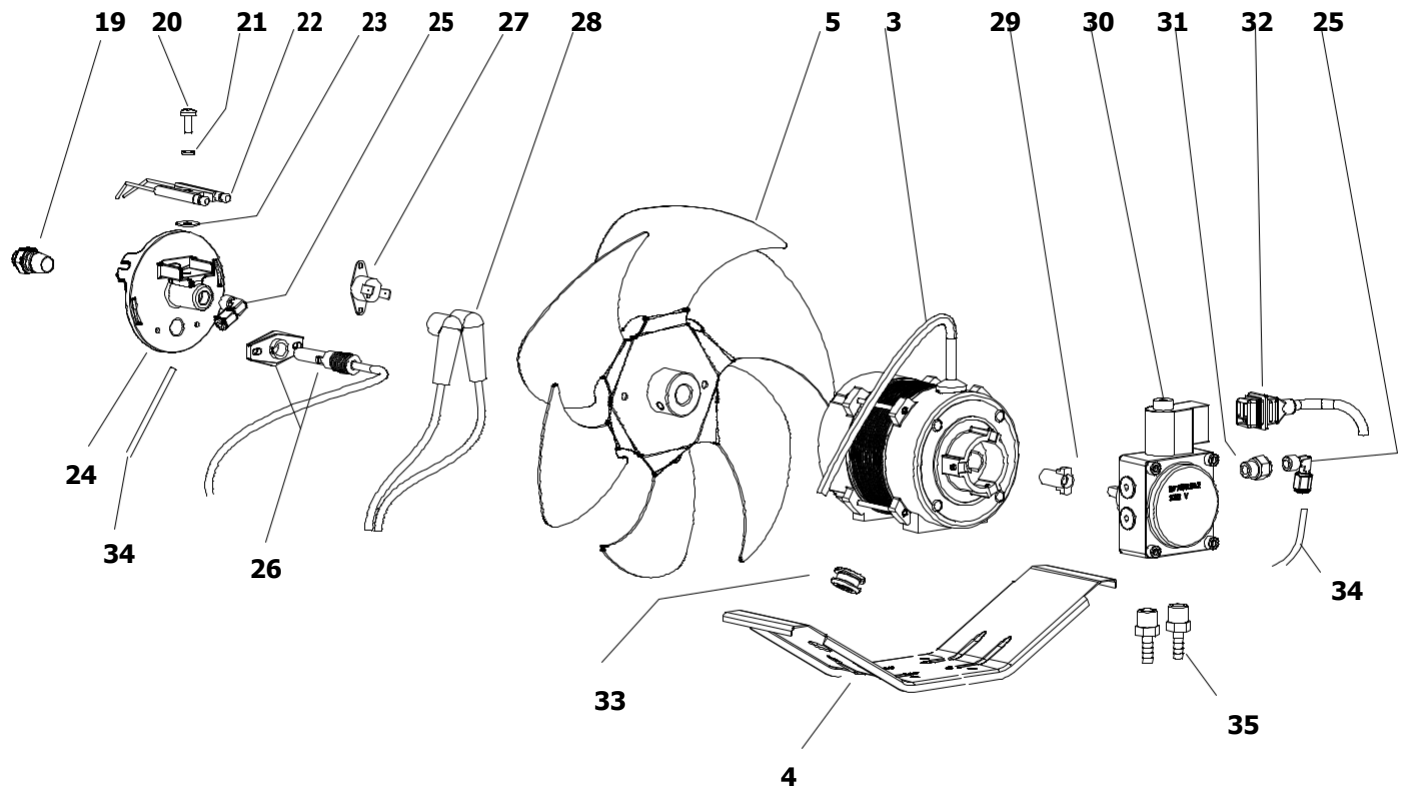

B 180 MODEL 2012

UNIT 1

ILLUSTRATED PARTS BREAKDOWN

From Serial Number: 32800180

Edizione 2012
Rev. A

B 180 MODEL 2012

UNIT 2

ILLUSTRATED PARTS BREAKDOWN

From Serial Number: 32800180

Rev. A - May 2012

Pos.	Code NR	Description
1	4033.016	UPPER SHELL
2	4032.836	GRID
3	4032.815	MOTOR
4	4032.835	MOTOR BRACKET
5	4032.814	FAN
6	4033.028	AIR FLAP
7	4160.646	CABLE PROTECTION
8	4033.132	COMBUSTION CHAMBER
9	4033.015	LOWER SHELL
10	4104.170	CLIP NUT
11	4032.846	FUEL TANK CAP
12	4032.811	HANDLES
13	4032.813	DRAIN PLUG
14	4032.809	AXLE
15	4111.480	WHEEL PLUG
16	4111.072	WHEEL HOLDER
17	4032.094	WHEEL
18	4033.037	TANK
19	4031.163	NOZZLE
20	4160.601	SCREW
21	4110.393	WASHER
22	4033.123	BIFILAR ELECTRODE
23	4110.394	WASHER
24	4033.042	BURNER FLANGE
25	4033.198	ELBOW
26	4033.022	PHOTOCELL
27	4032.883	LIMIT THERMOSTAT
28	4032.885	HT CABLE
29	4111.081	COUPLING
30	4032.789	PUMP
31	4161.501	NIPPLES
32	4032.905	POWER CORD SOLENOID SPOOL
33	4032.947	CABLE PROTECTION

Pos.	Code NR	Description
34	4033.187	OIL SUPPLY PIPE
35	4032.906	FITTING 1/4"
36	4110.356	FUEL FILTER
37	4110.355	FUEL LINE TANKPUMP
38	4033.038	FUEL PIPE PUMPTANK
39	4100.541	RUBBER BUSHING
40	4110.032	FUEL LINE
41	4033.017	IGNITION CONTROL ASSEMBLY
42	4032.771	POWER LINE RFI FILTER
43	4160.639	POP RIVET WITH TERMIN. 4 WAY
44	4032.816	CAPACITOR 6,3 μ f
45	4111.153	POWER CORD
46	4111.119	THERMOSTA SOCKET
48	4162.467	CAP FOR THERMOSTAT SOCKET
49	4032.850	FUSE (6,3X32) 15A
50	4111.038	STRAIN RELIEF
51	4032.823	ELECTR. COMPONENTS PANEL
52	4100.667	ON/OFF SWITCH
53	4032.897	ELECTR. COMPONENTS BASE