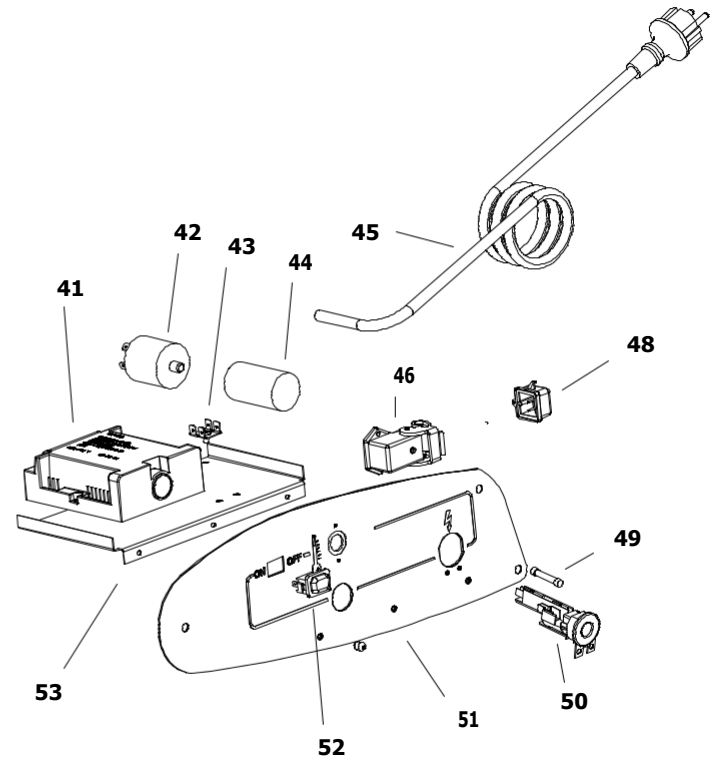

B 180 MODEL 2012

UNIT 1

ILLUSTRATED PARTS BREAKDOWN

From Serial Number: 32800180

Edizione 2012
Rev. A

B 180 MODEL 2012

UNIT 2

ILLUSTRATED PARTS BREAKDOWN

From Serial Number: 32800180

Rev. A - May 2012

Pos.	Code NR	Description
1	4033.016	UPPER SHELL
2	4032.836	GRID
3	4032.815	MOTOR
4	4032.835	MOTOR BRACKET
5	4032.814	FAN
6	4033.028	AIR FLAP
7	4160.646	CABLE PROTECTION
8	4033.132	COMBUSTION CHAMBER
9	4033.015	LOWER SHELL
10	4104.170	CLIP NUT
11	4032.846	FUEL TANK CAP
12	4032.811	HANDLES
13	4032.813	DRAIN PLUG
14	4032.809	AXLE
15	4111.480	WHEEL PLUG
16	4111.072	WHEEL HOLDER
17	4032.094	WHEEL
18	4033.037	TANK
19	4031.163	NOZZLE
20	4160.601	SCREW
21	4110.393	WASHER
22	4033.123	BIFILAR ELECTRODE
23	4110.394	WASHER
24	4033.042	BURNER FLANGE
25	4033.198	ELBOW
26	4033.022	PHOTOCELL
27	4032.883	LIMIT THERMOSTAT
28	4032.885	HT CABLE
29	4111.081	COUPLING
30	4032.789	PUMP
31	4161.501	NIPPLES
32	4032.905	POWER CORD SOLENOID SPOOL
33	4032.947	CABLE PROTECTION

Pos.	Code NR	Description
34	4033.187	OIL SUPPLY PIPE
35	4032.906	FITTING 1/4"
36	4110.356	FUEL FILTER
37	4110.355	FUEL LINE TANKPUMP
38	4033.038	FUEL PIPE PUMPTANK
39	4100.541	RUBBER BUSHING
40	4110.032	FUEL LINE
41	4033.017	IGNITION CONTROL ASSEMBLY
42	4032.771	POWER LINE RFI FILTER
43	4160.639	POP RIVET WITH TERMIN. 4 WAY
44	4032.816	CAPACITOR 6,3 μ f
45	4111.153	POWER CORD
46	4111.119	THERMOSTA SOCKET
48	4162.467	CAP FOR THERMOSTAT SOCKET
49	4032.850	FUSE (6,3X32) 15A
50	4111.038	STRAIN RELIEF
51	4032.823	ELECTR. COMPONENTS PANEL
52	4100.667	ON/OFF SWITCH
53	4032.897	ELECTR. COMPONENTS BASE