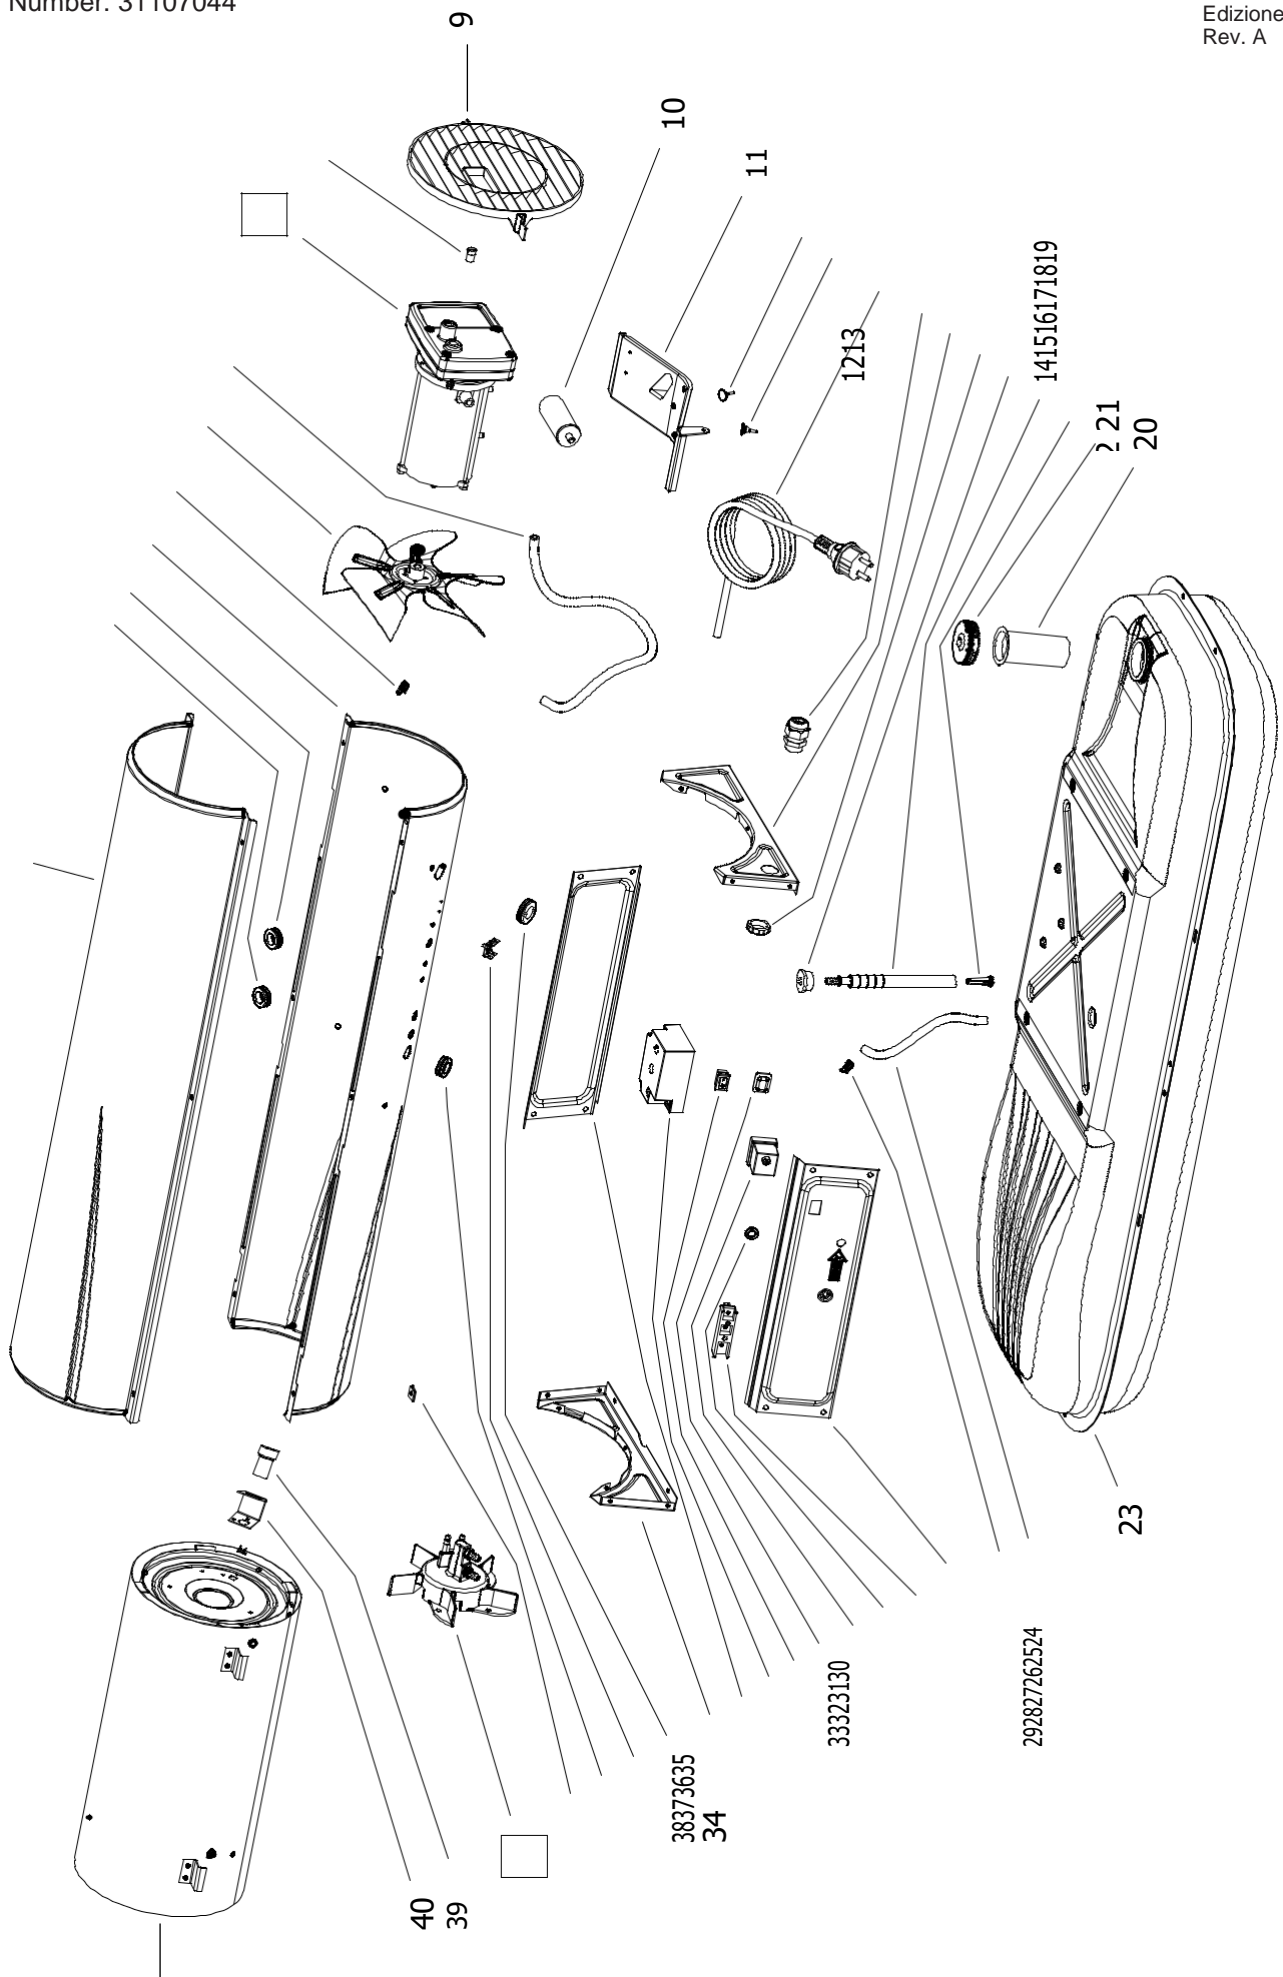

B 150 CED 2011 MODEL

UNIT 1

ILLUSTRATED PARTS BREAKDOWN

Edizione 2011
Rev. A

From Serial Number: 31107044