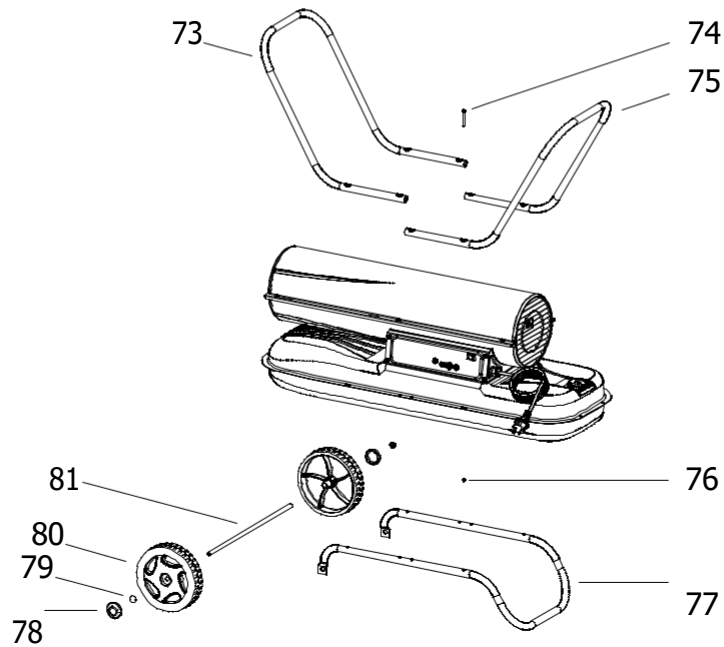

B 150 CED 2011 MODEL

UNIT 2

ILLUSTRATED PARTS BREAKDOWN

A

From Serial Number: 31107044

Edizione 2011
Rev. A

B