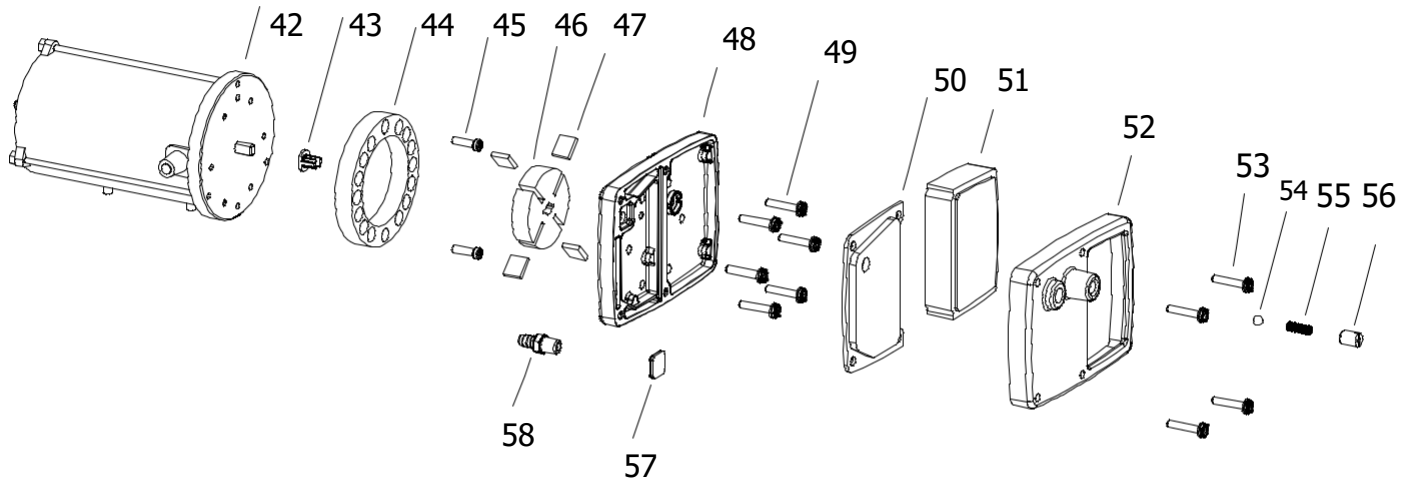

A

From Serial Number: 31107044

Edizione 2011
Rev. A

B

Pos.	Code NR	Description
1	4110.360	UPPER SHELL
2	4100.151	GROMMET
3	4101.151	GROMMET
4	4110.359	LOWER SHELL
5	4110.159	CLAMP
6	4105.062	FAN
7	4104.147	AIR LINE
8	4102.125	PRESSURE GAUGE CAP
9	4103.695	FAN GUARD
10	4110.294	CAPACITOR
11	4101.240	MOTOR BRACKET
12	4150.553	BUMPER
13	4150.553	BUMPER
14	4110.451	POWER CORD
15	4150.528	STRAIN RELIEF
16	4110.353	REAR FRAME BRACKET
17	4100.656	LOCKNUT
18	4100.541	RUBBER BUSHING
19	4110.355	FUEL LINE
20	4110.356	FUEL FILTER
21	4103.891	FUEL TANK CAP
22	4105.292	FUEL TANK FILTER
23	4110.891	FUEL TANK
24	4110.032	FUEL LINE
25	4110.159	CLAMP
26	4111.819	LEFT PANEL
27	4106.110	TERMINAL BOARD
28	4109.592	NUT
29	4104.196	FLAME-OUT CONTROL
30	4104.336	COVER SWITCH
31	4106.179	ON/OFF SWITCH
32	4111.885	ELECTRONIC IGNITOR
33	4110.379	RIGHT PANEL
34	4110.354	FRONT FRAME BRACKET
35	4160.646	GROMMET
36	4160.639	RIVET POP
37	4101.151	GROMMET
38	4104.170	CLIP NUT
39	4110.564	PHOTOCELL ASSEMBLY
40	4100.659	PHOTOCELL BRACKET
41	4110.595	COMBUSTION CHAMBER
42	4110.452	MOTOR 1/4 HP
43	4108.635	INSERT

Pos.	Code NR	Description
44	4101.532	PUMP BODY
45	4108.590	PUMP BODY SCREW
46	4103.441	ROTOR
47	4101.666	BLADE
48	4101.325	PUMP END COVER
49	4108.536	SCREW/LOCKWASHER
50	4101.341	OUTPUT FILTER
51	4101.358	INTAKE FILTER
52	4108.643	END COVER
53	4108.528	SCREW/LOCKWASHER
54	4108.379	STEEL BALL
55	4102.141	PRESSURE RELIEF SPRING
56	4102.133	ADJUSTING SCREW
57	4101.333	LINT FILTER
58	4104.118	BARB FITTING
59	4103.898	NOZZLE
60	4100.525	WASHER
61	4100.533	NOZZLE SEAL SPRING
62	4100.525	WASHER
63	4101.622	NOZZLE SEAL SLEEVE
64	4110.377	BURNER HEAD BODY
65	4110.394	FIBER WASHER
66	4110.337	BIFILAR ELECTRODES
67	4110.393	WASHER
68	4110.363	SCREW
70	4111.831	HT CABLE
71	4104.118	BARB FITTING
72	4104.118	BARB FITTING
73	4110.368	HANDLE
74	4110.144	SCREW
75	4110.368	HANDLE
76	4110.143	LOCK NUT
77	4110.369	WHEEL SUPPORT FRAME
78	4110.129	CAP NUT
79	4110.162	WASHER
80	4110.084	WHEEL
81	4110.370	AXLE