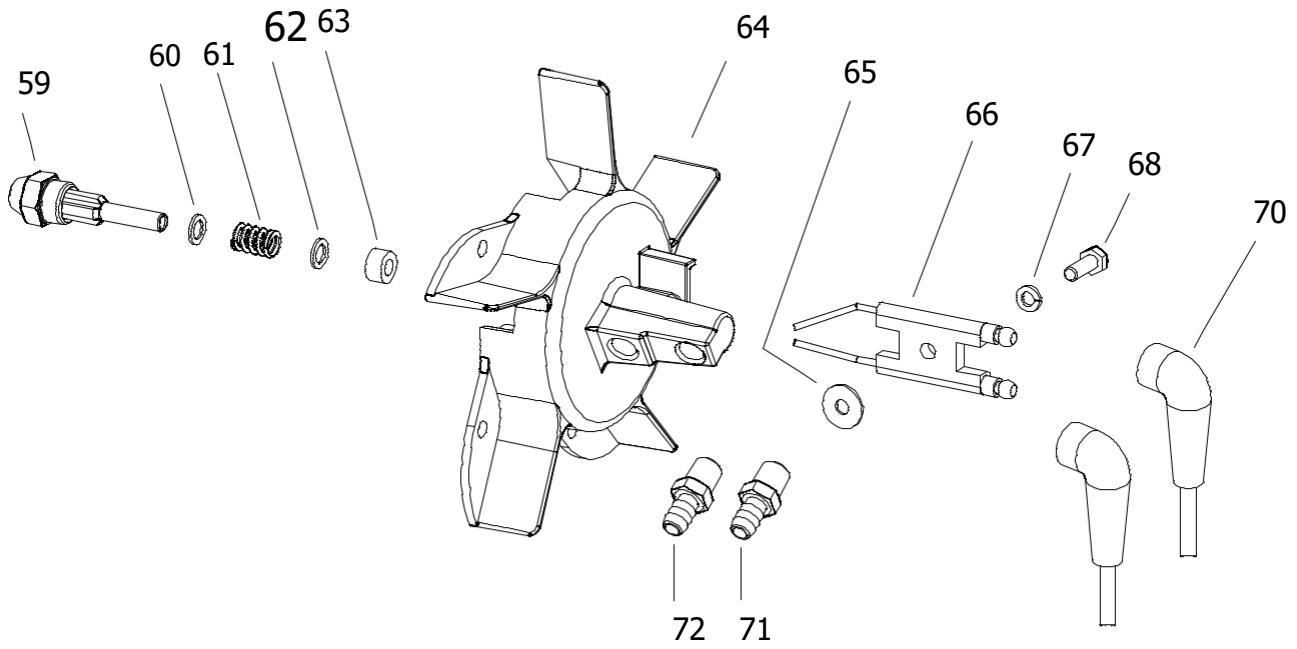

A

From Serial Number: 31107044

Edizione 2011
Rev. A

B

Pos.	Code NR	Description
1	4110.360	UPPER SHELL
2	4100.151	GROMMET
3	4101.151	GROMMET
4	4110.359	LOWER SHELL
5	4110.159	CLAMP
6	4105.062	FAN
7	4104.147	AIR LINE
8	4102.125	PRESSURE GAUGE CAP
9	4103.695	FAN GUARD
10	4110.294	CAPACITOR
11	4101.240	MOTOR BRACKET
12	4150.553	BUMPER
13	4150.553	BUMPER
14	4110.451	POWER CORD
15	4150.528	STRAIN RELIEF
16	4110.353	REAR FRAME BRACKET
17	4100.656	LOCKNUT
18	4100.541	RUBBER BUSHING
19	4110.355	FUEL LINE
20	4110.356	FUEL FILTER
21	4103.891	FUEL TANK CAP
22	4105.292	FUEL TANK FILTER
23	4110.891	FUEL TANK
24	4110.032	FUEL LINE
25	4110.159	CLAMP
26	4111.819	LEFT PANEL
27	4106.110	TERMINAL BOARD
28	4109.592	NUT
29	4104.196	FLAME-OUT CONTROL
30	4104.336	COVER SWITCH
31	4106.179	ON/OFF SWITCH
32	4111.885	ELECTRONIC IGNITOR
33	4110.379	RIGHT PANEL
34	4110.354	FRONT FRAME BRACKET
35	4160.646	GROMMET
36	4160.639	RIVET POP
37	4101.151	GROMMET
38	4104.170	CLIP NUT
39	4110.564	PHOTOCELL ASSEMBLY
40	4100.659	PHOTOCELL BRACKET
41	4110.595	COMBUSTION CHAMBER
42	4110.452	MOTOR 1/4 HP
43	4108.635	INSERT

Pos.	Code NR	Description
44	4101.532	PUMP BODY
45	4108.590	PUMP BODY SCREW
46	4103.441	ROTOR
47	4101.666	BLADE
48	4101.325	PUMP END COVER
49	4108.536	SCREW/LOCKWASHER
50	4101.341	OUTPUT FILTER
51	4101.358	INTAKE FILTER
52	4108.643	END COVER
53	4108.528	SCREW/LOCKWASHER
54	4108.379	STEEL BALL
55	4102.141	PRESSURE RELIEF SPRING
56	4102.133	ADJUSTING SCREW
57	4101.333	LINT FILTER
58	4104.118	BARB FITTING
59	4103.898	NOZZLE
60	4100.525	WASHER
61	4100.533	NOZZLE SEAL SPRING
62	4100.525	WASHER
63	4101.622	NOZZLE SEAL SLEEVE
64	4110.377	BURNER HEAD BODY
65	4110.394	FIBER WASHER
66	4110.337	BIFILAR ELECTRODES
67	4110.393	WASHER
68	4110.363	SCREW
70	4111.831	HT CABLE
71	4104.118	BARB FITTING
72	4104.118	BARB FITTING
73	4110.368	HANDLE
74	4110.144	SCREW
75	4110.368	HANDLE
76	4110.143	LOCK NUT
77	4110.369	WHEEL SUPPORT FRAME
78	4110.129	CAP NUT
79	4110.162	WASHER
80	4110.084	WHEEL
81	4110.370	AXLE