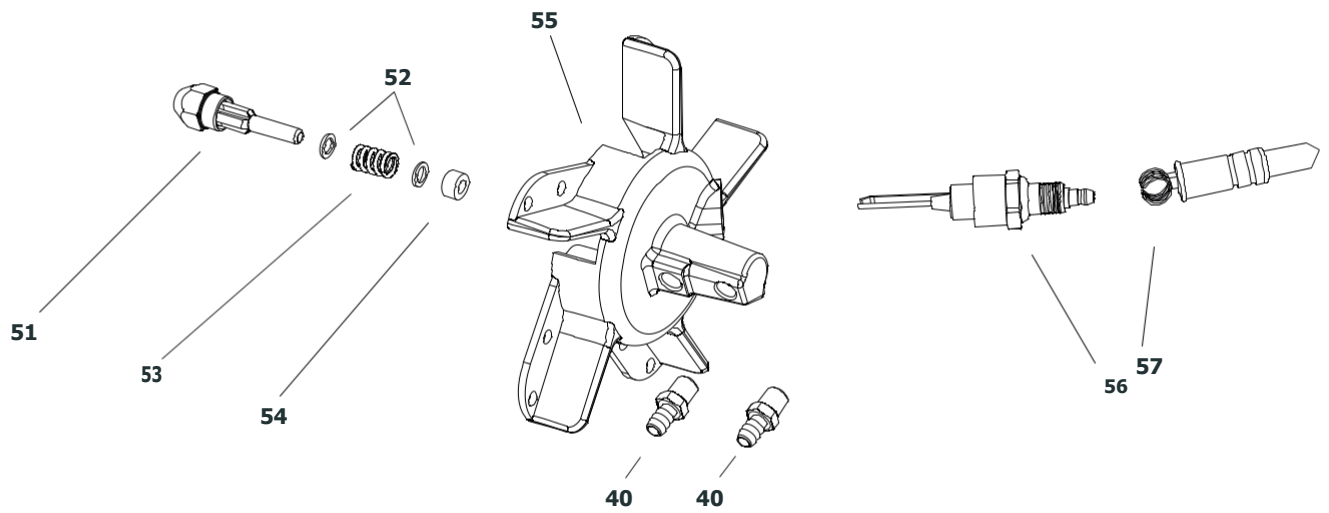

# MODEL B150 CED

UNIT 1

ILLUSTRATED PARTS BREAKDOWN

From Serial Number: 30101868

Edizione 2010  
Rev. A

# MODEL B150 CED

UNIT 2

ILLUSTRATED PARTS BREAKDOWN

**A**

From Serial Number: 30101868

Edizione 2010  
Rev. A

**B**

## MODEL B 150 CED

<b>Pos.</b>	<b>Code NR</b>	<b>Description</b>
1	S/R	UPPER SHELL
2	4102.125	PRESSURE GAUGE CAP
3	4103.695	FAN GUARD
4	4110.294	CAPACITOR
5	4105.062	FAN
6	4110.453	ELECTRONIC IGNITOR
7	4101.240	MOTOR BRACKET
8	4150.553	BUMPER
9	4110.564	PHOTOCELL ASSEMBLY
10	S/R	LOWER SHELL
11	4104.170	CLIP NUT
12	4100.659	PHOTOCELL BRACKET
13	4110.595	COMBUSTION CHAMBER
14	4110.354	FRONT FRAME BRACKET
15	4160.646	CABLE PROTECTION
16	4100.656	LOCKNUT
17	4106.110	TERMINAL BOARD
18	4110.417	LEFT PANEL
19	4106.179	ON/OFF SWITCH
20	4109.592	NUT
21	4104.196	FLAME-OUT CONTROL
22	4110.379	RIGHT PANEL
23	4110.353	REAR FRAME BRACKET
24	4150.528	STRAIN RELIEF
25	4110.486	POWER CORD
26	4103.891	FUEL TANK CAP
27	4105.292	FUEL TANK FILTER
28	4110.891	FUEL TANK
29	4110.356	FUEL FILTER
30	4110.355	FUEL LINE
31	4100.541	RUBBER BUSHING
32	4110.032	FUEL LINE
33	4104.147	AIR LINE
34	4110.452	MOTOR 1/4 HP
35	4108.635	INSERT
36	4101.532	PUMP BODY
37	4108.590	PUMP BODY SCREW
38	4101.666	BLADE
39	4103.441	ROTOR

## MODEL B 150 CED

Pos.	Code NR	Description
40	4104.118	BARB FITTING
41	4101.333	LINT FILTER
42	4101.325	PUMP END COVER
43	4108.536	SCREW/LOCKWASHER 4,8x30
44	4101.341	OUTPUT FILTER
45	4101.358	INTAKE FILTER
46	4108.643	END COVER
47	4108.379	STEEL BALL
48	4108.528	SCREW/LOCKWASHER 4,8x25
49	4102.141	PRESSURE RELIEF SPRING
50	4102.133	ADJUSTING SCREW
51	4103.898	NOZZLE
52	4100.525	WASHER
53	4100.533	NOZZLE SEAL SPRING
54	4101.622	NOZZLE SEAL SLEEVE
55	4105.187	BURNER HEAD BODY
56	4101.846	SPARK PLUG
57	4110.194	HT CABLE
58	4110.368	HANDLES
59	4110.144	SCREW
60	4110.369	WHEEL SUPPORT FRAME
61	4110.143	LOCK NUT
62	4110.370	AXLE
63	4110.084	WHEEL
64	4110.162	WASHER
65	4110.129	CAP NUT