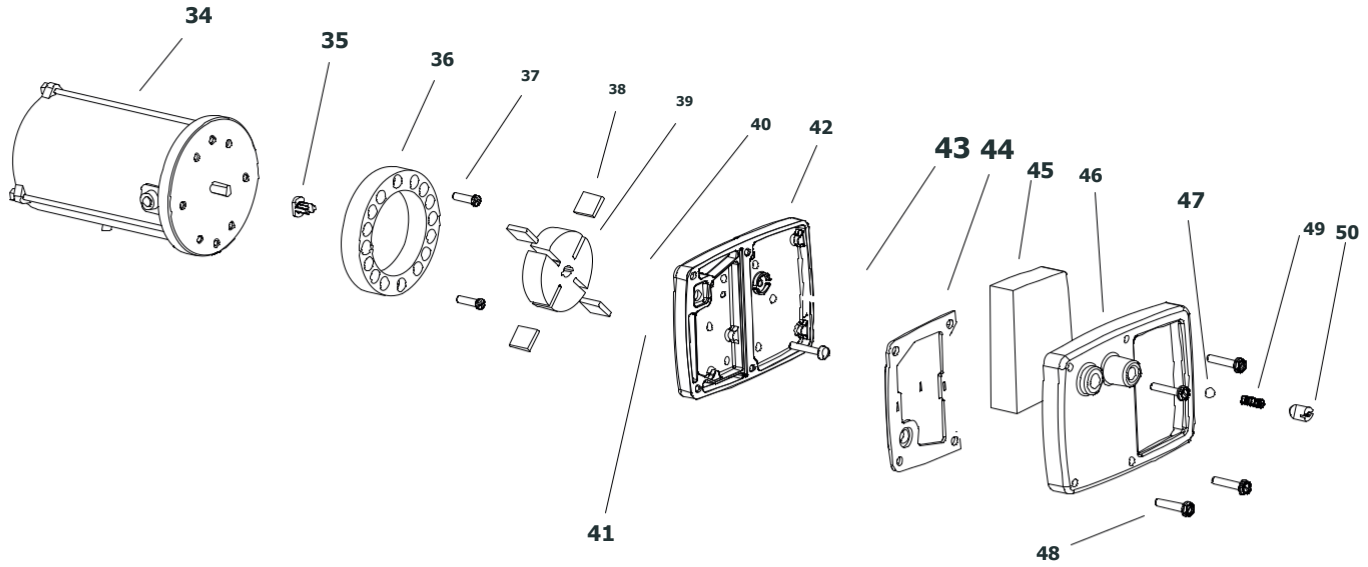

# MODEL B150 CED

UNIT 1

ILLUSTRATED PARTS BREAKDOWN

From Serial Number: 30101868

Edizione 2010  
Rev. A

# MODEL B150 CED

UNIT 2

ILLUSTRATED PARTS BREAKDOWN

**A**

From Serial Number: 30101868

Edizione 2010  
Rev. A

**B**

## MODEL B 150 CED

<b>Pos.</b>	<b>Code NR</b>	<b>Description</b>
1	S/R	UPPER SHELL
2	4102.125	PRESSURE GAUGE CAP
3	4103.695	FAN GUARD
4	4110.294	CAPACITOR
5	4105.062	FAN
6	4110.453	ELECTRONIC IGNITOR
7	4101.240	MOTOR BRACKET
8	4150.553	BUMPER
9	4110.564	PHOTOCELL ASSEMBLY
10	S/R	LOWER SHELL
11	4104.170	CLIP NUT
12	4100.659	PHOTOCELL BRACKET
13	4110.595	COMBUSTION CHAMBER
14	4110.354	FRONT FRAME BRACKET
15	4160.646	CABLE PROTECTION
16	4100.656	LOCKNUT
17	4106.110	TERMINAL BOARD
18	4110.417	LEFT PANEL
19	4106.179	ON/OFF SWITCH
20	4109.592	NUT
21	4104.196	FLAME-OUT CONTROL
22	4110.379	RIGHT PANEL
23	4110.353	REAR FRAME BRACKET
24	4150.528	STRAIN RELIEF
25	4110.486	POWER CORD
26	4103.891	FUEL TANK CAP
27	4105.292	FUEL TANK FILTER
28	4110.891	FUEL TANK
29	4110.356	FUEL FILTER
30	4110.355	FUEL LINE
31	4100.541	RUBBER BUSHING
32	4110.032	FUEL LINE
33	4104.147	AIR LINE
34	4110.452	MOTOR 1/4 HP
35	4108.635	INSERT
36	4101.532	PUMP BODY
37	4108.590	PUMP BODY SCREW
38	4101.666	BLADE
39	4103.441	ROTOR

## MODEL B 150 CED

Pos.	Code NR	Description
40	4104.118	BARB FITTING
41	4101.333	LINT FILTER
42	4101.325	PUMP END COVER
43	4108.536	SCREW/LOCKWASHER 4,8x30
44	4101.341	OUTPUT FILTER
45	4101.358	INTAKE FILTER
46	4108.643	END COVER
47	4108.379	STEEL BALL
48	4108.528	SCREW/LOCKWASHER 4,8x25
49	4102.141	PRESSURE RELIEF SPRING
50	4102.133	ADJUSTING SCREW
51	4103.898	NOZZLE
52	4100.525	WASHER
53	4100.533	NOZZLE SEAL SPRING
54	4101.622	NOZZLE SEAL SLEEVE
55	4105.187	BURNER HEAD BODY
56	4101.846	SPARK PLUG
57	4110.194	HT CABLE
58	4110.368	HANDLES
59	4110.144	SCREW
60	4110.369	WHEEL SUPPORT FRAME
61	4110.143	LOCK NUT
62	4110.370	AXLE
63	4110.084	WHEEL
64	4110.162	WASHER
65	4110.129	CAP NUT