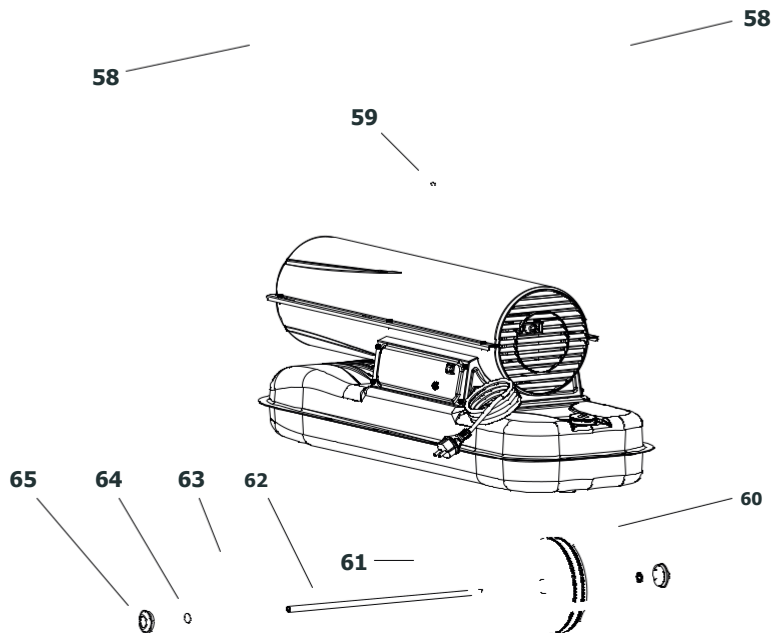

# MODEL B150 CED

UNIT 1

ILLUSTRATED PARTS BREAKDOWN

From Serial Number: 30101868

Edizione 2010  
Rev. A

# MODEL B150 CED

UNIT 2

ILLUSTRATED PARTS BREAKDOWN

**A**

From Serial Number: 30101868

Edizione 2010  
Rev. A

**B**

## MODEL B 150 CED

<b>Pos.</b>	<b>Code NR</b>	<b>Description</b>
1	S/R	UPPER SHELL
2	4102.125	PRESSURE GAUGE CAP
3	4103.695	FAN GUARD
4	4110.294	CAPACITOR
5	4105.062	FAN
6	4110.453	ELECTRONIC IGNITOR
7	4101.240	MOTOR BRACKET
8	4150.553	BUMPER
9	4110.564	PHOTOCELL ASSEMBLY
10	S/R	LOWER SHELL
11	4104.170	CLIP NUT
12	4100.659	PHOTOCELL BRACKET
13	4110.595	COMBUSTION CHAMBER
14	4110.354	FRONT FRAME BRACKET
15	4160.646	CABLE PROTECTION
16	4100.656	LOCKNUT
17	4106.110	TERMINAL BOARD
18	4110.417	LEFT PANEL
19	4106.179	ON/OFF SWITCH
20	4109.592	NUT
21	4104.196	FLAME-OUT CONTROL
22	4110.379	RIGHT PANEL
23	4110.353	REAR FRAME BRACKET
24	4150.528	STRAIN RELIEF
25	4110.486	POWER CORD
26	4103.891	FUEL TANK CAP
27	4105.292	FUEL TANK FILTER
28	4110.891	FUEL TANK
29	4110.356	FUEL FILTER
30	4110.355	FUEL LINE
31	4100.541	RUBBER BUSHING
32	4110.032	FUEL LINE
33	4104.147	AIR LINE
34	4110.452	MOTOR 1/4 HP
35	4108.635	INSERT
36	4101.532	PUMP BODY
37	4108.590	PUMP BODY SCREW
38	4101.666	BLADE
39	4103.441	ROTOR

## MODEL B 150 CED

Pos.	Code NR	Description
40	4104.118	BARB FITTING
41	4101.333	LINT FILTER
42	4101.325	PUMP END COVER
43	4108.536	SCREW/LOCKWASHER 4,8x30
44	4101.341	OUTPUT FILTER
45	4101.358	INTAKE FILTER
46	4108.643	END COVER
47	4108.379	STEEL BALL
48	4108.528	SCREW/LOCKWASHER 4,8x25
49	4102.141	PRESSURE RELIEF SPRING
50	4102.133	ADJUSTING SCREW
51	4103.898	NOZZLE
52	4100.525	WASHER
53	4100.533	NOZZLE SEAL SPRING
54	4101.622	NOZZLE SEAL SLEEVE
55	4105.187	BURNER HEAD BODY
56	4101.846	SPARK PLUG
57	4110.194	HT CABLE
58	4110.368	HANDLES
59	4110.144	SCREW
60	4110.369	WHEEL SUPPORT FRAME
61	4110.143	LOCK NUT
62	4110.370	AXLE
63	4110.084	WHEEL
64	4110.162	WASHER
65	4110.129	CAP NUT