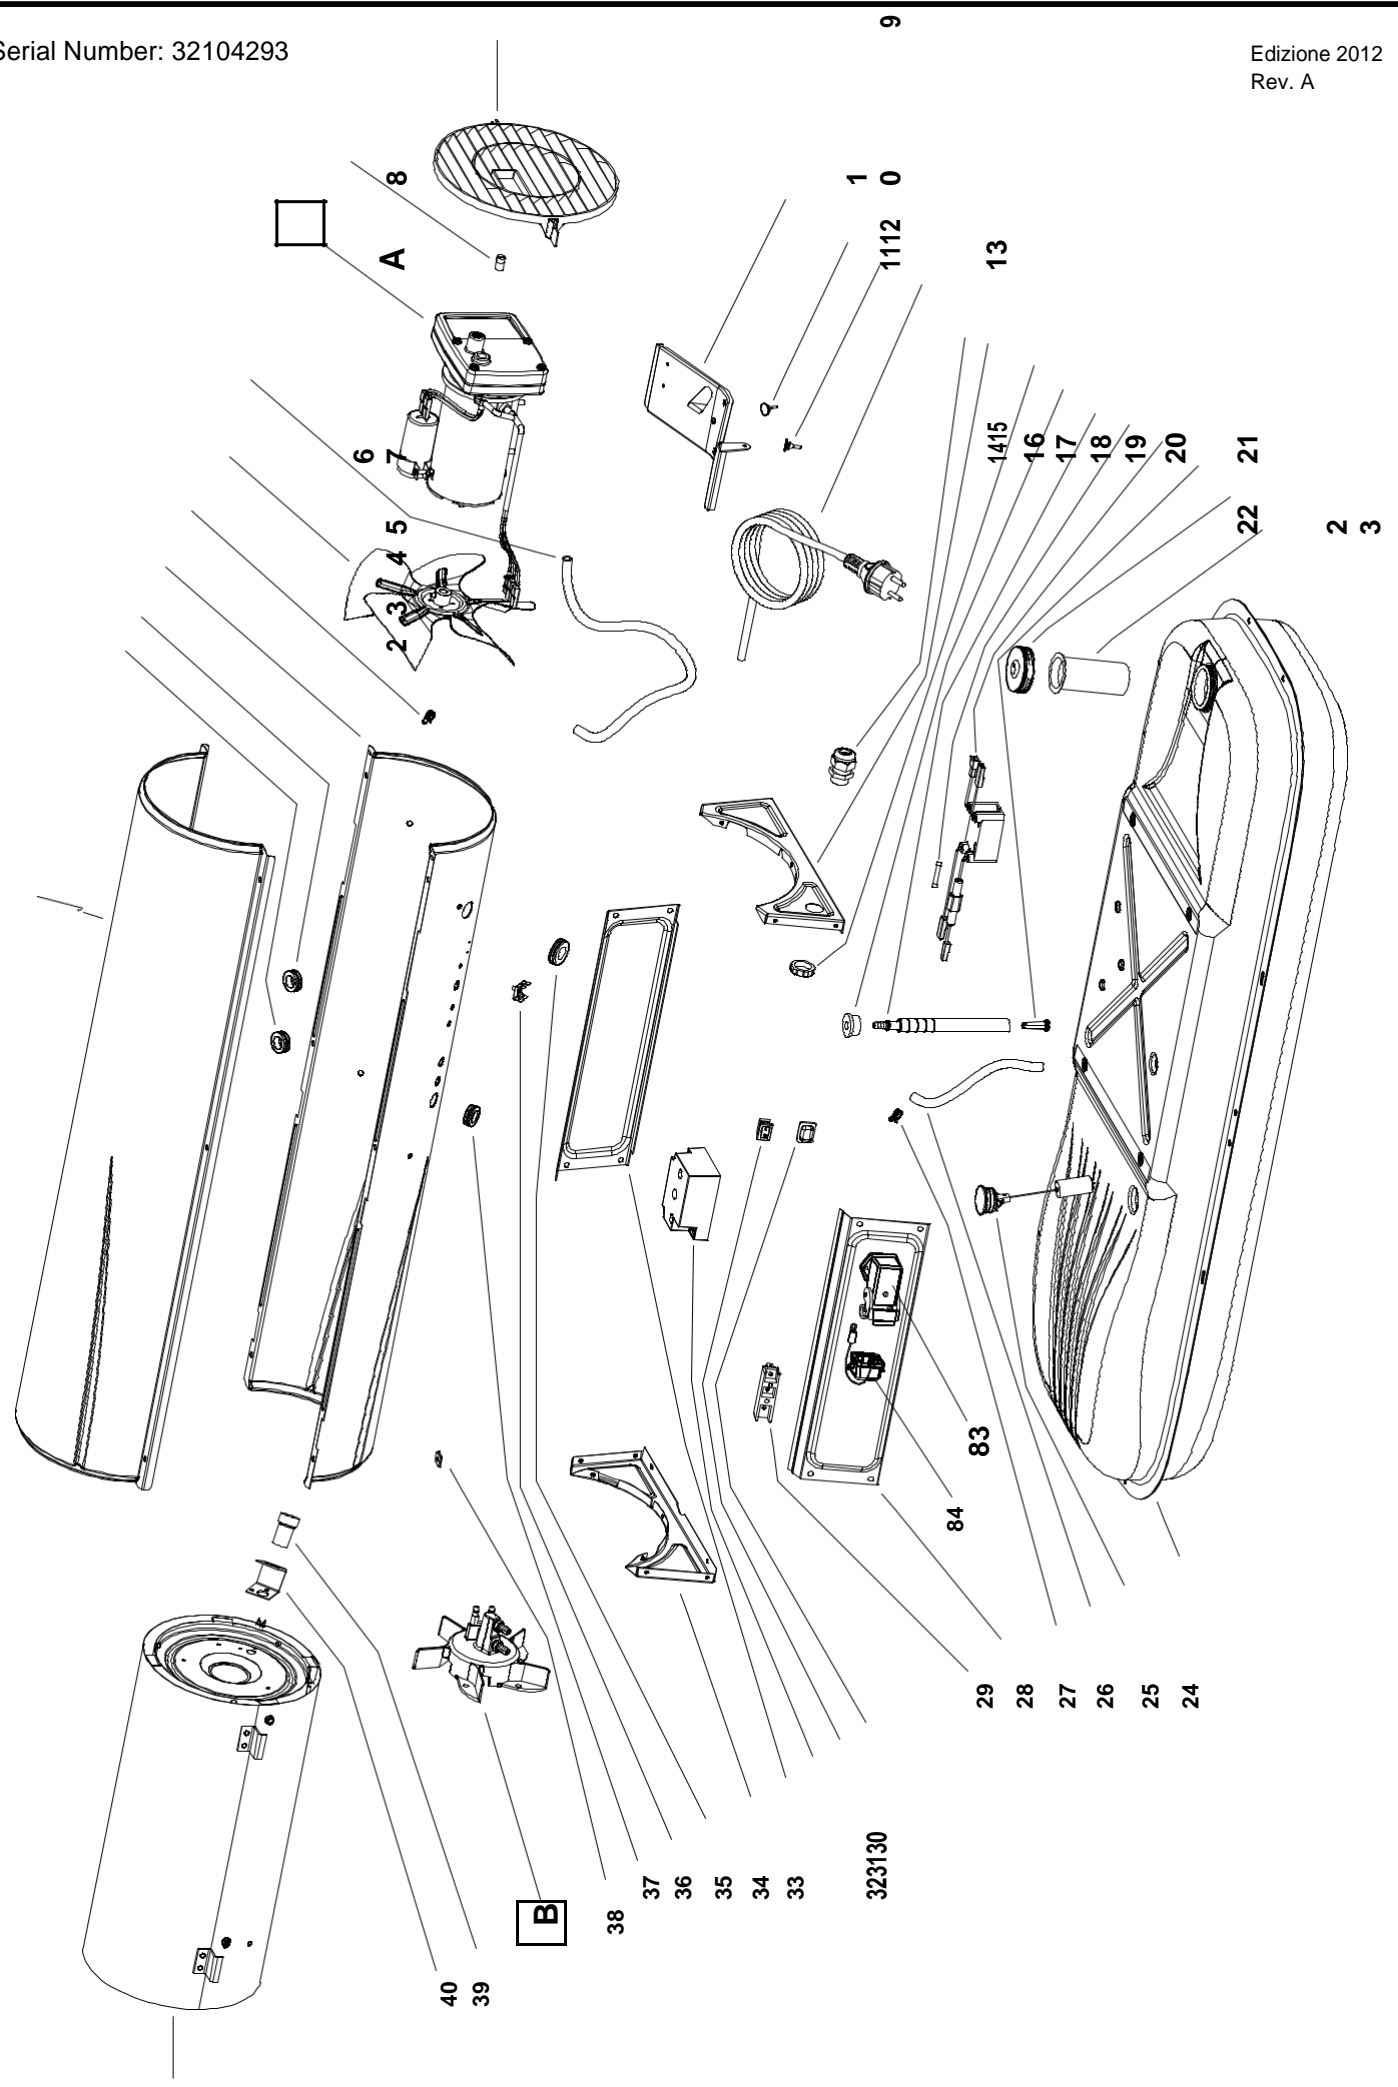

# B 150 CED MODEL 2012

UNIT 1

ILLUSTRATED PARTS BREAKDOWN

From Serial Number: 32104293

Edizione 2012  
Rev. A

# B 150 CED MODEL 2012

UNIT 2

ILLUSTRATED PARTS BREAKDOWN

**A**

From Serial Number: 32104293

Rev. A - May 2012

**B**

74 75 76

<b>Pos.</b>	<b>Code NR</b>	<b>Description</b>
43	4110.452	MOTOR 1/4 HP
44	4108.635	INSERT
45	4101.532	PUMP BODY
46	4108.590	PUMP BODY SCREW
47	4103.441	ROTOR
48	4101.666	BLADE
49	4101.325	PUMP END COVER
50	4108.536	SCREW/LOCKWASHER
51	4101.341	OUTPUT FILTER
52	4101.358	INTAKE FILTER
53	4108.643	END COVER
54	4108.528	SCREW/LOCKWASHER
55	4108.379	STEEL BALL
56	4102.141	PRESSURE RELIEF SPRING
57	4102.133	ADJUSTING SCREW
58	4101.333	LINT FILTER
59	4104.118	BARB FITTING
60	4103.898	NOZZLE
61	4100.525	WASHER
62	4100.533	NOZZLE SEAL SPRING
63	4100.525	WASHER
64	4101.622	NOZZLE SEAL SLEEVE
65	4110.377	BURNER HEAD BODY
66	4110.394	FIBER WASHER
67	4110.337	ELECTRODE
68	4110.393	WASHER
69	4110.363	SCREW
70	4111.831	HT CABLE
71	4111.831	HT CABLE
72	4104.118	BARB FITTING
73	4104.118	BARB FITTING
74	4110.368	HANDLE
75	4110.144	SCREW
76	4110.368	HANDLE
77	4110.143	LOCK NUT
78	4110.369	WHEEL SUPPORT FRAME
79	4110.129	CAP NUT
80	4110.162	WASHER
81	4110.084	WHEEL
82	4110.370	AXLE
83	4111.119	THERMOSTAT SOCKET FROM SERIAL NUMBER 32107631
84	4162.467	CAP FOR THERMOSTAT SOCKEWT FROM SERIAL NUMBER