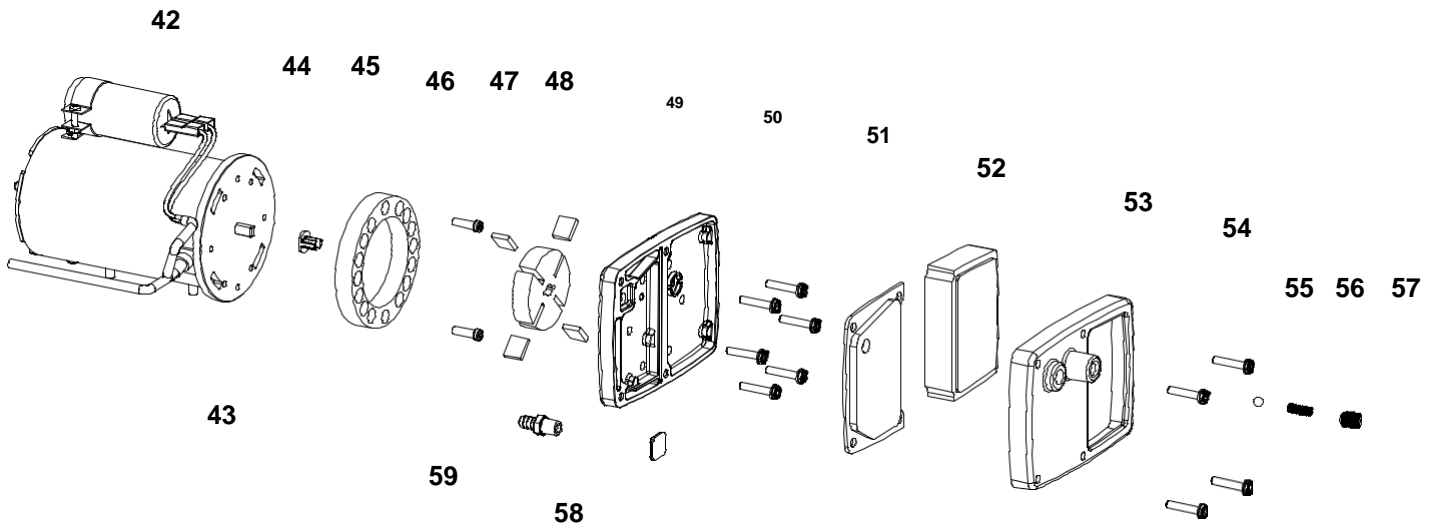

# B 150 CED MODEL 2012

UNIT 2

ILLUSTRATED PARTS BREAKDOWN

**A**

From Serial Number: 32104293

Rev. A - May 2012

**B**

74 75 76

77 78 79 80 81 82

<b>Pos.</b>	<b>Code NR</b>	<b>Description</b>
1	4110.360	UPPER SHELL
2	4101.151	GROMMET
3	4101.151	GROMMET
4	4110.359	LOWER SHELL
5	4110.159	CLAMP
6	4105.062	FAN
7	4104.147	AIR LINE
8	4102.125	PRESSURE GAUGE CAP
9	4103.695	FAN GUARD
10	4101.240	MOTOR BRACKET
11	4150.553	BUMPER
12	4150.553	BUMPER
13	4110.451	POWER CORD
14	4150.528	STRAIN RELIEF
15	4110.353	REAR FRAME BRACKET
16	4100.656	LOCKNUT
17	4100.541	RUBBER BUSHING
18	4110.355	FUEL LINE
19	4101.864	FUSE
20	4104.193	FLAME-OUT CONTROL
21	4110.356	FUEL FILTER
22	4103.891	FUEL TANK CAP
23	4105.292	FUEL TANK FILTER
24	4110.345	FUEL TANK
25	4260.017	FUEL GAUGE
26	4110.032	FUEL LINE
27	4110.159	CLAMP
28	4100.511	LEFT PANEL
28	4100.513	LEFT PANEL FROM SERIAL NUMBER 32107631
29	4106.110	TERMINAL BOARD
30	4104.336	COVER SWITCH
31	4106.179	ON/OFF SWITCH
32	4111.885	ELECTRONIC IGNITOR
33	4110.379	RIGHT PANEL
34	4110.354	FORE FRAME BRACKET
35	4160.646	GROMMET
36	4160.639	RIVET POP
37	4101.151	GROMMET
38	4104.170	CLIP NUT
39	4110.564	PHOTOCELL ASSEMBLY
40	4100.659	PHOTOCELL BRACKET
41	4110.595	COMBUSTION CHAMBER
42	4110.294	CAPACITOR