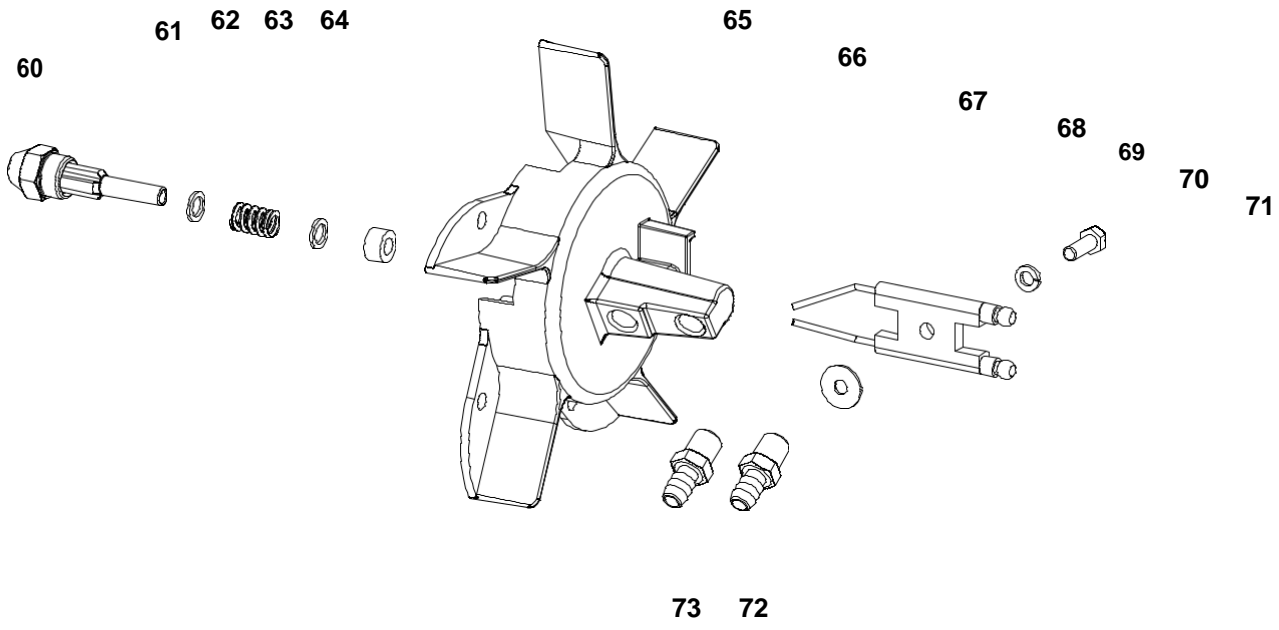

# B 150 CED MODEL 2012

UNIT 1

ILLUSTRATED PARTS BREAKDOWN

From Serial Number: 32104293

Edizione 2012  
Rev. A

# B 150 CED MODEL 2012

UNIT 2

ILLUSTRATED PARTS BREAKDOWN

**A**

From Serial Number: 32104293

Rev. A - May 2012

**B**

74 75 76

77 78 79 80 81 82

<b>Pos.</b>	<b>Code NR</b>	<b>Description</b>
1	4110.360	UPPER SHELL
2	4101.151	GROMMET
3	4101.151	GROMMET
4	4110.359	LOWER SHELL
5	4110.159	CLAMP
6	4105.062	FAN
7	4104.147	AIR LINE
8	4102.125	PRESSURE GAUGE CAP
9	4103.695	FAN GUARD
10	4101.240	MOTOR BRACKET
11	4150.553	BUMPER
12	4150.553	BUMPER
13	4110.451	POWER CORD
14	4150.528	STRAIN RELIEF
15	4110.353	REAR FRAME BRACKET
16	4100.656	LOCKNUT
17	4100.541	RUBBER BUSHING
18	4110.355	FUEL LINE
19	4101.864	FUSE
20	4104.193	FLAME-OUT CONTROL
21	4110.356	FUEL FILTER
22	4103.891	FUEL TANK CAP
23	4105.292	FUEL TANK FILTER
24	4110.345	FUEL TANK
25	4260.017	FUEL GAUGE
26	4110.032	FUEL LINE
27	4110.159	CLAMP
28	4100.511	LEFT PANEL
28	4100.513	LEFT PANEL FROM SERIAL NUMBER 32107631
29	4106.110	TERMINAL BOARD
30	4104.336	COVER SWITCH
31	4106.179	ON/OFF SWITCH
32	4111.885	ELECTRONIC IGNITOR
33	4110.379	RIGHT PANEL
34	4110.354	FORE FRAME BRACKET
35	4160.646	GROMMET
36	4160.639	RIVET POP
37	4101.151	GROMMET
38	4104.170	CLIP NUT
39	4110.564	PHOTOCELL ASSEMBLY
40	4100.659	PHOTOCELL BRACKET
41	4110.595	COMBUSTION CHAMBER
42	4110.294	CAPACITOR