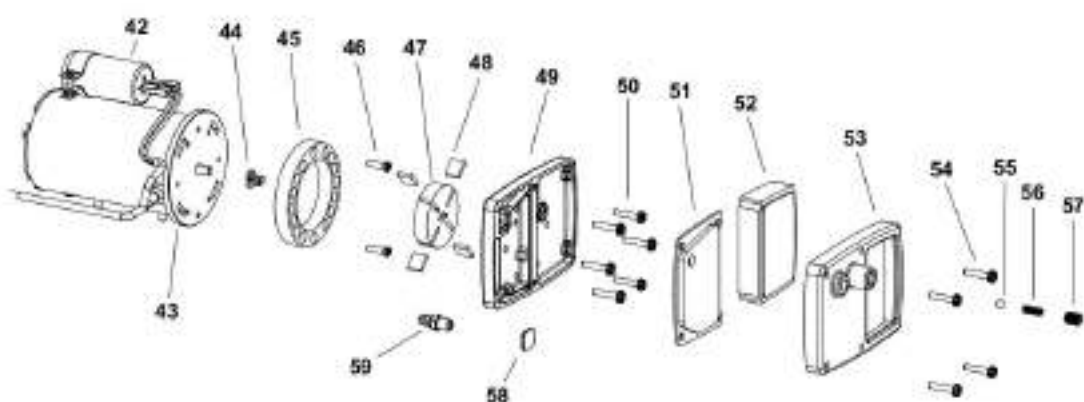

B 100 CED MODEL 2013

UNIT 2

ILLUSTRATED PARTS BREAKDOWN

A