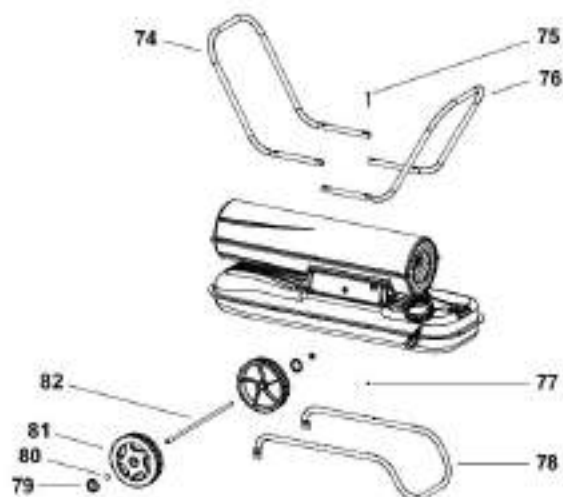

B 100 CED MODEL 2013

UNIT 2

ILLUSTRATED PARTS BREAKDOWN

A

B