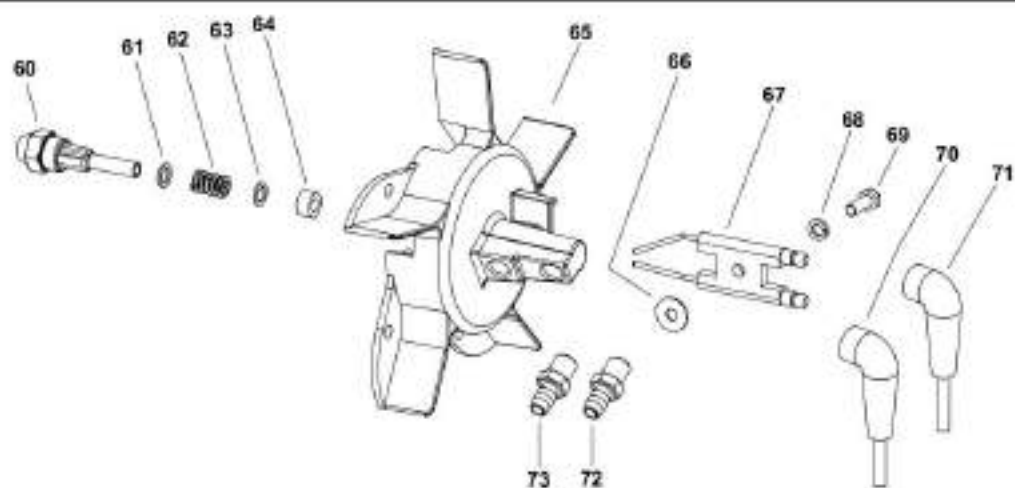

B 100 CED MODEL 2013

UNIT 2

ILLUSTRATED PARTS BREAKDOWN

A

B