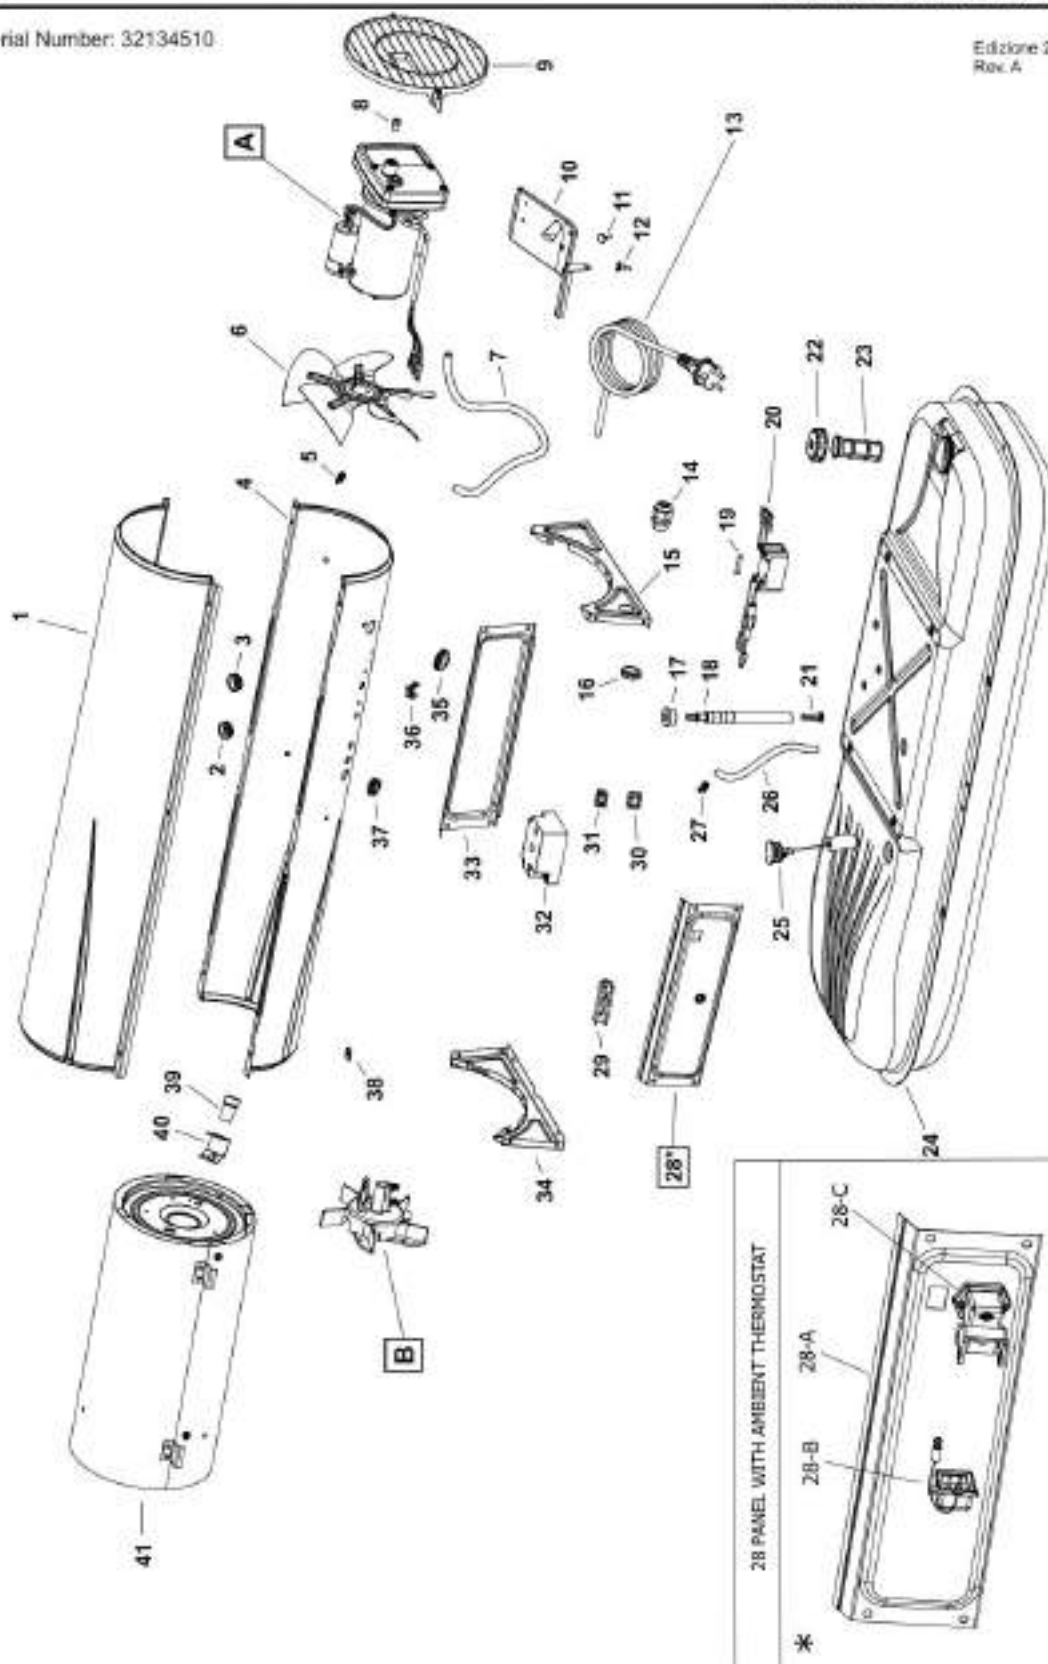

B 100 CED MODEL 2013

UNIT 1

ILLUSTRATED PARTS BREAKDOWN

From Serial Number: 32134510

Edizione 2013
Rev. A