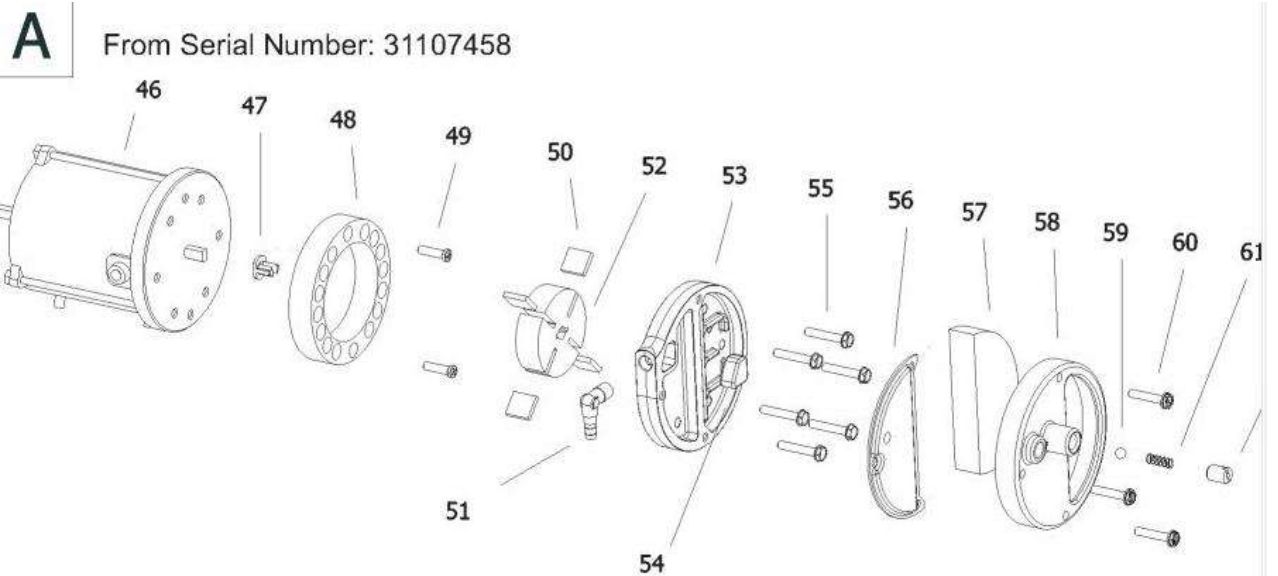

B 35 CED Model 2011

Poz	Kod	Nazwa	Ilość
1	4110.121	UPPER SHELL	0
2	4162.893	PLASTIC HANDLE	0
3	4100.666	COVER CAP	0
4	4102.125	PRESSURE GAUGE CAP	0
5	4103.685	FAN GUARD	0
6	4100.662	FAN	0
7	4111.885	ELECTRONIC IGNITOR	0
8	4110.187	MOTOR BRACKET	0
9	4150.553	BUMPER	0
...	4103.925	WHEEL KIT HD B35/70	0
10	4111.831	HT CABLE	0
11	4110.337	BIFILAR ELECTRODES	0
12	4100.664	NOZZLE ADAPTER	0
13	4110.394	WASHER	0
14	4110.393	WASHER	0
15	4161.315	SCREW	0
16	4160.618	NUT	0
17	4100.101	NOZZLE BRACKET	0
18	4100.648	NOZZLE	0
19	4110.115	COMBUSTION CHAMBER	0
20	4100.658	PHOTOCELL BRACKET	0
21	4110.564	PHOTOCELL ASSEMBLY	0
22	4110.535	LOWER SHELL	0

Poz	Kod	Nazwa	Ilość
23	4104.170	CLIP NUT	0
24	4106.110	TERMINAL BOARD	0
25	4160.646	CABLE PROTECTION	0
26	4160.639	RIVET POP	0
27	4110.292	CAPACITOR	0
28	4110.451	POWER CORD	0
29	4150.528	STRAIN RELIEF	0
30	4109.592	NUT	0
31	4106.179	ON/OFF SWITCH	0
32	4110.560	RIGHT PANEL	0
33	4110.113	FRONT FRAME BRACKET	0
34	4110.560	LEFT PANEL	0
35	4104.196	FLAME-OUT CONTROL	0
36	4100.656	LOCKNUT	0
37	4110.514	REAR FRAME BRACKET	0
38	4103.891	FUEL TANK CAP	0
39	4105.292	FUEL TANK FILTER	0
40	4110.894	FUEL TANK	0
41	4110.356	FUEL FILTER	0
42	4110.427	FUEL LINE	0
43	4110.032	FUEL LINE	0
44	4100.541	RUBBER BUSHING	0
45	4104.147	AIR LINE	0

46	4110.478	MOTOR 1/35 HP	0
47	4108.635	INSERT	0
48	4101.532	PUMP BODY	0
49	4108.590	PUMP BODY SCREW	0
50	4101.666	BLADE	0
51	4100.661	BARB ELBOW	0
52	4103.441	ROTOR	0
53	4109.724	PUMP END COVER	0
54	4109.716	LINT FILTER	0
55	4108.536	SCREW/LOCKWASHER 4,8x30	0
56	4109.708	OUTPUT FILTER	0
57	4109.690	INTAKE FILTER	0
58	4109.674	END COVER	0
59	4108.379	STEEL BALL	0
60	4108.528	SCREW/LOCKWASHER 4,8x25	0
61	4102.141	PRESSURE RELIEF SPRING	0
62	4102.133	ADJUSTING SCREW	0