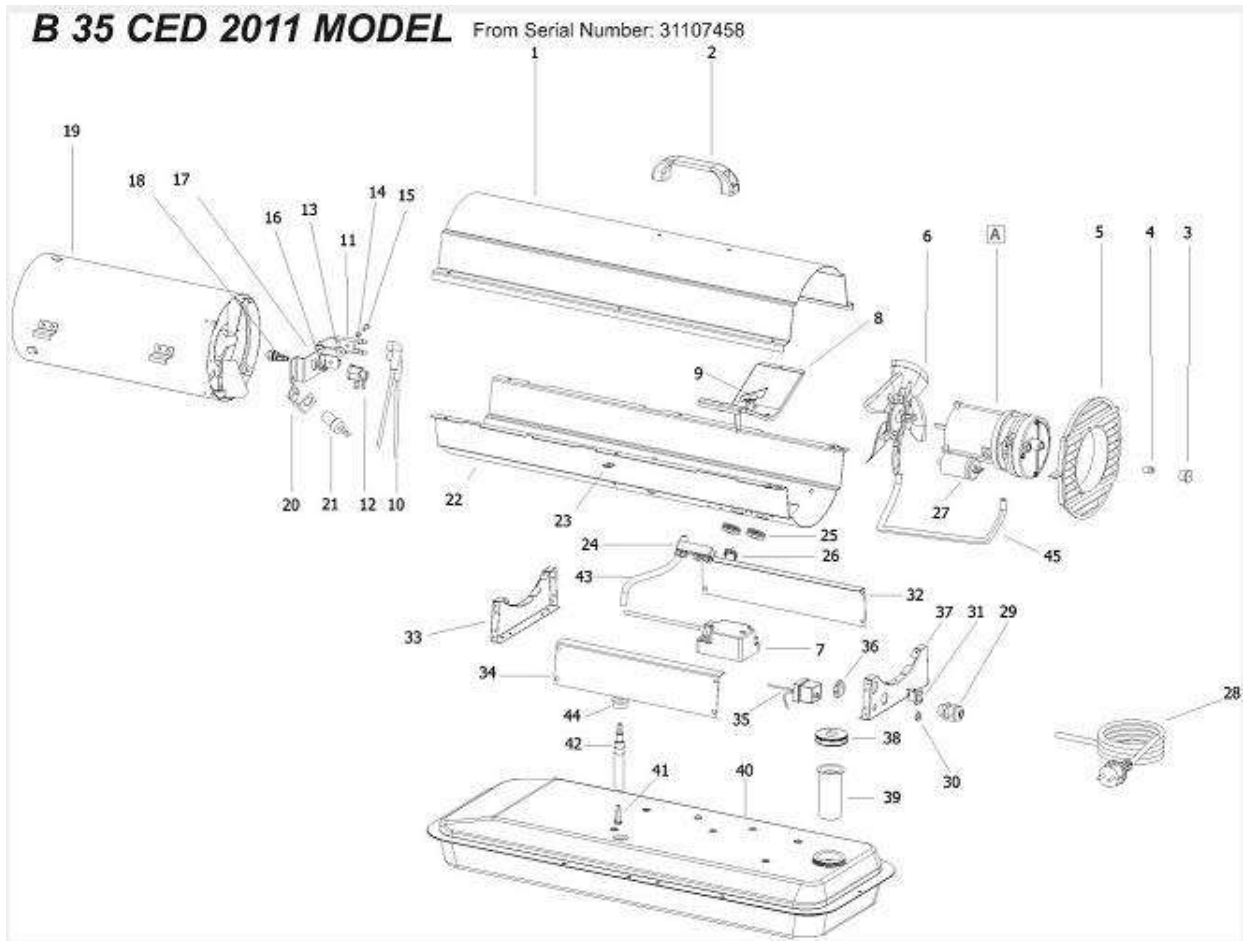

B 35 CED Model 2011

Poz	Kod	Nazwa	Ilość
1	4110.121	UPPER SHELL	0
2	4162.893	PLASTIC HANDLE	0
3	4100.666	COVER CAP	0
4	4102.125	PRESSURE GAUGE CAP	0
5	4103.685	FAN GUARD	0
6	4100.662	FAN	0
7	4111.885	ELECTRONIC IGNITOR	0
8	4110.187	MOTOR BRACKET	0
9	4150.553	BUMPER	0
...	4103.925	WHEEL KIT HD B35/70	0
10	4111.831	HT CABLE	0
11	4110.337	BIFILAR ELECTRODES	0
12	4100.664	NOZZLE ADAPTER	0
13	4110.394	WASHER	0
14	4110.393	WASHER	0
15	4161.315	SCREW	0
16	4160.618	NUT	0
17	4100.101	NOZZLE BRACKET	0
18	4100.648	NOZZLE	0
19	4110.115	COMBUSTION CHAMBER	0
20	4100.658	PHOTOCELL BRACKET	0
21	4110.564	PHOTOCELL ASSEMBLY	0
22	4110.535	LOWER SHELL	0

Poz	Kod	Nazwa	Ilość
23	4104.170	CLIP NUT	0
24	4106.110	TERMINAL BOARD	0
25	4160.646	CABLE PROTECTION	0
26	4160.639	RIVET POP	0
27	4110.292	CAPACITOR	0
28	4110.451	POWER CORD	0
29	4150.528	STRAIN RELIEF	0
30	4109.592	NUT	0
31	4106.179	ON/OFF SWITCH	0
32	4110.560	RIGHT PANEL	0
33	4110.113	FRONT FRAME BRACKET	0
34	4110.560	LEFT PANEL	0
35	4104.196	FLAME-OUT CONTROL	0
36	4100.656	LOCKNUT	0
37	4110.514	REAR FRAME BRACKET	0
38	4103.891	FUEL TANK CAP	0
39	4105.292	FUEL TANK FILTER	0
40	4110.894	FUEL TANK	0
41	4110.356	FUEL FILTER	0
42	4110.427	FUEL LINE	0
43	4110.032	FUEL LINE	0
44	4100.541	RUBBER BUSHING	0
45	4104.147	AIR LINE	0

46	4110.478	MOTOR 1/35 HP	0
47	4108.635	INSERT	0
48	4101.532	PUMP BODY	0
49	4108.590	PUMP BODY SCREW	0
50	4101.666	BLADE	0
51	4100.661	BARB ELBOW	0
52	4103.441	ROTOR	0
53	4109.724	PUMP END COVER	0
54	4109.716	LINT FILTER	0
55	4108.536	SCREW/LOCKWASHER 4,8x30	0
56	4109.708	OUTPUT FILTER	0
57	4109.690	INTAKE FILTER	0
58	4109.674	END COVER	0
59	4108.379	STEEL BALL	0
60	4108.528	SCREW/LOCKWASHER 4,8x25	0
61	4102.141	PRESSURE RELIEF SPRING	0
62	4102.133	ADJUSTING SCREW	0