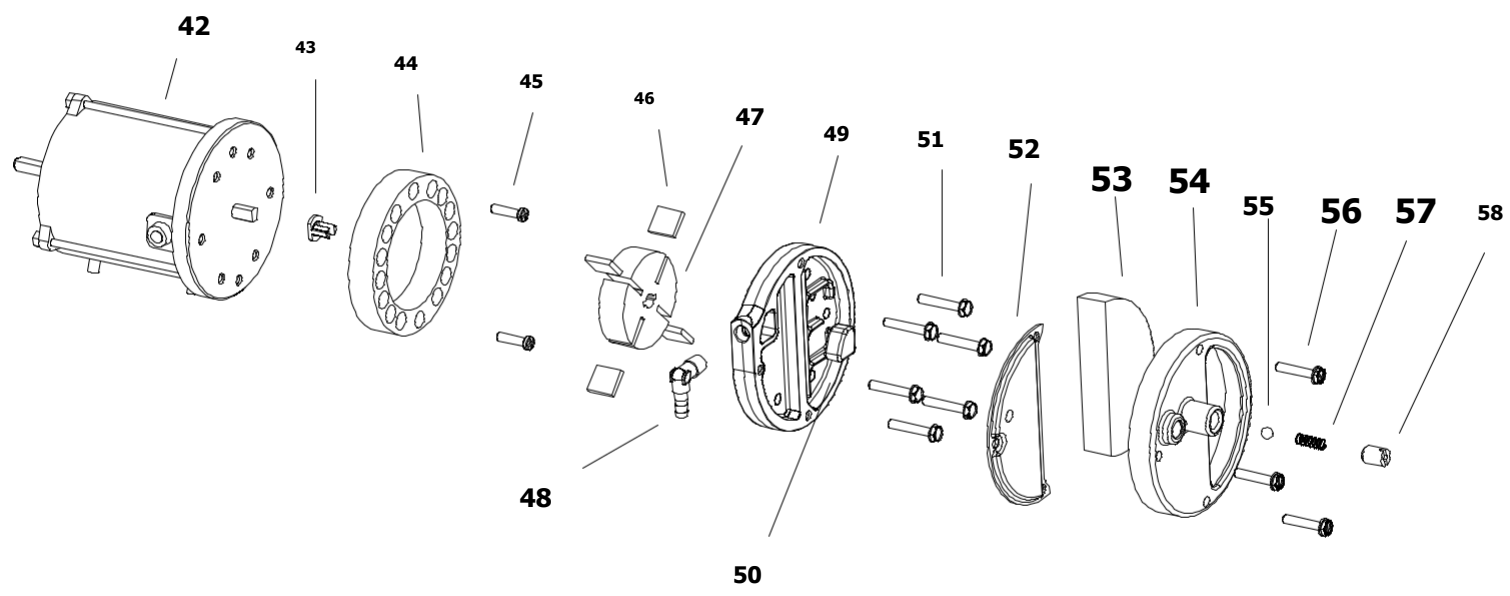

# B 35 CEL MODEL 2012

UNIT 1

ILLUSTRATED PARTS BREAKDOWN

From Serial Number: 32108431

Edizione 2012  
Rev. A

# B 35 CEL MODEL 2012

UNIT 2

ILLUSTRATED PARTS BREAKDOWN

**A**

From Serial Number: 32108431

Rev.A - May 2012

## 4103.925 WHEEL KIT

<b>Pos.</b>	<b>Code NR</b>	<b>Description</b>
1	4110.121	UPPER SHELL
2	4162.893	PLASTIC HANDLE
3	4100.666	COVER CAP
4	4102.125	PRESSURE GAUGE CAP
5	4103.685	FAN GUARD
6	4100.662	FAN
7	4110.187	MOTOR BRACKET
8	4150.553	BUMPER
9	4100.669	SCREW
10	4100.660	WASHER
11	4100.664	NOZZLE ADAPTER
12	4110.132	IGNITOR
13	4100.653	NOZZLE BRACKET
14	4100.648	NOZZLE
15	4110.115	COMBUSTION CHAMBER
16	4100.657	PHOTOCELL BRACKET
17	4103.590	PHOTOCELL ASSEMBLY
18	4110.122	LOWER SHELL
19	4104.170	CLIP NUT
20	4160.639	POP RIVET
21	4160.646	CABLE PROTECTION
22	4110.113	FRONT FRAME BRACKET
23	4100.635	CONTROL BOX SIDE PANEL
24	4110.460	PC BOARD SUPPORT
25	4110.142	IGNITION CONTROL ASSEMBLY
26	4110.560	SIDE PANEL
27	4110.292	CAPACITOR
28	4106.179	ON/OFF SWITCH
29	4150.528	STRAIN RELIEF
30	4110.451	POWER CORD
31	4100.649	PLASTIC CAP
32	4110.514	REAR FRAME BRACKET
33	4100.656	LOCKNUT

Pos.	Code NR	Description
34	4103.891	FUEL TANK CAP
35	4105.292	FUEL TANK FILTER
36	4110.385	FUEL TANK
37	4110.356	FUEL FILTER
38	4110.427	FUEL LINE
39	4110.032	FUEL LINE
40	4100.541	RUBBER BUSHING
41	4104.147	AIR LINE
42	4110.478	MOTOR 1/35 HP
43	4108.635	INSERT
44	4101.532	PUMP BODY
45	4108.590	PUMP BODY SCREW
46	4101.666	BLADE
47	4103.441	ROTOR
48	4100.661	BARB ELBOW
49	4109.724	PUMP END COVER
50	4109.716	LINT FILTER
51	4108.536	SCREW/LOCKWASHER 4,8x30
52	4109.708	OUTPUT FILTER
53	4109.690	INTAKE FILTER
54	4109.674	END COVER
55	4108.379	STEEL BALL
56	4108.528	SCREW/LOCKWASHER 4,8x25
57	4102.141	PRESSURE RELIEF SPRING
58	4102.133	ADJUSTING SCREW
67	4260.006	FUEL GAUGE
...	4103.925	WHEEL KIT HD B35/70