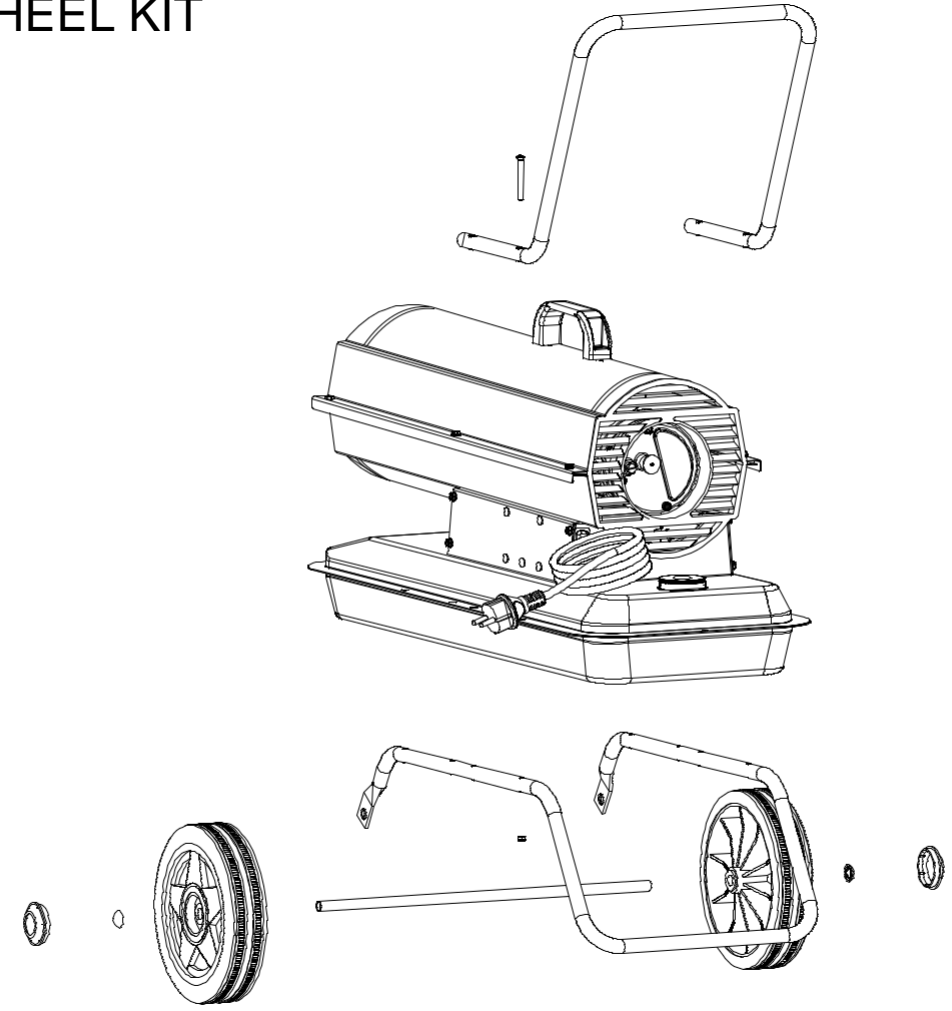

# B 35 CEL MODEL 2012

UNIT 1

ILLUSTRATED PARTS BREAKDOWN

From Serial Number: 32108431

Edizione 2012  
Rev. A

# B 35 CEL MODEL 2012

UNIT 2

ILLUSTRATED PARTS BREAKDOWN

**A**

From Serial Number: 32108431

Rev.A - May 2012

## 4103.925 WHEEL KIT

<b>Pos.</b>	<b>Code NR</b>	<b>Description</b>
1	4110.121	UPPER SHELL
2	4162.893	PLASTIC HANDLE
3	4100.666	COVER CAP
4	4102.125	PRESSURE GAUGE CAP
5	4103.685	FAN GUARD
6	4100.662	FAN
7	4110.187	MOTOR BRACKET
8	4150.553	BUMPER
9	4100.669	SCREW
10	4100.660	WASHER
11	4100.664	NOZZLE ADAPTER
12	4110.132	IGNITOR
13	4100.653	NOZZLE BRACKET
14	4100.648	NOZZLE
15	4110.115	COMBUSTION CHAMBER
16	4100.657	PHOTOCELL BRACKET
17	4103.590	PHOTOCELL ASSEMBLY
18	4110.122	LOWER SHELL
19	4104.170	CLIP NUT
20	4160.639	POP RIVET
21	4160.646	CABLE PROTECTION
22	4110.113	FRONT FRAME BRACKET
23	4100.635	CONTROL BOX SIDE PANEL
24	4110.460	PC BOARD SUPPORT
25	4110.142	IGNITION CONTROL ASSEMBLY
26	4110.560	SIDE PANEL
27	4110.292	CAPACITOR
28	4106.179	ON/OFF SWITCH
29	4150.528	STRAIN RELIEF
30	4110.451	POWER CORD
31	4100.649	PLASTIC CAP
32	4110.514	REAR FRAME BRACKET
33	4100.656	LOCKNUT

Pos.	Code NR	Description
34	4103.891	FUEL TANK CAP
35	4105.292	FUEL TANK FILTER
36	4110.385	FUEL TANK
37	4110.356	FUEL FILTER
38	4110.427	FUEL LINE
39	4110.032	FUEL LINE
40	4100.541	RUBBER BUSHING
41	4104.147	AIR LINE
42	4110.478	MOTOR 1/35 HP
43	4108.635	INSERT
44	4101.532	PUMP BODY
45	4108.590	PUMP BODY SCREW
46	4101.666	BLADE
47	4103.441	ROTOR
48	4100.661	BARB ELBOW
49	4109.724	PUMP END COVER
50	4109.716	LINT FILTER
51	4108.536	SCREW/LOCKWASHER 4,8x30
52	4109.708	OUTPUT FILTER
53	4109.690	INTAKE FILTER
54	4109.674	END COVER
55	4108.379	STEEL BALL
56	4108.528	SCREW/LOCKWASHER 4,8x25
57	4102.141	PRESSURE RELIEF SPRING
58	4102.133	ADJUSTING SCREW
67	4260.006	FUEL GAUGE
...	4103.925	WHEEL KIT HD B35/70