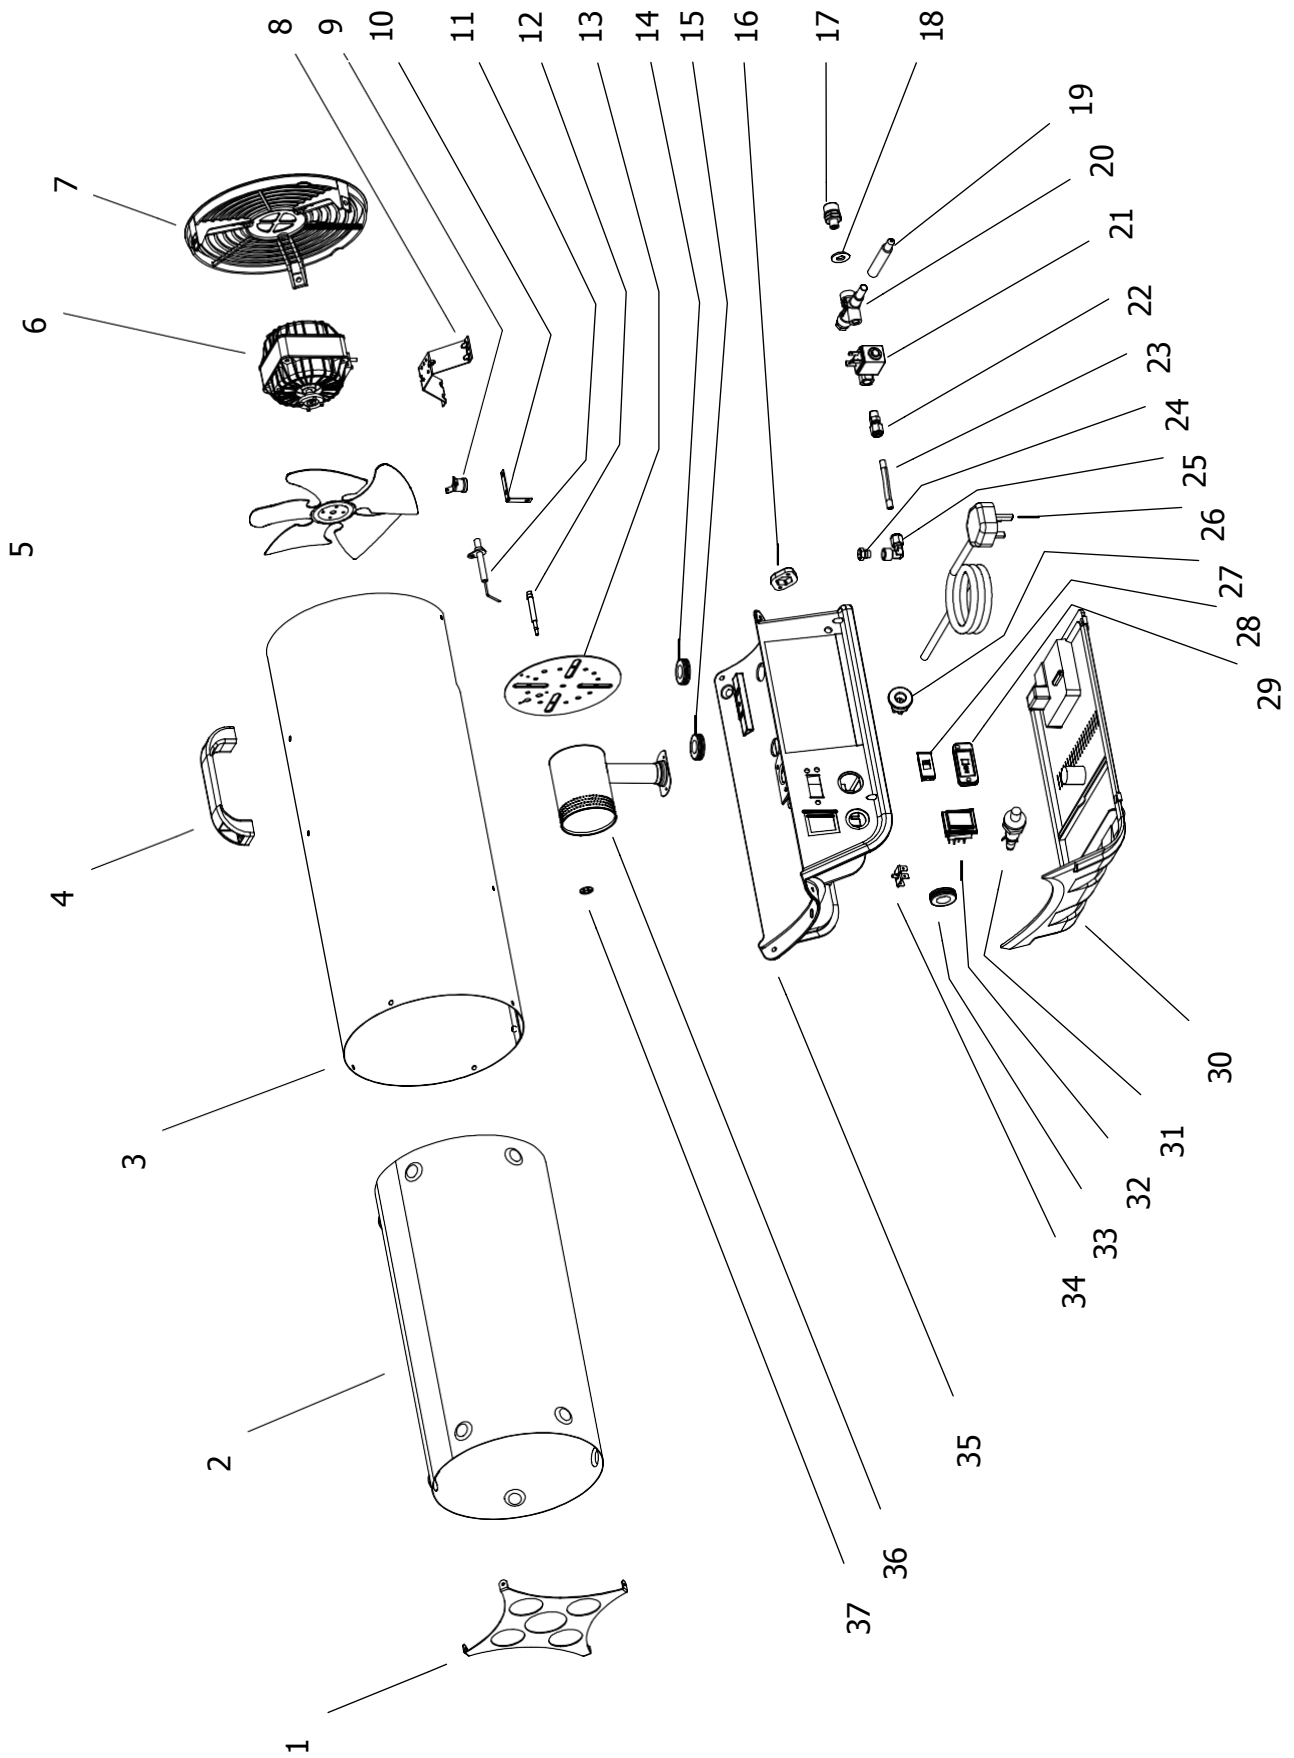

BLP 33 M DV (DUAL VOLTAGE)

UNIT 1

ILLUSTRATED PARTS BREAKDOWN

Edizione 2011
Rev. A

Pos.	Code NR	Description
1	4160.764	OUTLET GRID
2	4161.373	COMBUSTION CHAMBER
3	S/R	COVER
4	4162.893	PLASTIC HANDLE
5	4161.175	FAN BLADE
6	4161.165	MOTOR
7	4161.863	PLASTIC INLET GRID
8	4161.177	MOTOR BRACKET
9	4160.636	SAFETY THERMOSTAT
10	4160.708	SUPPORT FOR THERMOSTAT
11	4160.731	IGNITION ELECTRICAL FOLDER
12	4160.654	INTERUPTED THERMOCOUPLE
13	4160.726	BURNER PLATE
14	4160.646	GROMMET
15	4160.646	GROMMET
16	4161.854	BLOCK FOR NOZZLE
17	4160.048	GAS INLET NOZZLE
18	4160.283	WASHER
19	4162.885	VALVE ROD
20	4161.137	SAFETY VALVE
21	4160.583	ELECTROVALVE
22	4160.623	NIPPLES REDUCER
23	4162.886	COPPER TUBE
24	4162.887	GAS NOZZLE
25	4160.621	ELBOW
26	4160.540	POWER CORD
27	4160.635	KEEPER WIRE
28	4160.117	SWITCH DUAL VOLTAGE
29	4161.284	COVER SWITCH DUAL VOLTAGE
30	4162.883	LOWER PLASTIC BASE
31	4162.222	PIEZO IGNITOR
32	4160.637	SWITCH
33	4160.646	GROMMET
34	4160.639	RIVET POP
35	4162.734	UPPER PLASTIC BASE
36	4162.889	GAS BURNER
37	4160.627	ELASTIC WASHER