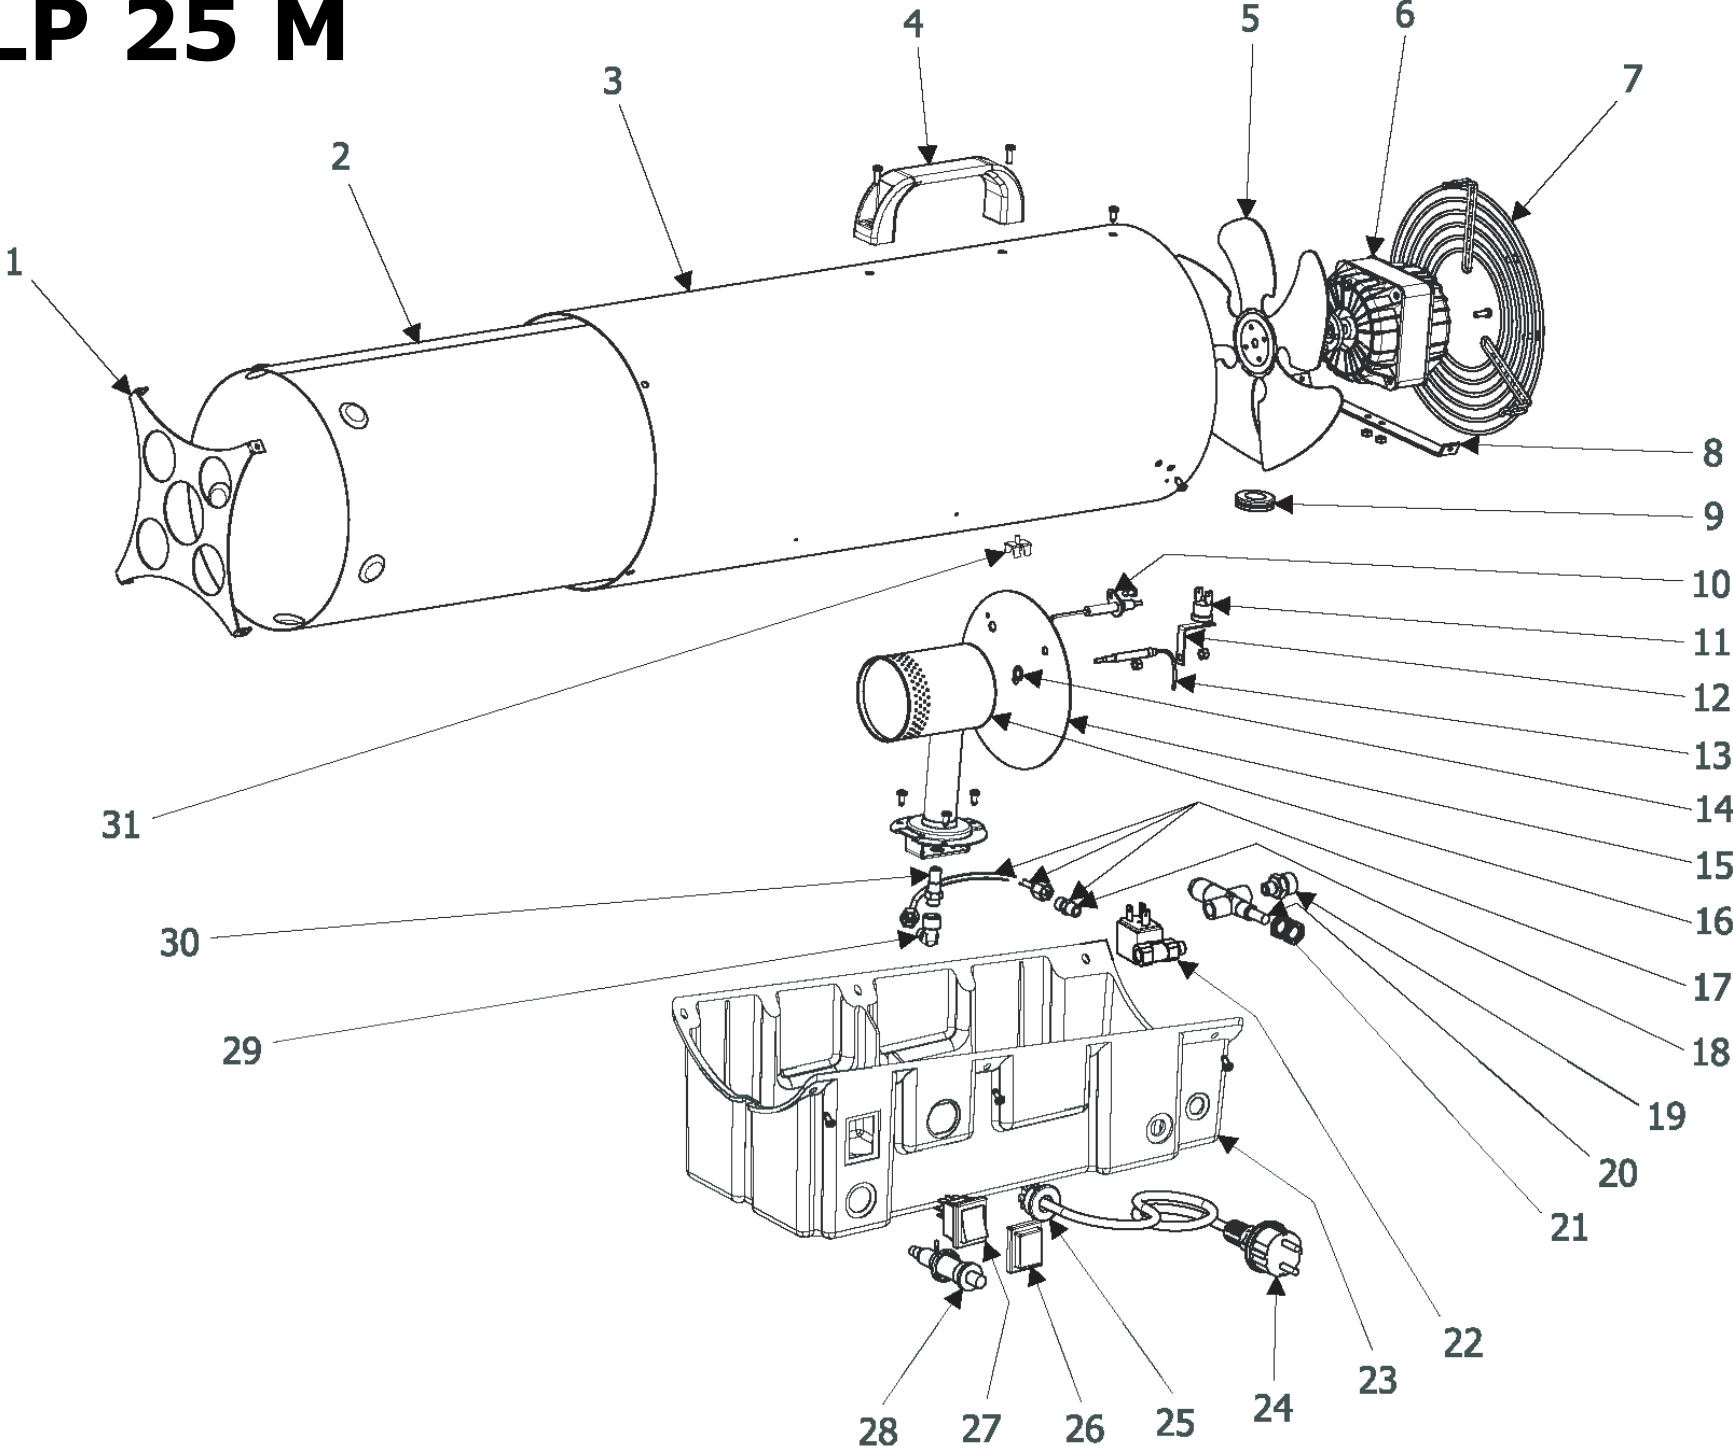

# BLP 25 M

## MASTER GAS HEATERS BLP 25 M

<b>Pos.</b>	<b>Code</b>	<b>Description</b>
1	4160.764	OUTLET GRID
2	4161.373	COMBUSTION CHAMBER
3	S/R	COVER
4	4160.715	PLASTIC HANDLE
5	4161.175	FAN
6	4160.045	MOTOR
7	4160.784	PLASTIC INLET GRID
8	4161.010	MOTOR SUPPORT
9	4160.646	GROMMET
10	4160.731	IGNITION ELECTRICAL FOLDER
11	4160.636	SAFETY THERMOSTAT
12	4160.708	SUPPORT FOR THERMOSTAT
13	4160.654	INTERRUPTED THERMOCOUPLE
14	4160.627	ELASTIC WASHER
15	4160.726	PLATE BURNER
16	4160.687	GAS BURNER
17	4160.724	COPPER EXTENDING VALVE-NOZZLE
18	4160.623	NOZZLE 1/8"
19	4160.700	GAS INLET NOZZLE
20	4161.137	SAFETY GAS VALVE
21	4160.701	RING NUT M12X0,75
22	4160.655	ELECTRO-VALVE
23	4160.721	PLASTIC BASE
24	4160.733	POWER CORD
25	4160.635	KEEPER WIRE
26	4160.638	COVER SWITCH
27	4160.637	SWITCH
28	4162.222	PIEZO IGNITOR
29	4160.621	90° DEGREE ELBOW 1/8"
30	4160.722	GAS NOZZLE ø1,15
31	4160.639	RIVET POP